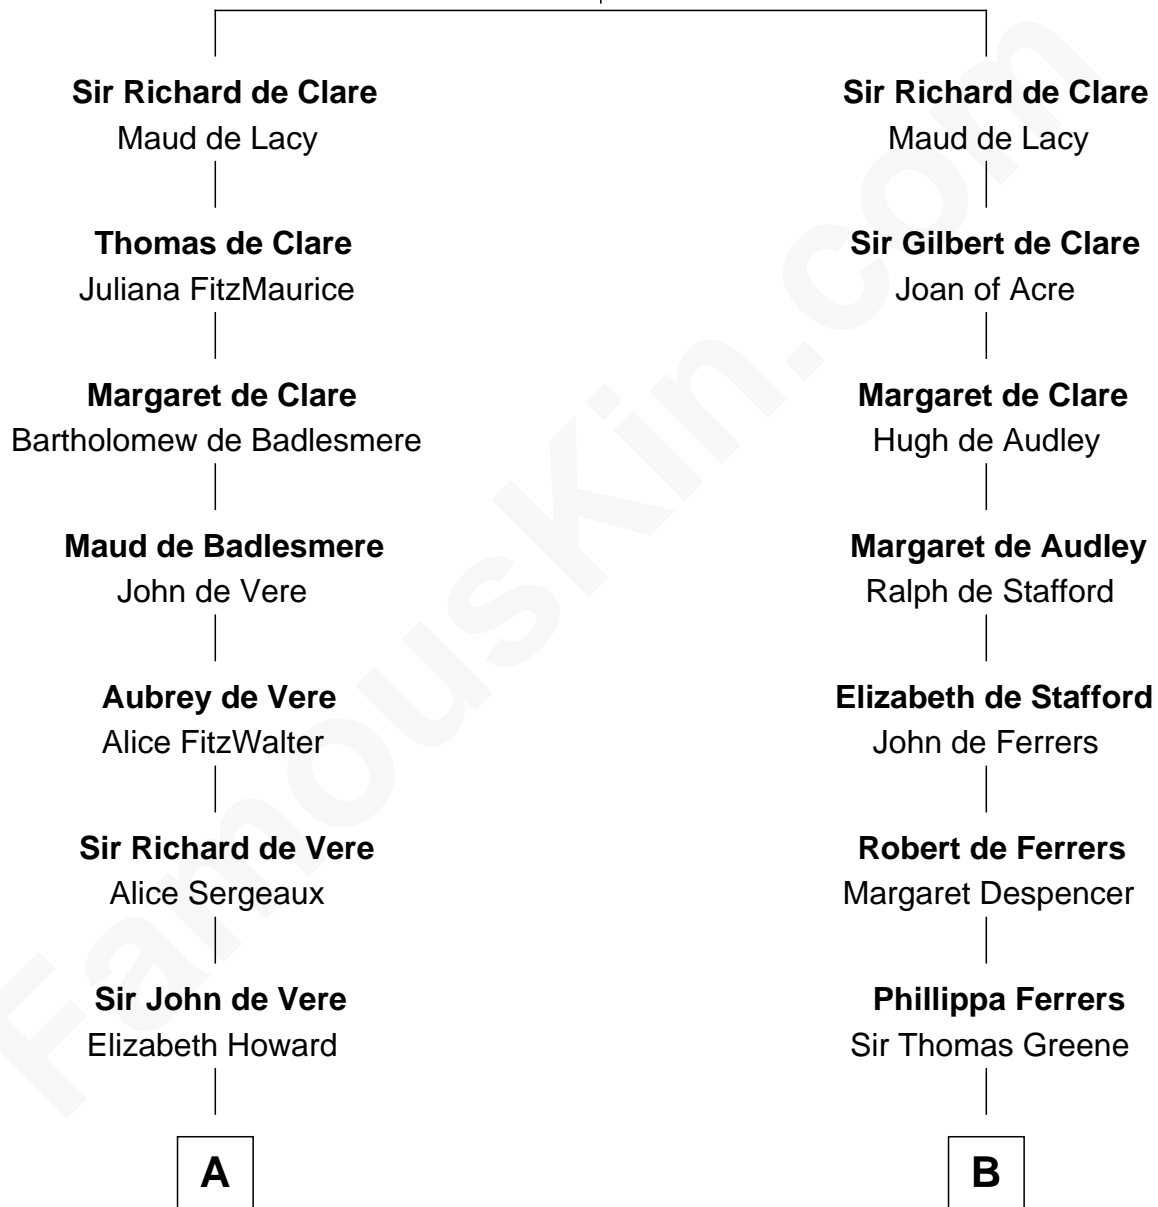

FamousKin.com Relationship Chart of

Alan Ladd

Movie Actor

21st cousin of

Shanghai Pierce

Texas Cattleman

Gilbert de Clare

Isabel Marshal

C

Sylvia Americana Sumner

Abram Shotwell

Nancy Shotwell

Alvaro Ladd

Oscar F. Ladd

Julia Henrietta Meigs

Alan Harwood Ladd

Susanna Stoddard

Isaac Pearce

Jonathan D. Pearce

Hanna Phillips Head

Shanghai Pierce

Texas Cattleman