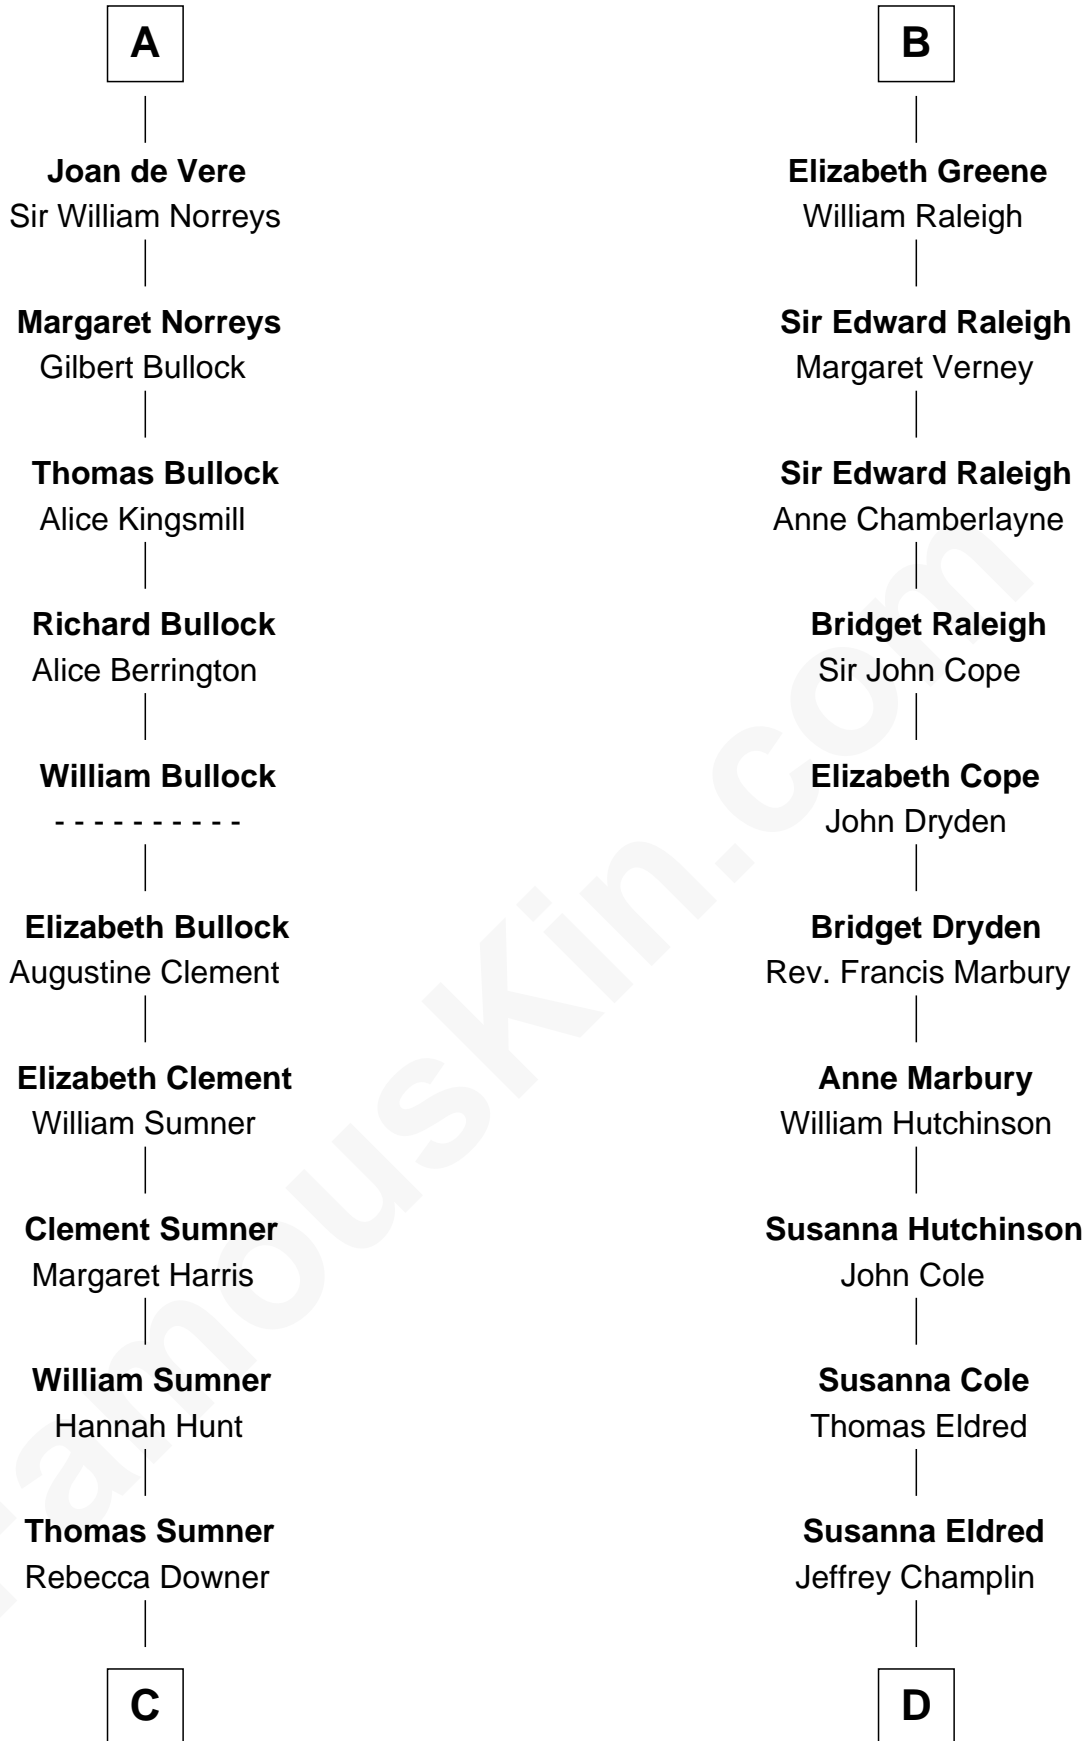

FamousKin.com Relationship Chart of

Alan Ladd

Movie Actor

21st cousin of

Shanghai Pierce

Texas Cattleman

Gilbert de Clare

Isabel Marshal

C

Sylvia Americana Sumner

Abram Shotwell

Nancy Shotwell

Alvaro Ladd

Oscar F. Ladd

Julia Henrietta Meigs

Alan Harwood Ladd

Susanna Stoddard

Isaac Pearce

Jonathan D. Pearce

Hanna Phillips Head

Shanghai Pierce

Texas Cattleman