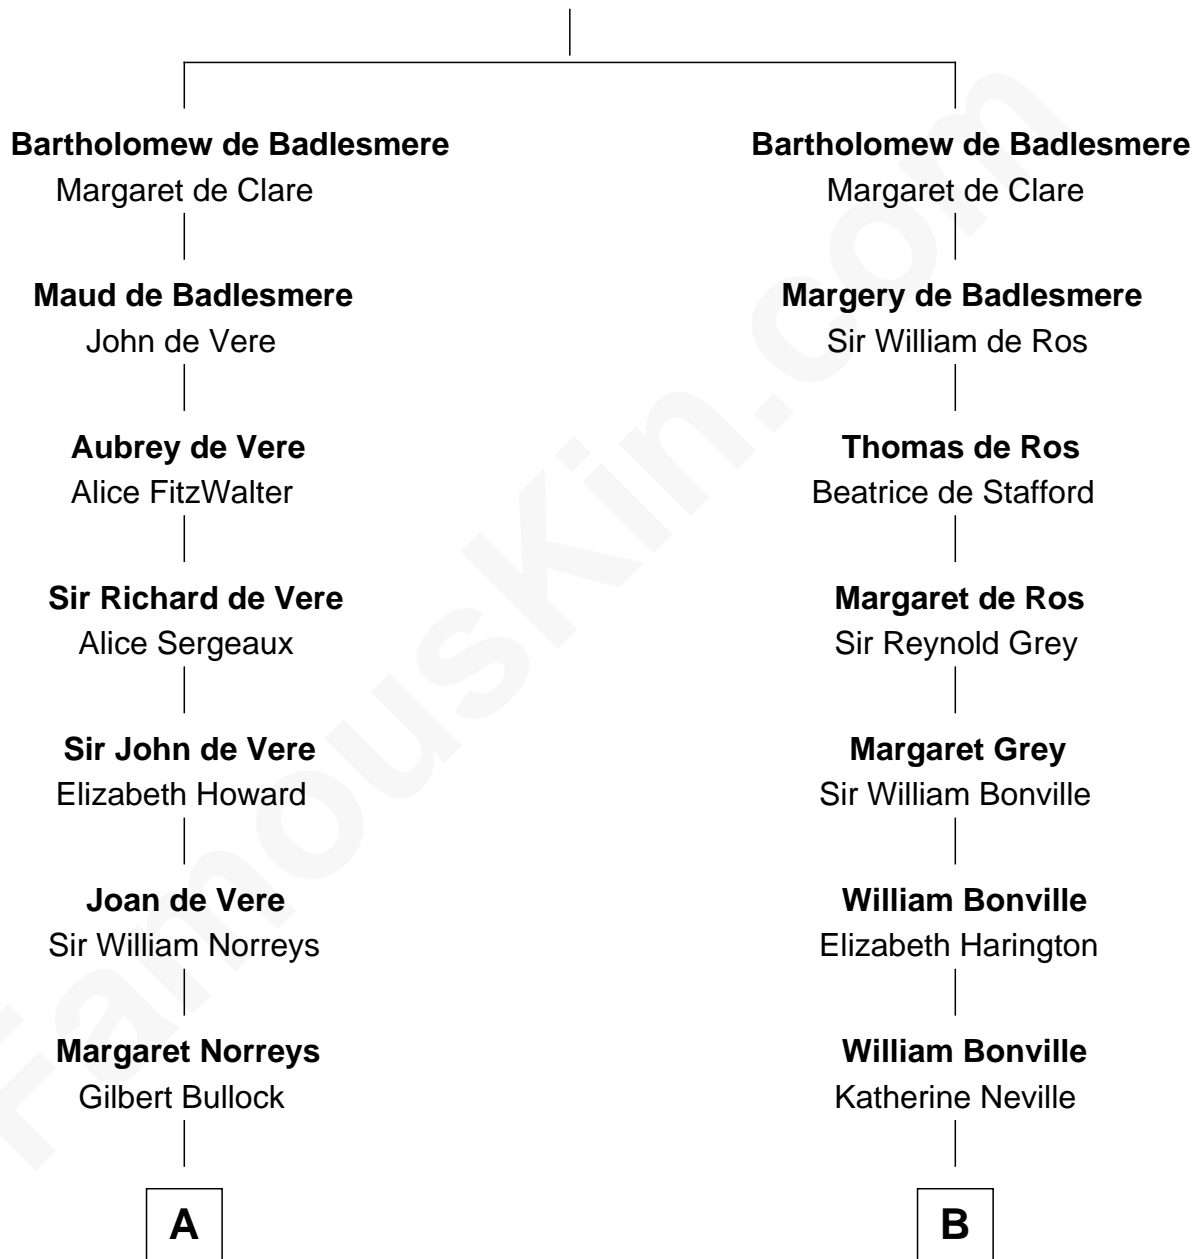

# FamousKin.com Relationship Chart of

**Alan Ladd**  
*Movie Actor*

19th cousin 2 times removed of

**Alan Shepard**  
*Mercury and Apollo Astronaut*

**Gunselm de Badlesmere**

**C**

**Oscar F. Ladd**  
Julia Henrietta Meigs

**Alan Harwood Ladd**  
Selina Raleigh

**Alan Ladd**  
*Movie Actor*

**D**

**Bradbury Bartlett**  
Mary True

**Thomas Bradbury Bartlett**  
Victoria Elizabeth Williams Cilley

**Annie Elizabeth Bartlett**  
Frederick Johnson Shepard

**Alan Bartlett Shepard**  
Pauline Renza Emerson

**Alan Shepard**  
*Mercury and Apollo Astronaut*

FamousKin.com