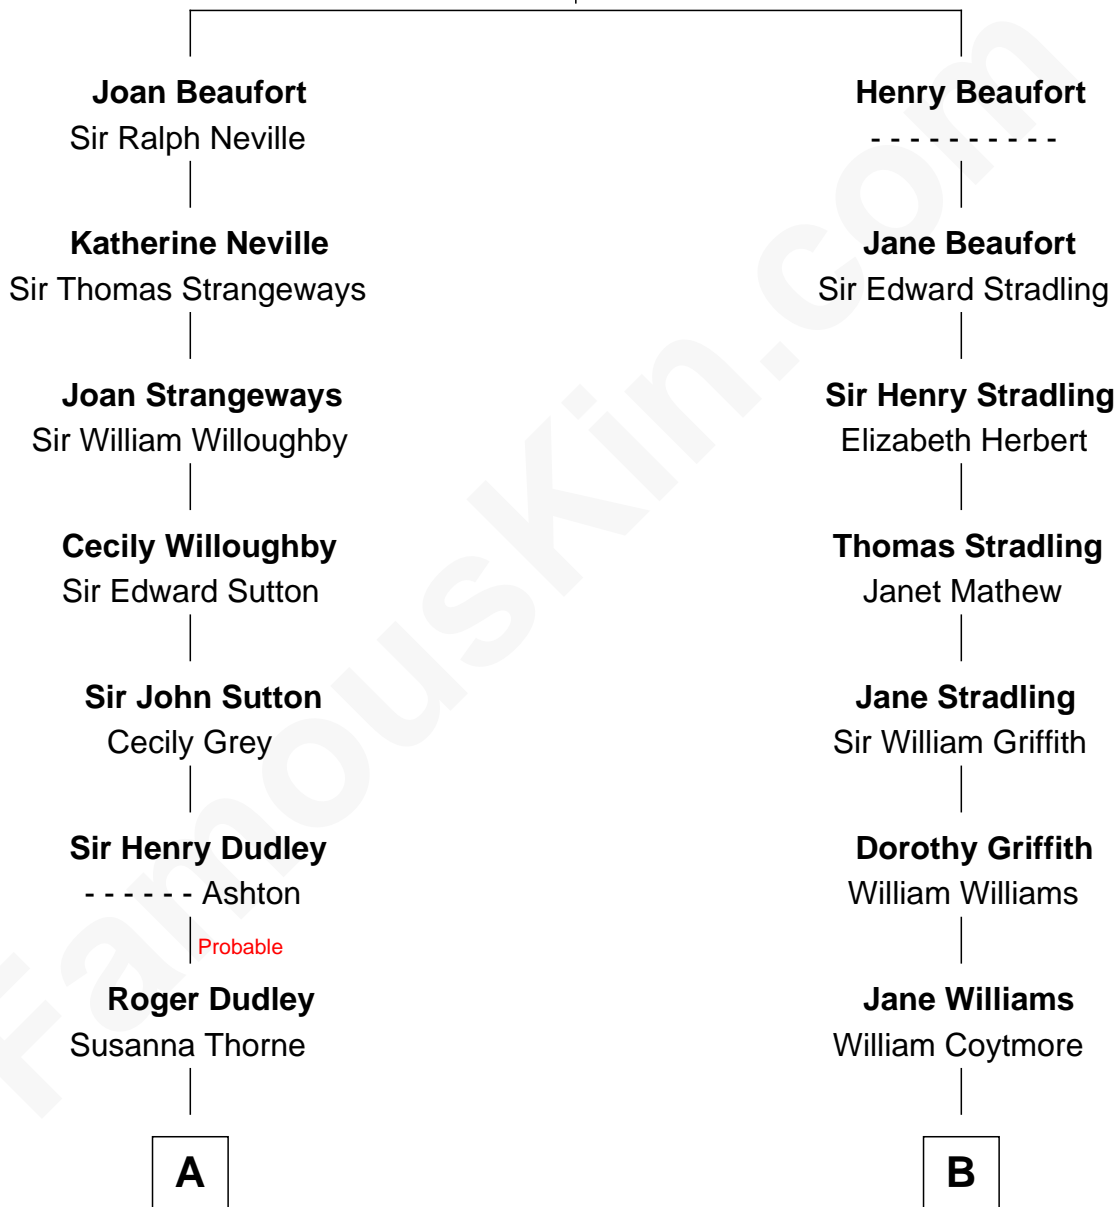

# FamousKin.com Relationship Chart of

**Alan Ladd**  
*Movie Actor*

14th cousin 4 times removed of

**John Quincy Adams**  
*6th U.S. President*

**John of Gaunt**  
Katherine Roet

**C**

—  
**Alan Harwood Ladd**

Selina Raleigh

—  
**Alan Ladd**

*Movie Actor*

FamousKin.com