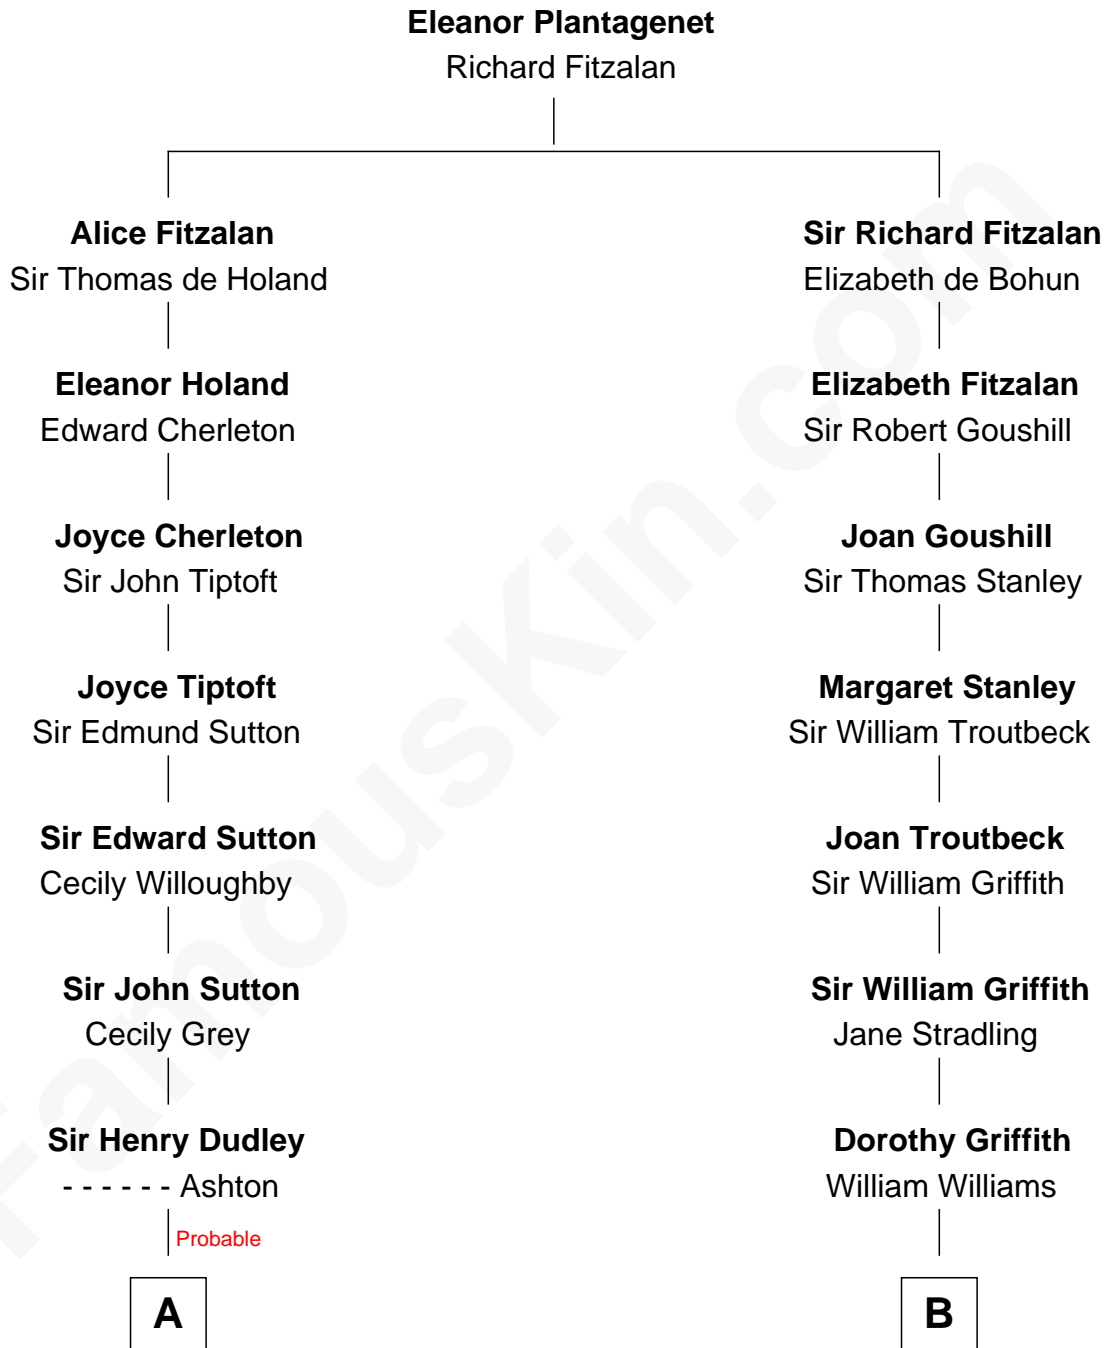

FamousKin.com Relationship Chart of

Alan Ladd
Movie Actor

15th cousin 4 times removed of

John Quincy Adams
6th U.S. President

C

—
Oscar F. Ladd
Julia Henrietta Meigs

—
Alan Harwood Ladd
Selina Raleigh

—
Alan Ladd
Movie Actor

FamousKin.com