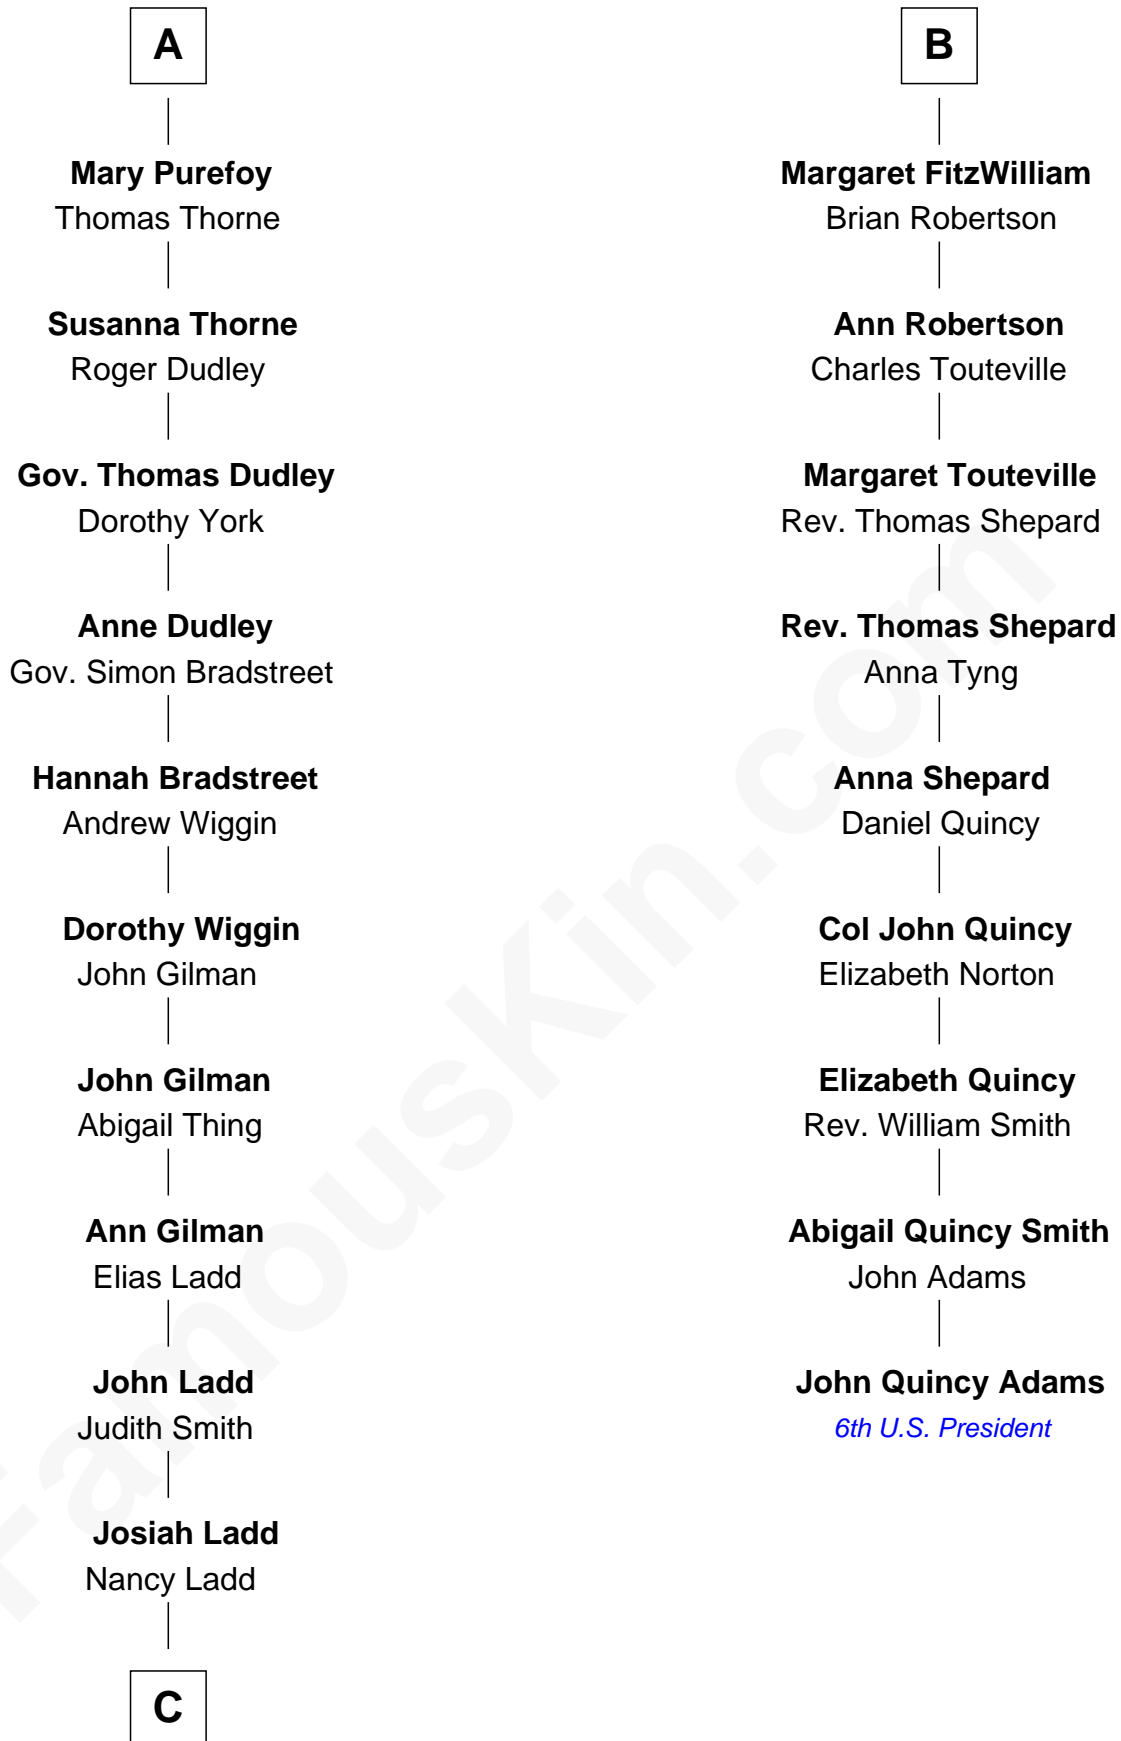

FamousKin.com Relationship Chart of

Alan Ladd
Movie Actor

15th cousin 5 times removed of

John Quincy Adams
6th U.S. President

Sir John Marmion
Maud de Furnival

C

—
Alvaro Ladd
Nancy Shotwell

—
Oscar F. Ladd
Julia Henrietta Meigs

—
Alan Harwood Ladd
Selina Raleigh

—
Alan Ladd
Movie Actor

FamousKin.com