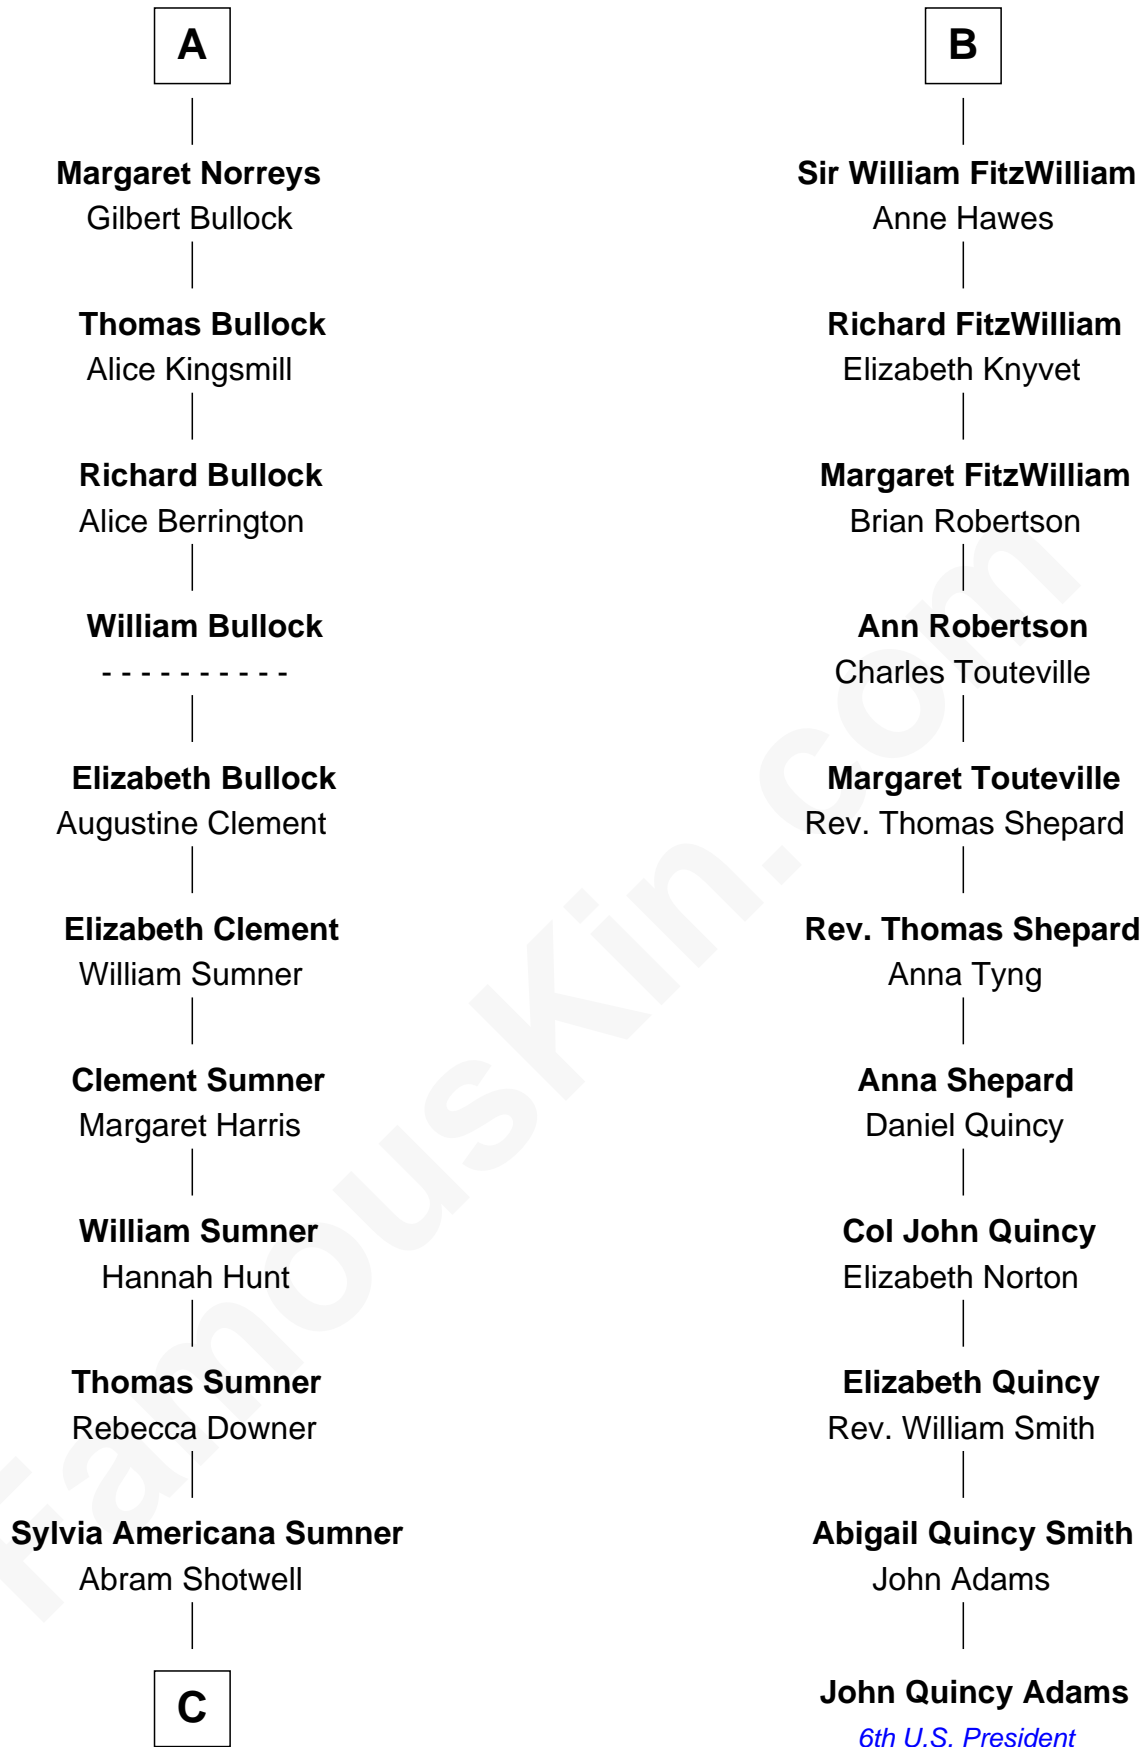

FamousKin.com Relationship Chart of

Alan Ladd
Movie Actor

17th cousin 3 times removed of

John Quincy Adams
6th U.S. President

Sir Walter FitzRobert
Ida Longespee

Sir Robert FitzWalter
Eleanor de Ferrers

Sir Robert FitzWalter
Joan de Multon

Sir John FitzWalter
Eleanor de Percy

Alice FitzWalter
Aubrey de Vere

Sir Richard de Vere
Alice Sergeaux

Sir John de Vere
Elizabeth Howard

Joan de Vere
Sir William Norreys

A

Ela FitzWalter

William de Odingsells

Ida de Odingsells
John de Clinton

William de Clinton
Julian de Leybourne

Elizabeth de Clinton
Sir John FitzWilliam

Sir William FitzWilliam
Maude de Cromwell

Sir John FitzWilliam
Eleanor Greene

John FitzWilliam
Helen Villiers

B

C

—
Nancy Shotwell

Alvaro Ladd

—
Oscar F. Ladd

Julia Henrietta Meigs

—
Alan Harwood Ladd

Selina Raleigh