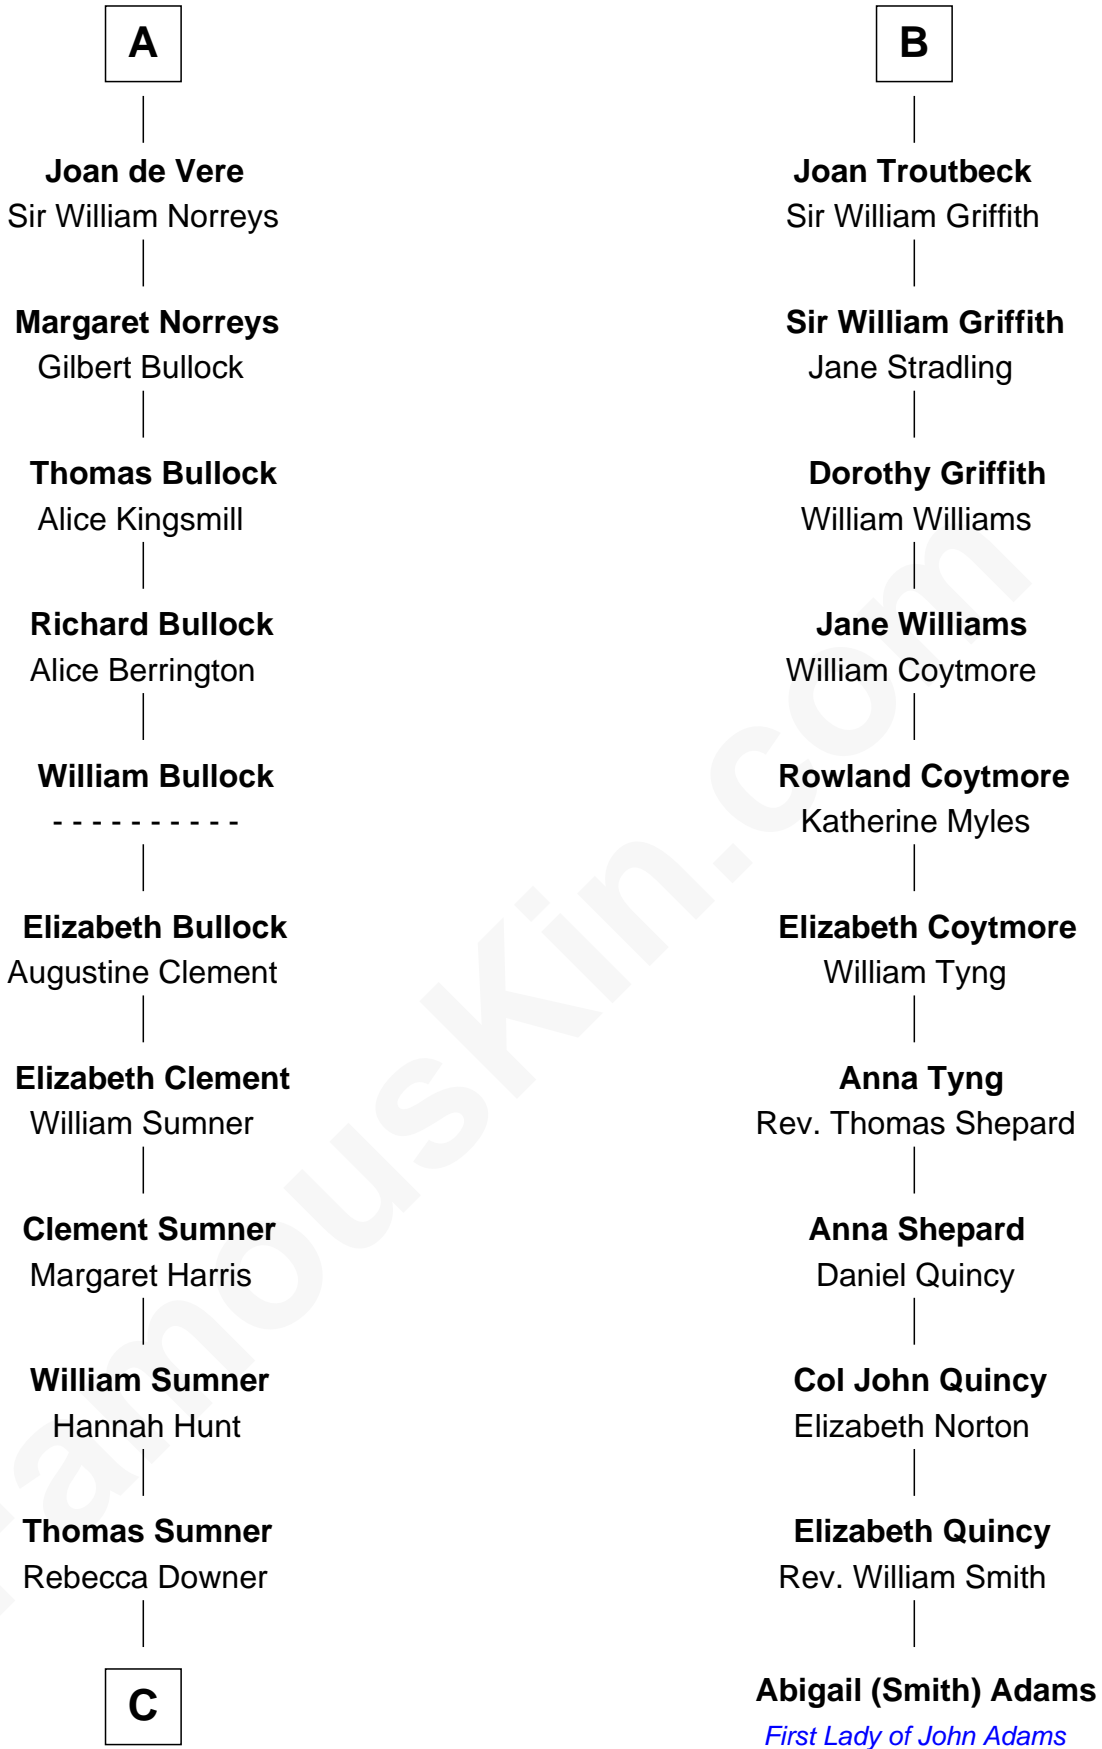

FamousKin.com Relationship Chart of

Alan Ladd
Movie Actor

17th cousin 4 times removed of

Abigail (Smith) Adams
First Lady of President John Adams

C

—
Sylvia Americana Sumner

Abram Shotwell

—
Nancy Shotwell

Alvaro Ladd

—
Oscar F. Ladd

Julia Henrietta Meigs

—
Alan Harwood Ladd

Selina Raleigh

—
Alan Ladd

Movie Actor

FamousKin.com