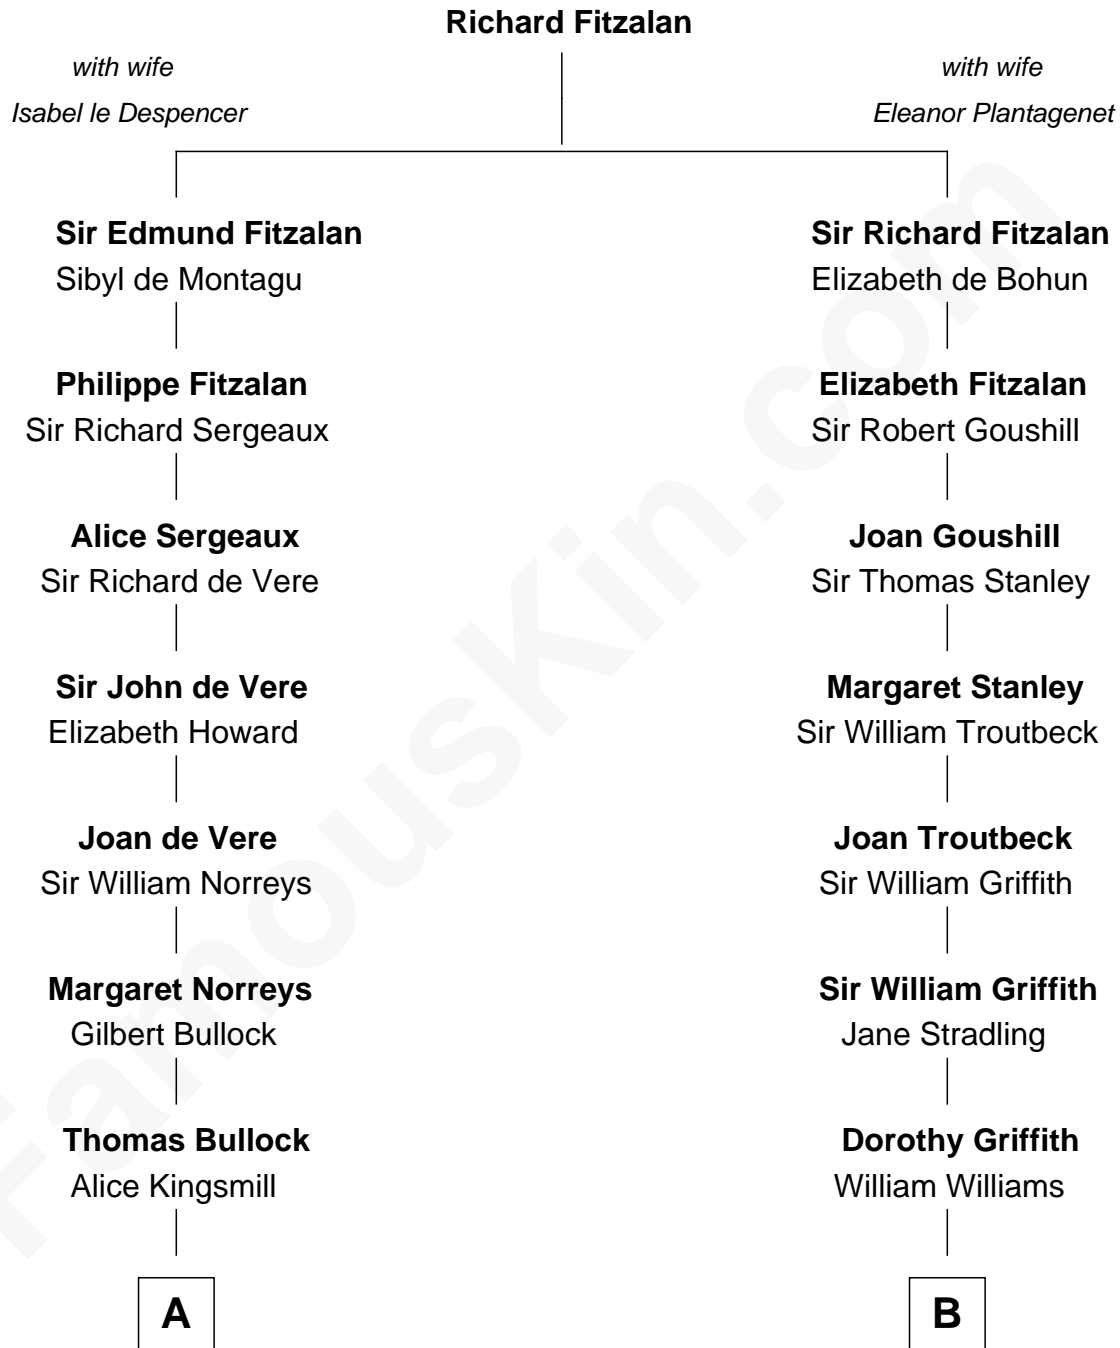

FamousKin.com

Relationship Chart of

Alan Ladd

Movie Actor

14th cousin 4 times removed of

Abigail (Smith) Adams
First Lady of President John Adams

C

—
Alan Harwood Ladd

Selina Raleigh

—
Alan Ladd

Movie Actor

FamousKin.com