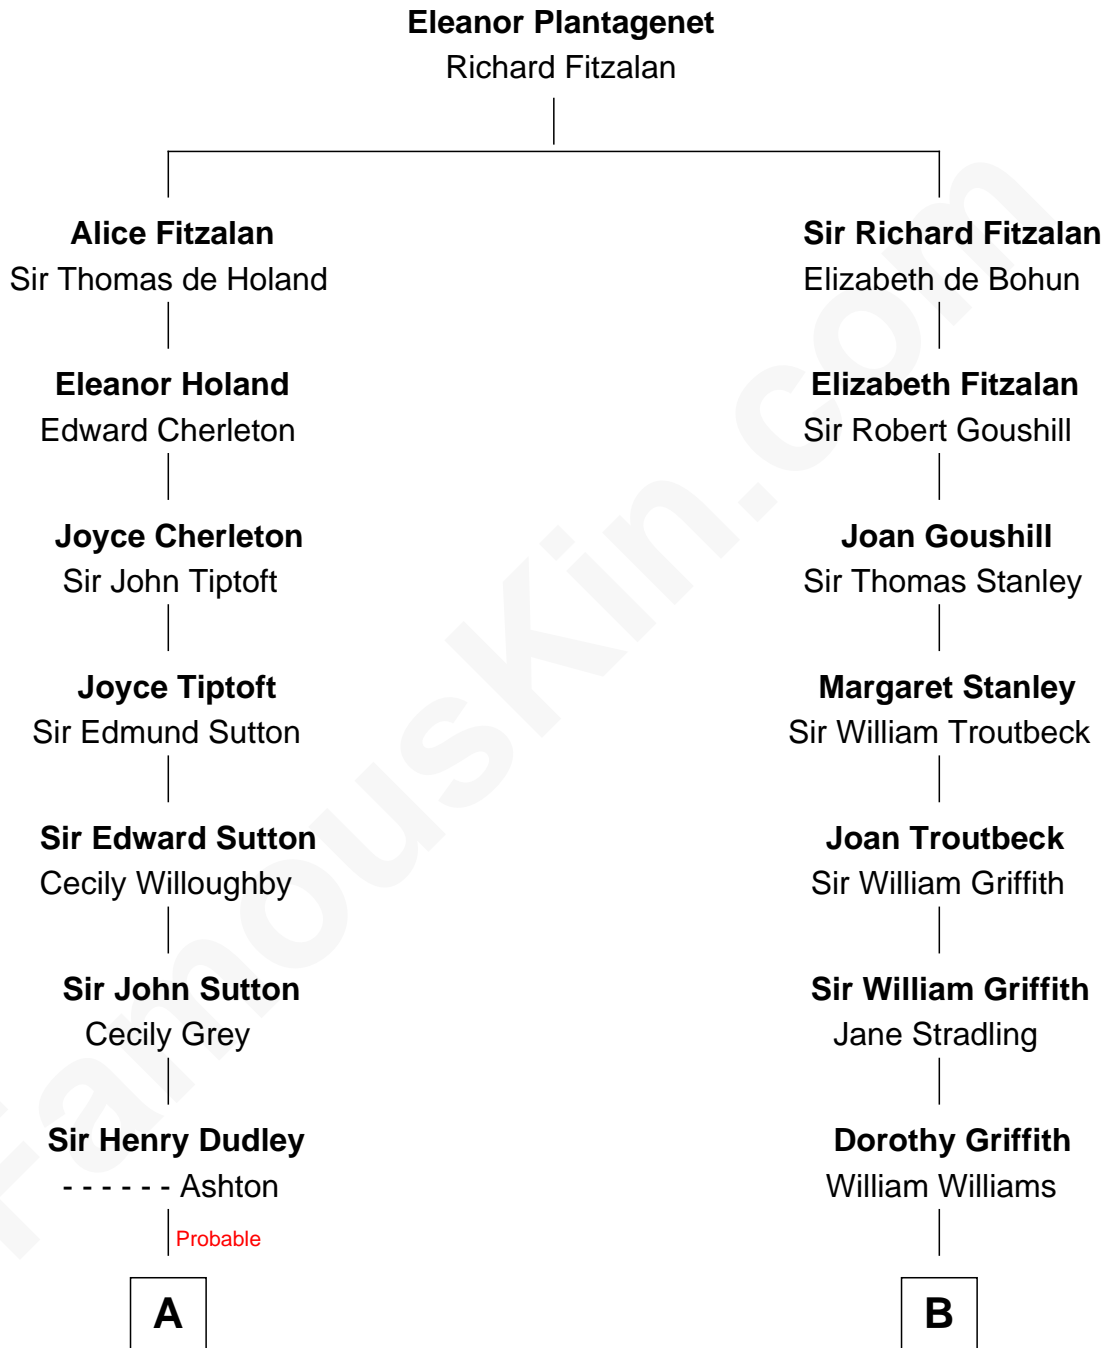

FamousKin.com Relationship Chart of

Alan Ladd
Movie Actor

14th cousin 5 times removed of

Abigail (Smith) Adams

First Lady of President John Adams

C

Oscar F. Ladd
Julia Henrietta Meigs

Alan Harwood Ladd
Selina Raleigh