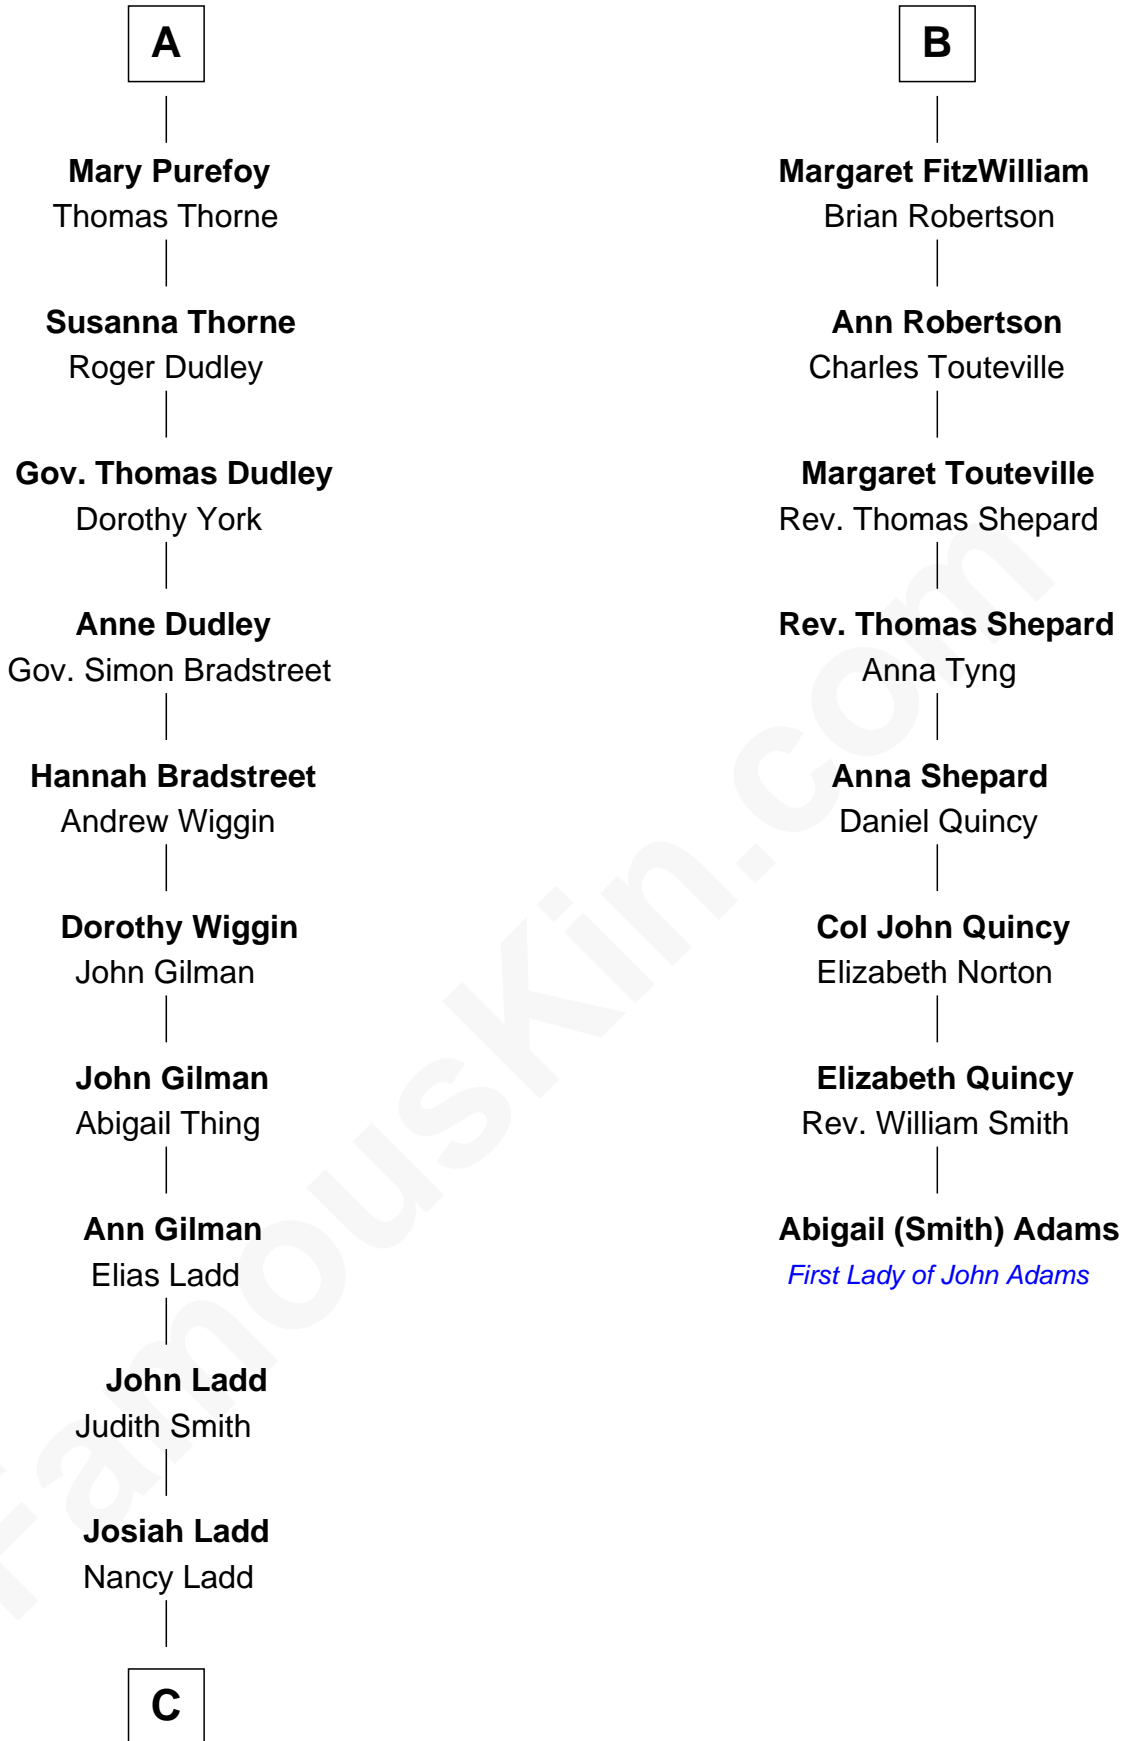

FamousKin.com Relationship Chart of

Alan Ladd
Movie Actor

14th cousin 6 times removed of

Abigail (Smith) Adams
First Lady of President John Adams

C

—
Alvaro Ladd
Nancy Shotwell

—
Oscar F. Ladd
Julia Henrietta Meigs

—
Alan Harwood Ladd
Selina Raleigh

—
Alan Ladd
Movie Actor

FamousKin.com