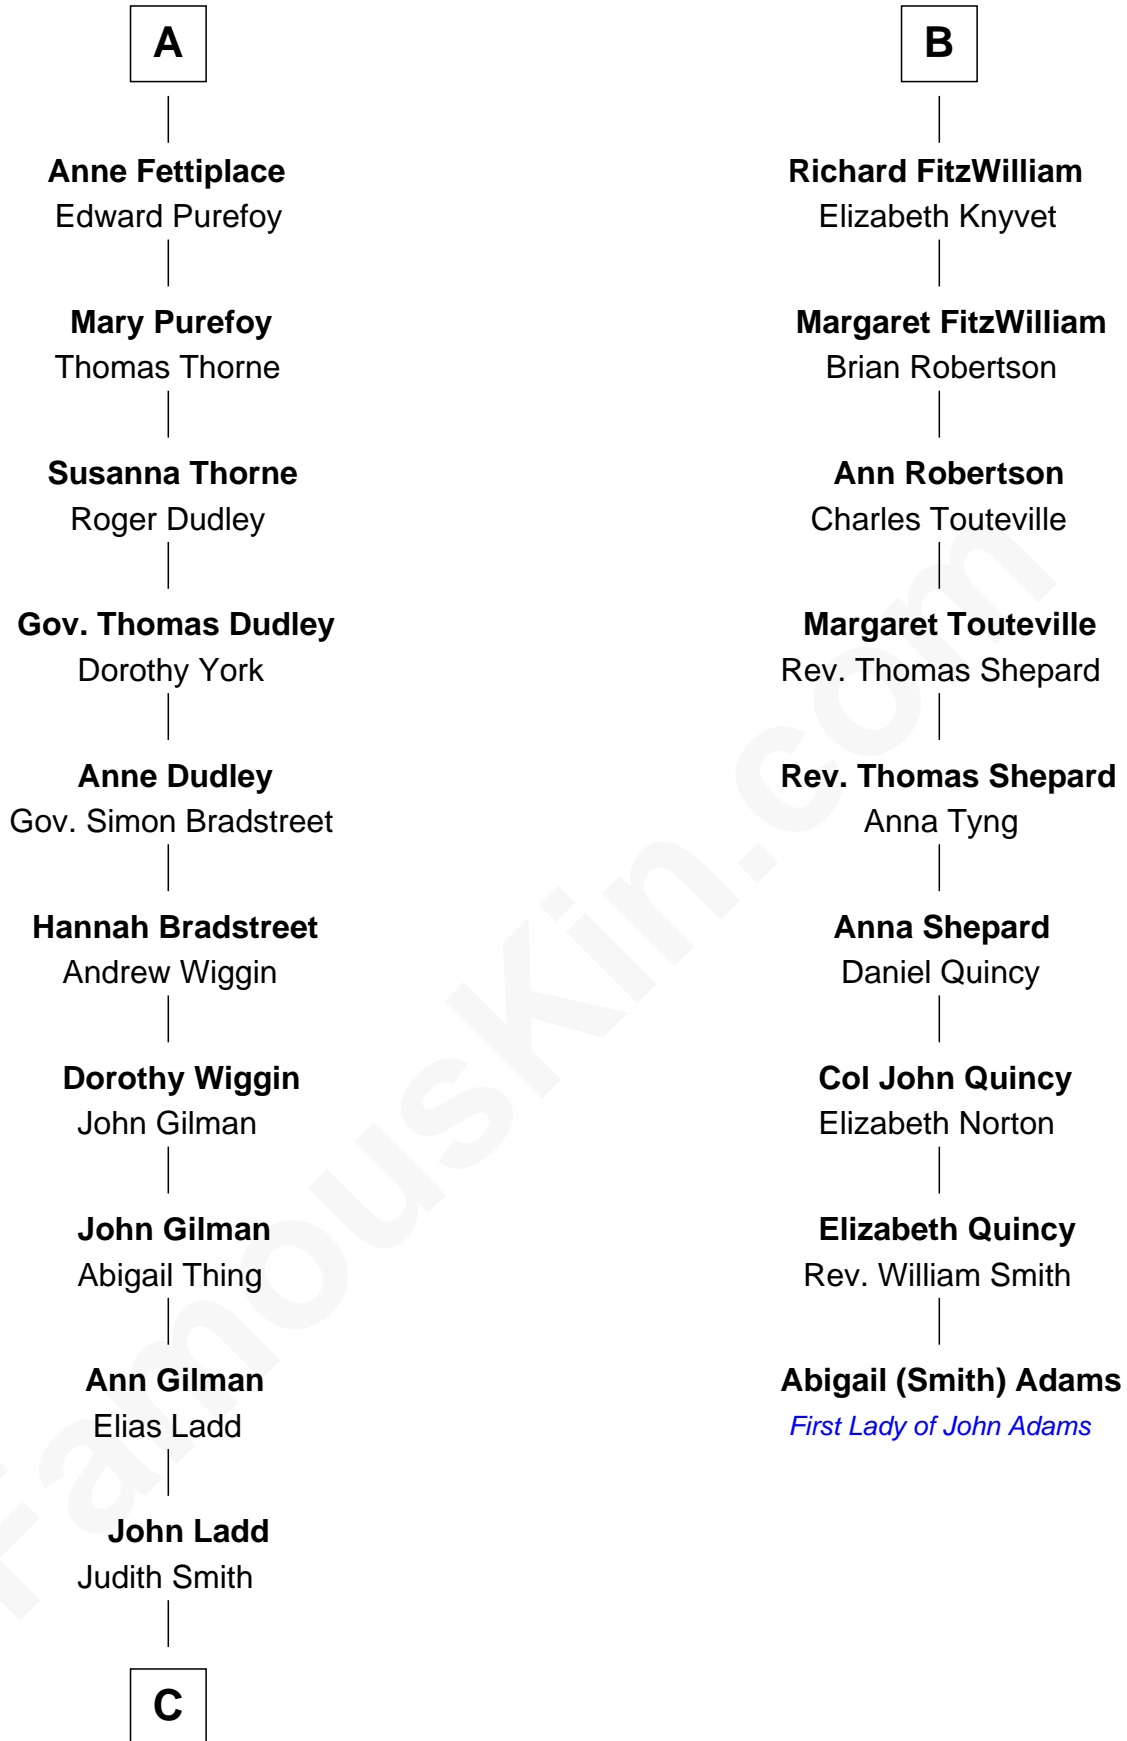

FamousKin.com Relationship Chart of

Alan Ladd
Movie Actor

15th cousin 6 times removed of

Abigail (Smith) Adams
First Lady of President John Adams

C

—
Josiah Ladd

Nancy Ladd

—
Alvaro Ladd

Nancy Shotwell

—
Oscar F. Ladd

Julia Henrietta Meigs

—
Alan Harwood Ladd

Selina Raleigh

—
Alan Ladd

Movie Actor

FamousKin.com