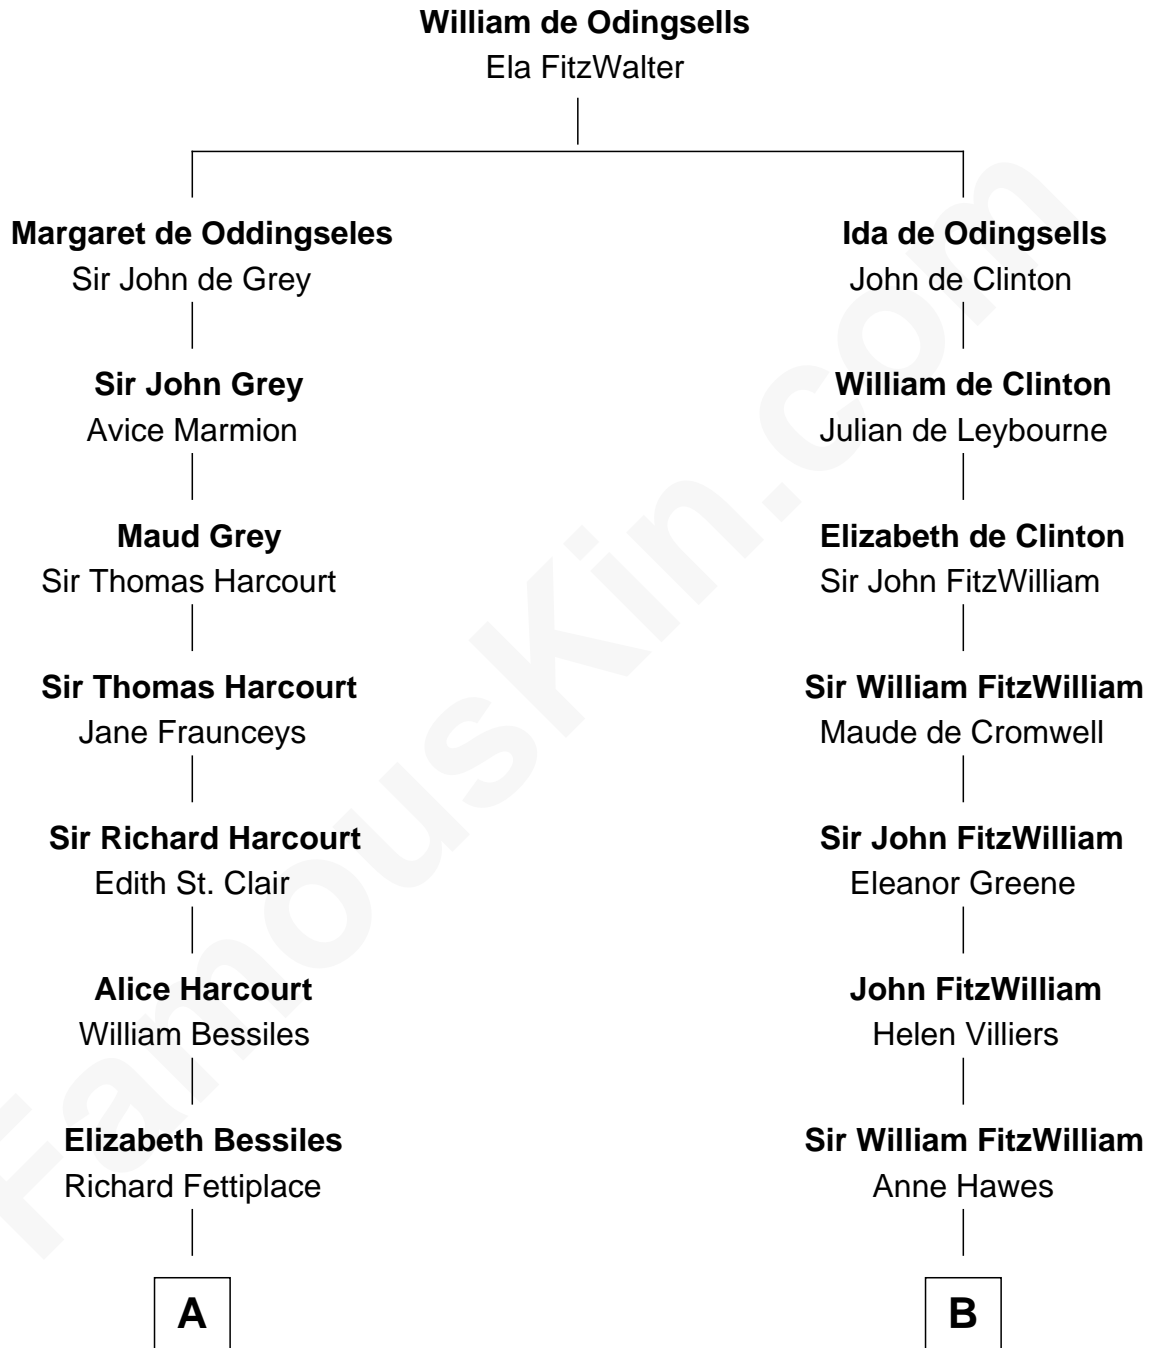

FamousKin.com Relationship Chart of

Alan Ladd
Movie Actor

15th cousin 6 times removed of

Abigail (Smith) Adams
First Lady of President John Adams

C

—
Josiah Ladd

Nancy Ladd

—
Alvaro Ladd

Nancy Shotwell

—
Oscar F. Ladd

Julia Henrietta Meigs

—
Alan Harwood Ladd

Selina Raleigh

—
Alan Ladd

Movie Actor

FamousKin.com