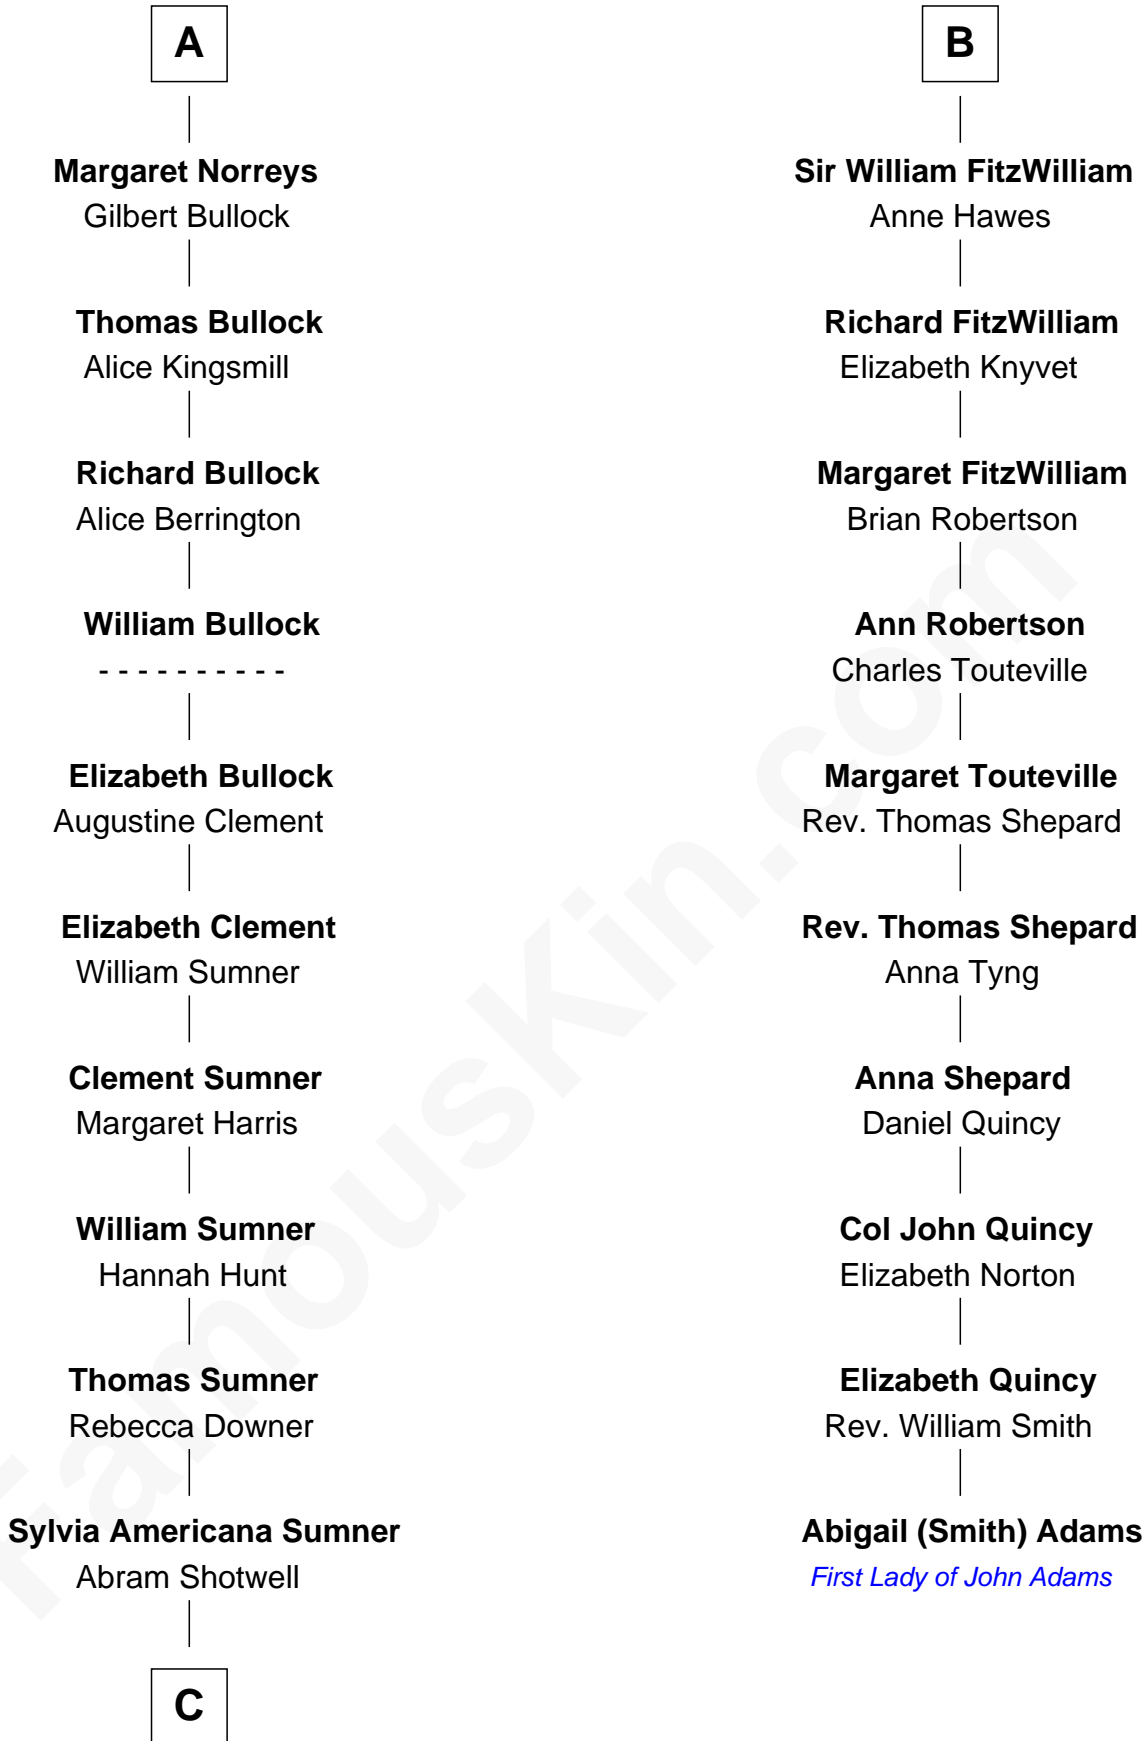

FamousKin.com Relationship Chart of

Alan Ladd
Movie Actor

16th cousin 4 times removed of

Abigail (Smith) Adams
First Lady of President John Adams

Sir Walter FitzRobert
Ida Longespee

Sir Robert FitzWalter
Eleanor de Ferrers

Sir Robert FitzWalter
Joan de Multon

Sir John FitzWalter
Eleanor de Percy

Alice FitzWalter
Aubrey de Vere

Sir Richard de Vere
Alice Sergeaux

Sir John de Vere
Elizabeth Howard

Joan de Vere
Sir William Norreys

A

Ela FitzWalter
William de Odingsells

Ida de Odingsells
John de Clinton

William de Clinton
Julian de Leybourne

Elizabeth de Clinton
Sir John FitzWilliam

Sir William FitzWilliam
Maude de Cromwell

Sir John FitzWilliam
Eleanor Greene

John FitzWilliam
Helen Villiers

B

C

—
Nancy Shotwell

Alvaro Ladd

—
Oscar F. Ladd

Julia Henrietta Meigs

—
Alan Harwood Ladd