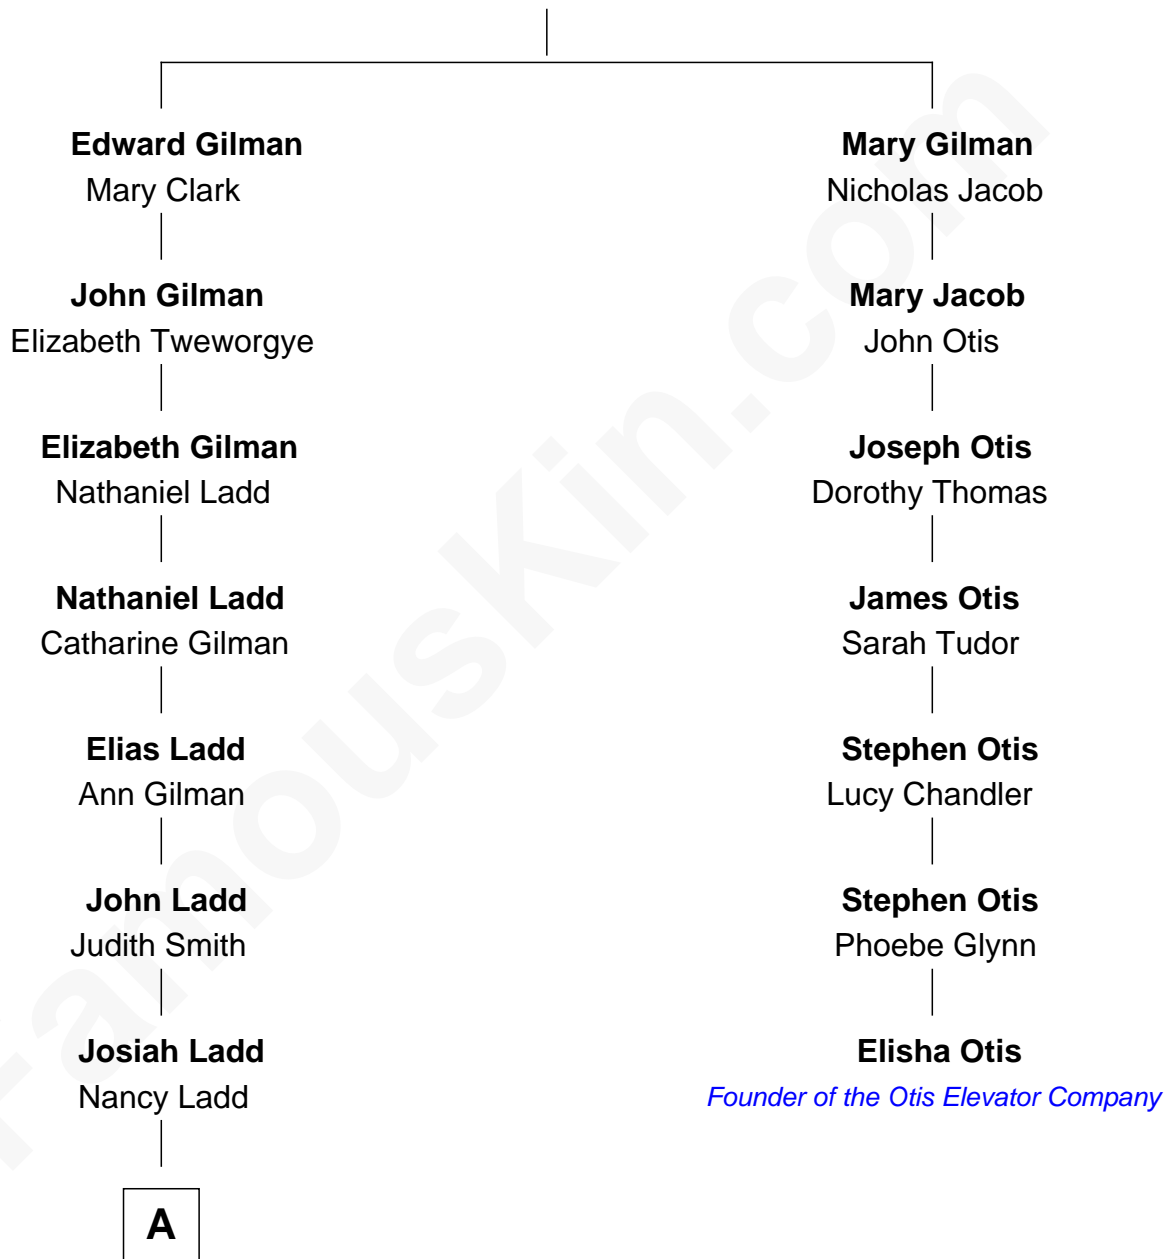

FamousKin.com Relationship Chart of

Alan Ladd

Movie Actor

6th cousin 4 times removed of

Elisha Otis

Founder of the Otis Elevator Company

Edward Gilman

A

—
Alvaro Ladd
Nancy Shotwell

—
Oscar F. Ladd
Julia Henrietta Meigs

—
Alan Harwood Ladd
Selina Raleigh

—
Alan Ladd
Movie Actor

FamousKin.com