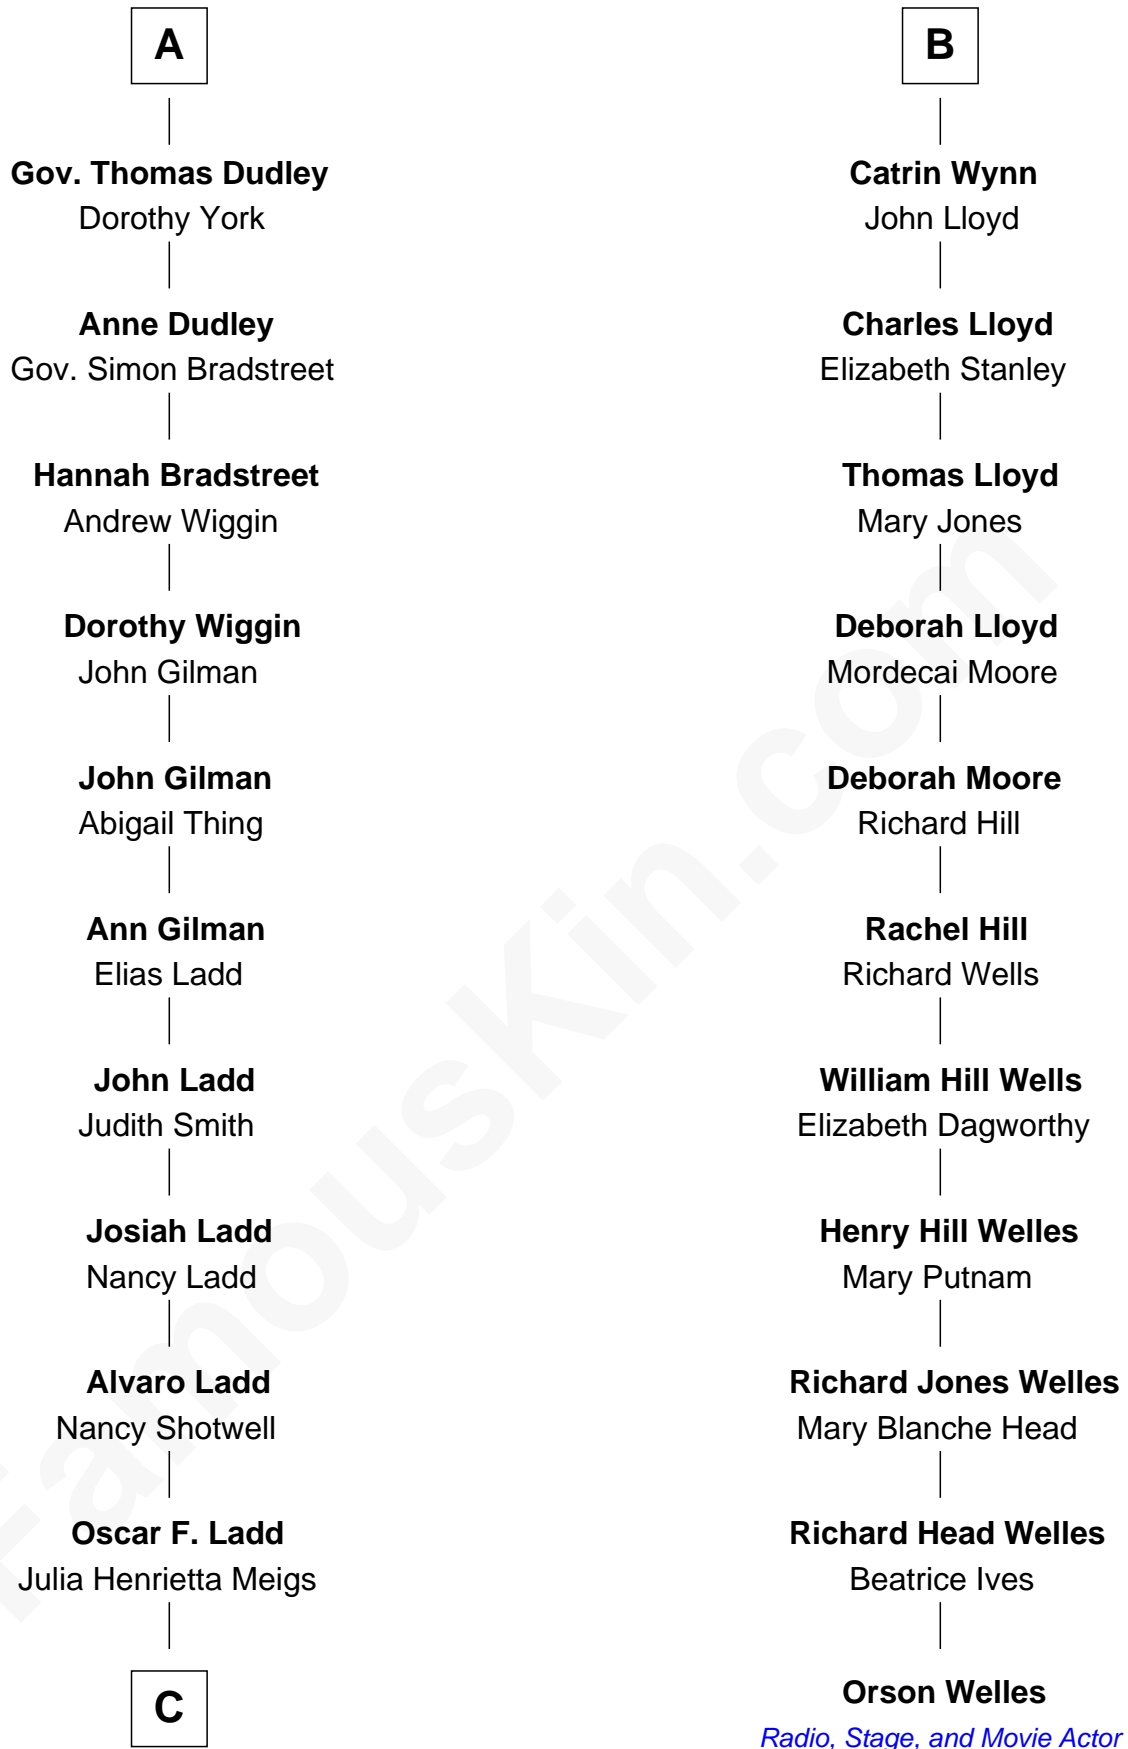

FamousKin.com Relationship Chart of

Alan Ladd

Movie Actor

17th cousin 1 time removed of

Orson Welles

Radio, Stage, and Movie Actor

C

—
Alan Harwood Ladd

Selina Raleigh

—
Alan Ladd

Movie Actor

FamousKin.com