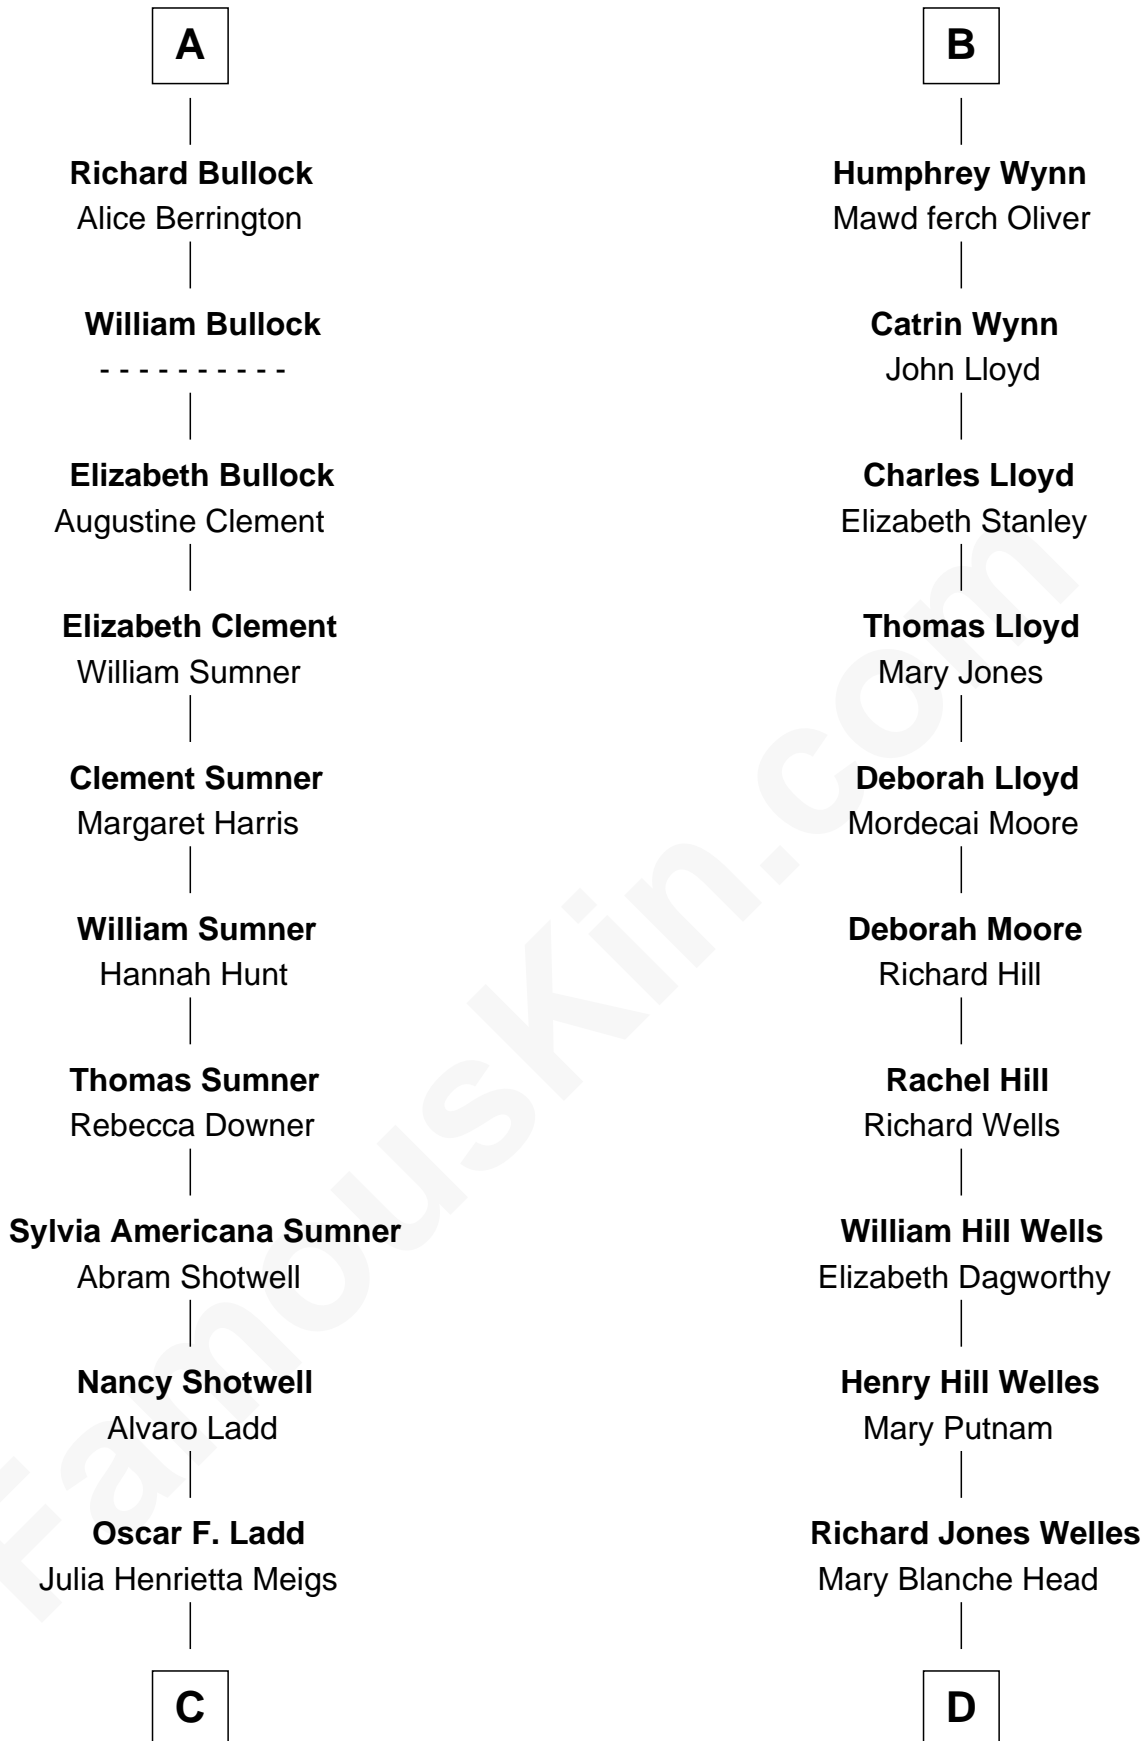

FamousKin.com Relationship Chart of

Alan Ladd

Movie Actor

18th cousin of

Orson Welles

Radio, Stage, and Movie Actor

Richard Fitzalan

*with wife
Isabel le Despencer*

Henry IV, King of England

Alice Sergeaux

Sir Richard de Vere

Humphrey Plantagenet

Sir John de Vere

Elizabeth Howard

Antigone Plantagenet

Henry Grey

Joan de Vere

Sir William Norreys

Elizabeth Grey

Sir Roger Kynaston

Margaret Norreys

Gilbert Bullock

Humphrey Kynaston

Elsbeth ferch Maredudd

Thomas Bullock

Alice Kingsmill

Margaret Kynaston

John ap Ieuan ab Owain

A

B

FamousKin.com