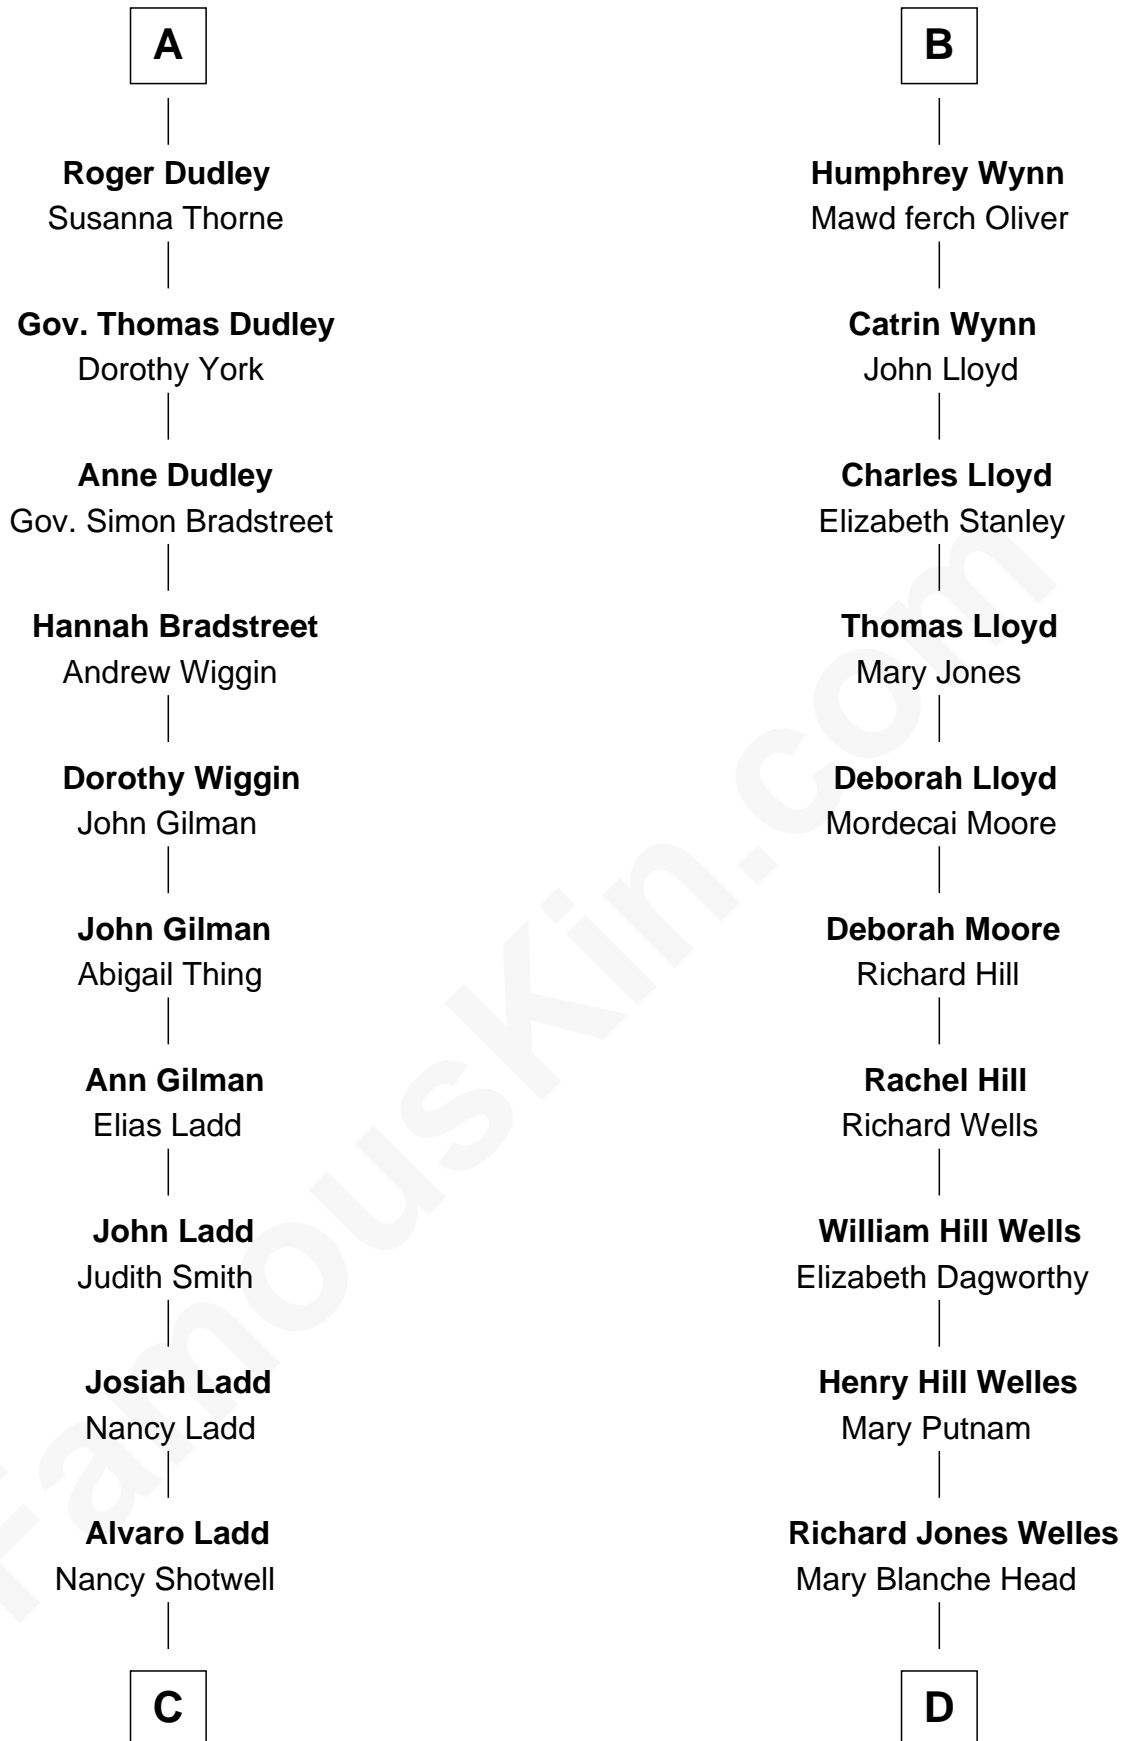

# FamousKin.com Relationship Chart of

**Alan Ladd**  
Movie Actor

18th cousin 1 time removed of

**Orson Welles**

Radio, Stage, and Movie Actor

FamousKin.com