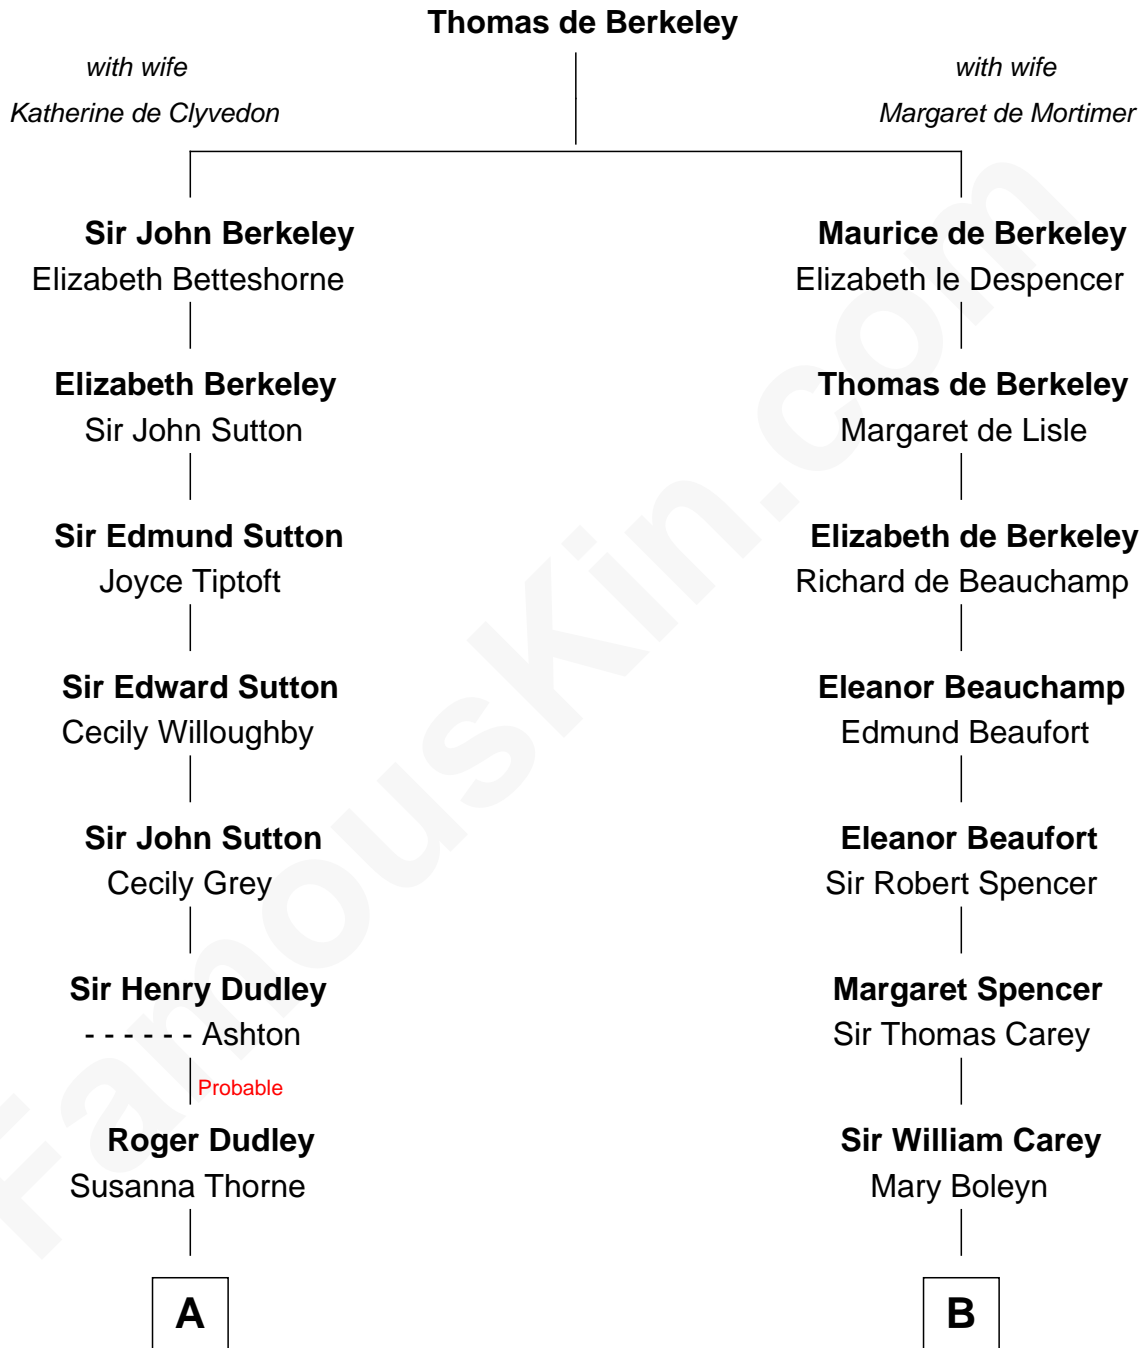

FamousKin.com Relationship Chart of

Alan Ladd
Movie Actor

16th cousin 2 times removed of

Charles Darwin
Theory of Evolution

C

—
Alan Harwood Ladd

Selina Raleigh

—
Alan Ladd

Movie Actor

FamousKin.com