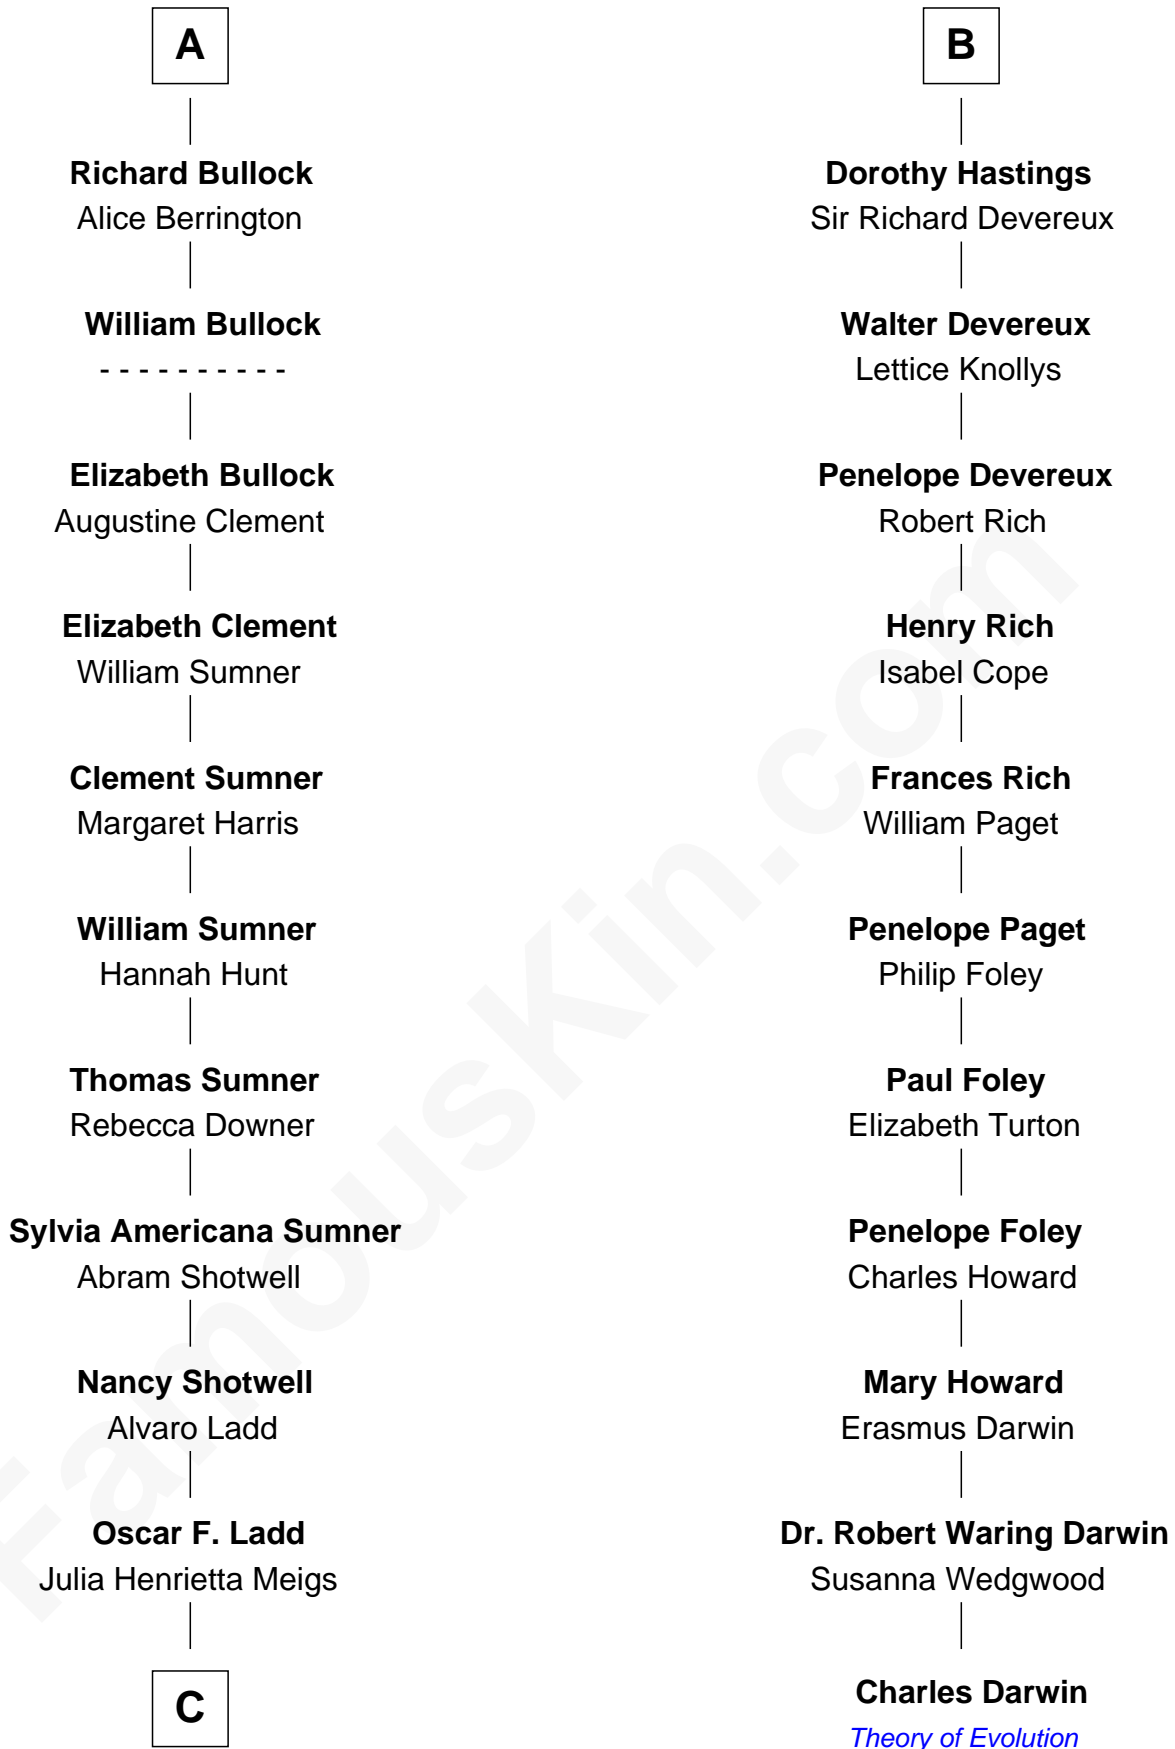

# FamousKin.com Relationship Chart of

**Alan Ladd**  
*Movie Actor*

17th cousin 1 time removed of

**Charles Darwin**  
*Theory of Evolution*

**William de Montagu**  
Katherine de Grandison

**Sibyl de Montagu**  
Sir Edmund Fitzalan

**Philippe Fitzalan**  
Sir Richard Sergeaux

**Alice Sergeaux**  
Sir Richard de Vere

**Sir John de Vere**  
Elizabeth Howard

**Joan de Vere**  
Sir William Norreys

**Margaret Norreys**  
Gilbert Bullock

**Thomas Bullock**  
Alice Kingsmill

**A**

**Philippa de Montagu**  
Sir Roger de Mortimer

**Edmund Mortimer**  
Philippa Plantagenet

**Elizabeth Mortimer**  
Sir Henry Percy

**Sir Henry Percy**  
Eleanor Neville

**Anne Percy**  
Sir Thomas Hungerford

**Mary Hungerford**  
Sir Edward Hastings

**Sir George Hastings**  
Anne Stafford

**B**

**C**

—  
**Alan Harwood Ladd**

Selina Raleigh

—  
**Alan Ladd**

*Movie Actor*