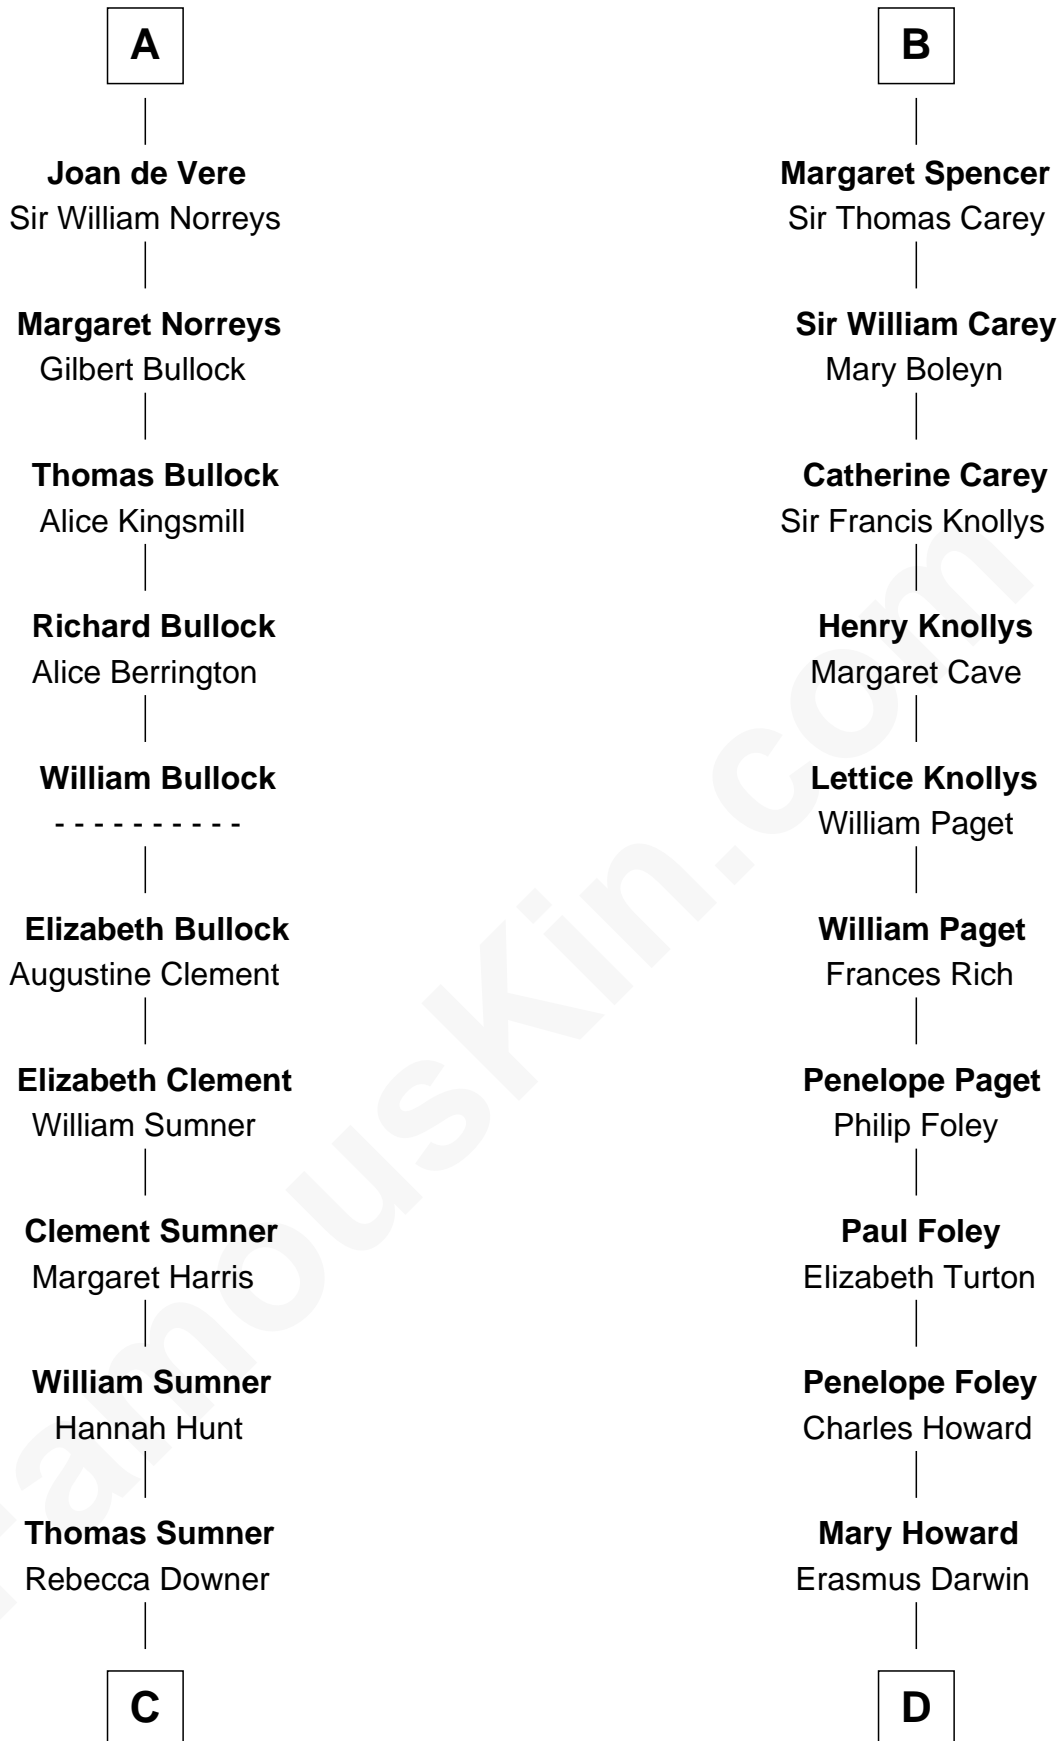

# FamousKin.com Relationship Chart of

**Alan Ladd**  
*Movie Actor*

18th cousin 3 times removed of

**Charles Darwin**  
*Theory of Evolution*

**John Fitzalan**  
Isabel de Mortimer

FamousKin.com