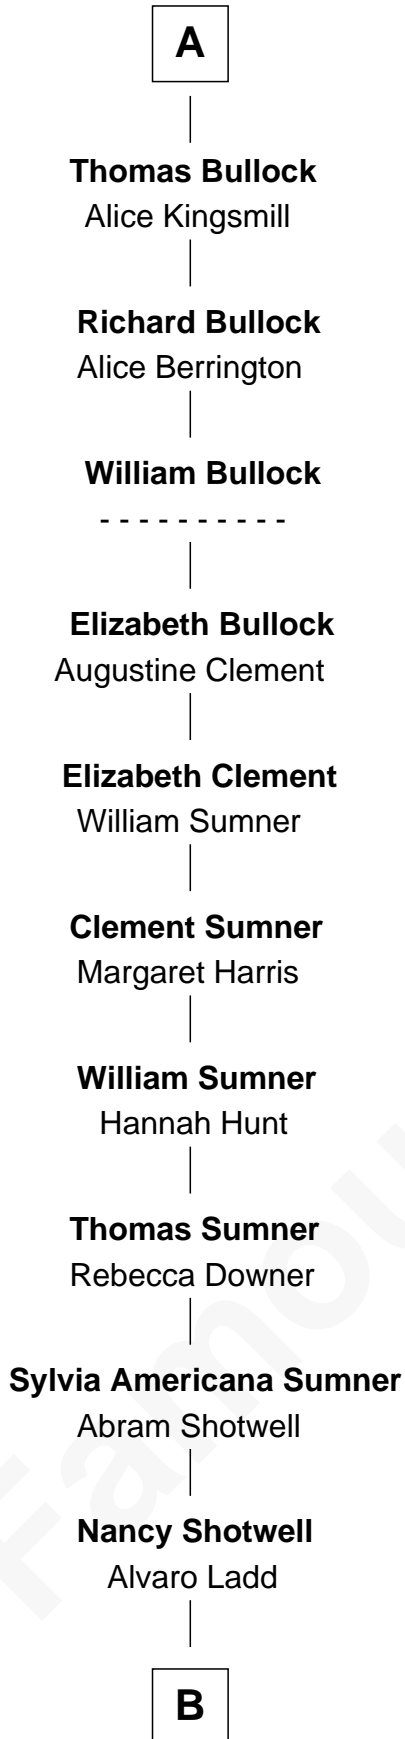

# FamousKin.com Relationship Chart of

**Alan Ladd**

*Movie Actor*

6th cousin 13 times removed of

**Catherine Parr**

*6th Wife of King Henry VIII*

**Edmund Fitzalan**

Alice de Warenne

**Richard Fitzalan**  
Isabel le Despencer

**Sir Edmund Fitzalan**  
Sibyl de Montagu

**Philippe Fitzalan**  
Sir Richard Sergeaux

**Alice Sergeaux**  
Sir Richard de Vere

**Sir John de Vere**  
Elizabeth Howard

**Joan de Vere**  
Sir William Norreys

**Margaret Norreys**  
Gilbert Bullock

**A**

**Aline Fitzalan**

Sir Roger le Strange

**Lucy le Strange**  
Sir William Willoughby

**Margery Willoughby**  
Sir William FitzHugh

**Sir Henry FitzHugh**  
Alice de Neville

**Elizabeth FitzHugh**  
Sir William Parr

**Sir Thomas Parr**  
Maud Green

**Catherine Parr**  
*6th Wife of King Henry VIII*

**B**

—  
**Oscar F. Ladd**  
Julia Henrietta Meigs