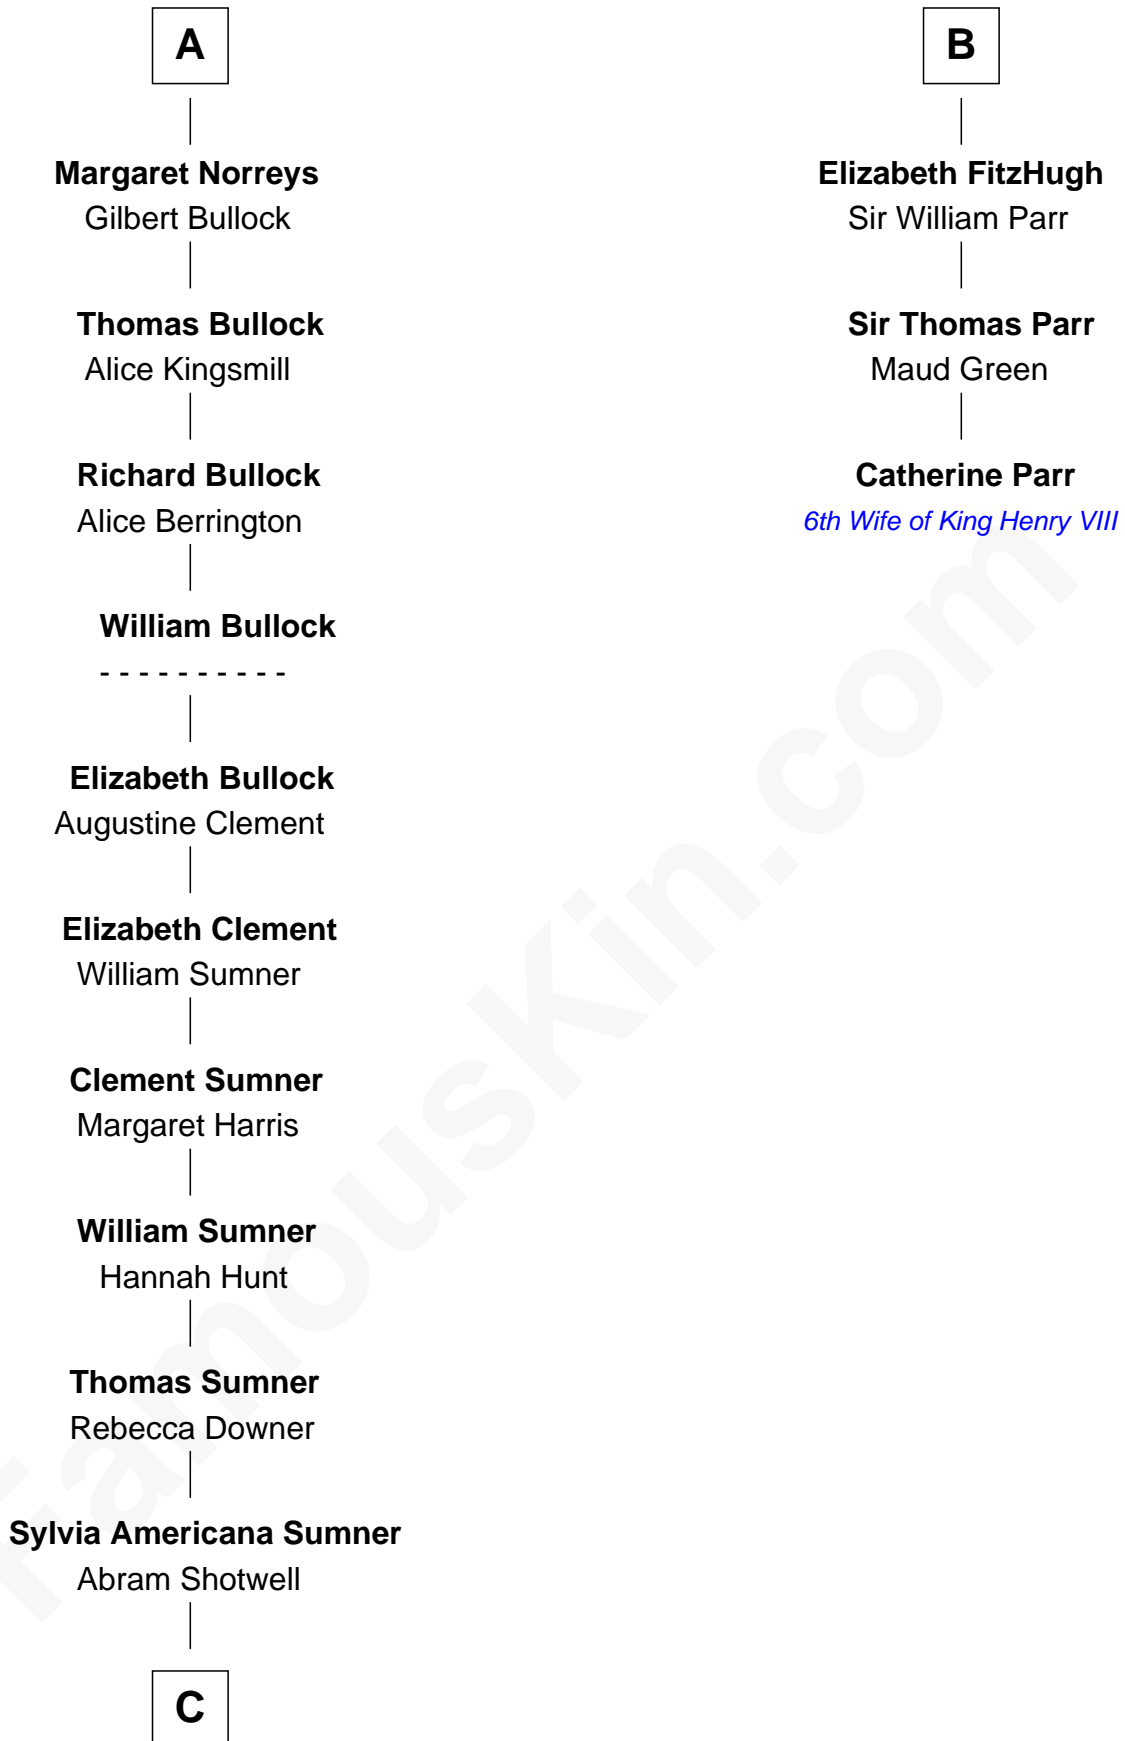

FamousKin.com Relationship Chart of

Alan Ladd

Movie Actor

9th cousin 11 times removed of

Catherine Parr

6th Wife of King Henry VIII

Sir Walter FitzRobert

Ida Longespee

Henry FitzHugh

Sir William FitzHugh

Margery Willoughby

Sir Henry FitzHugh

Alice de Neville

B

C

—
Nancy Shotwell