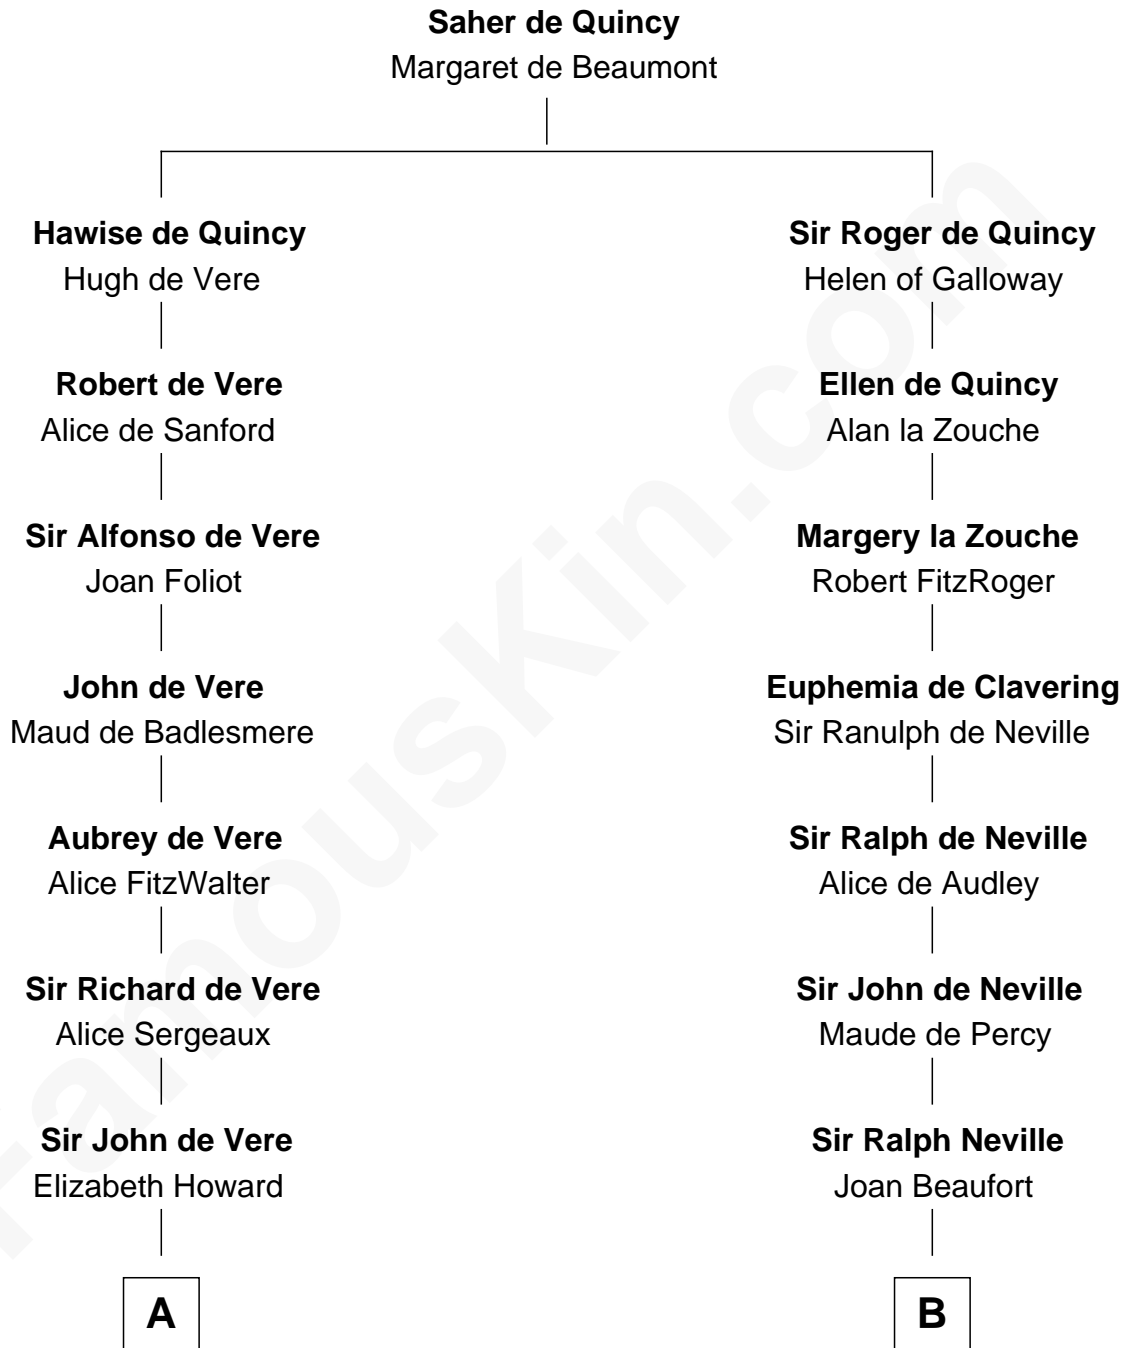

FamousKin.com Relationship Chart of

Alan Ladd

Movie Actor

11th cousin 10 times removed of

Catherine Parr

6th Wife of King Henry VIII

C

—
Sylvia Americana Sumner

Abram Shotwell

—
Nancy Shotwell

Alvaro Ladd

—
Oscar F. Ladd

Julia Henrietta Meigs

—
Alan Harwood Ladd

Selina Raleigh

—
Alan Ladd