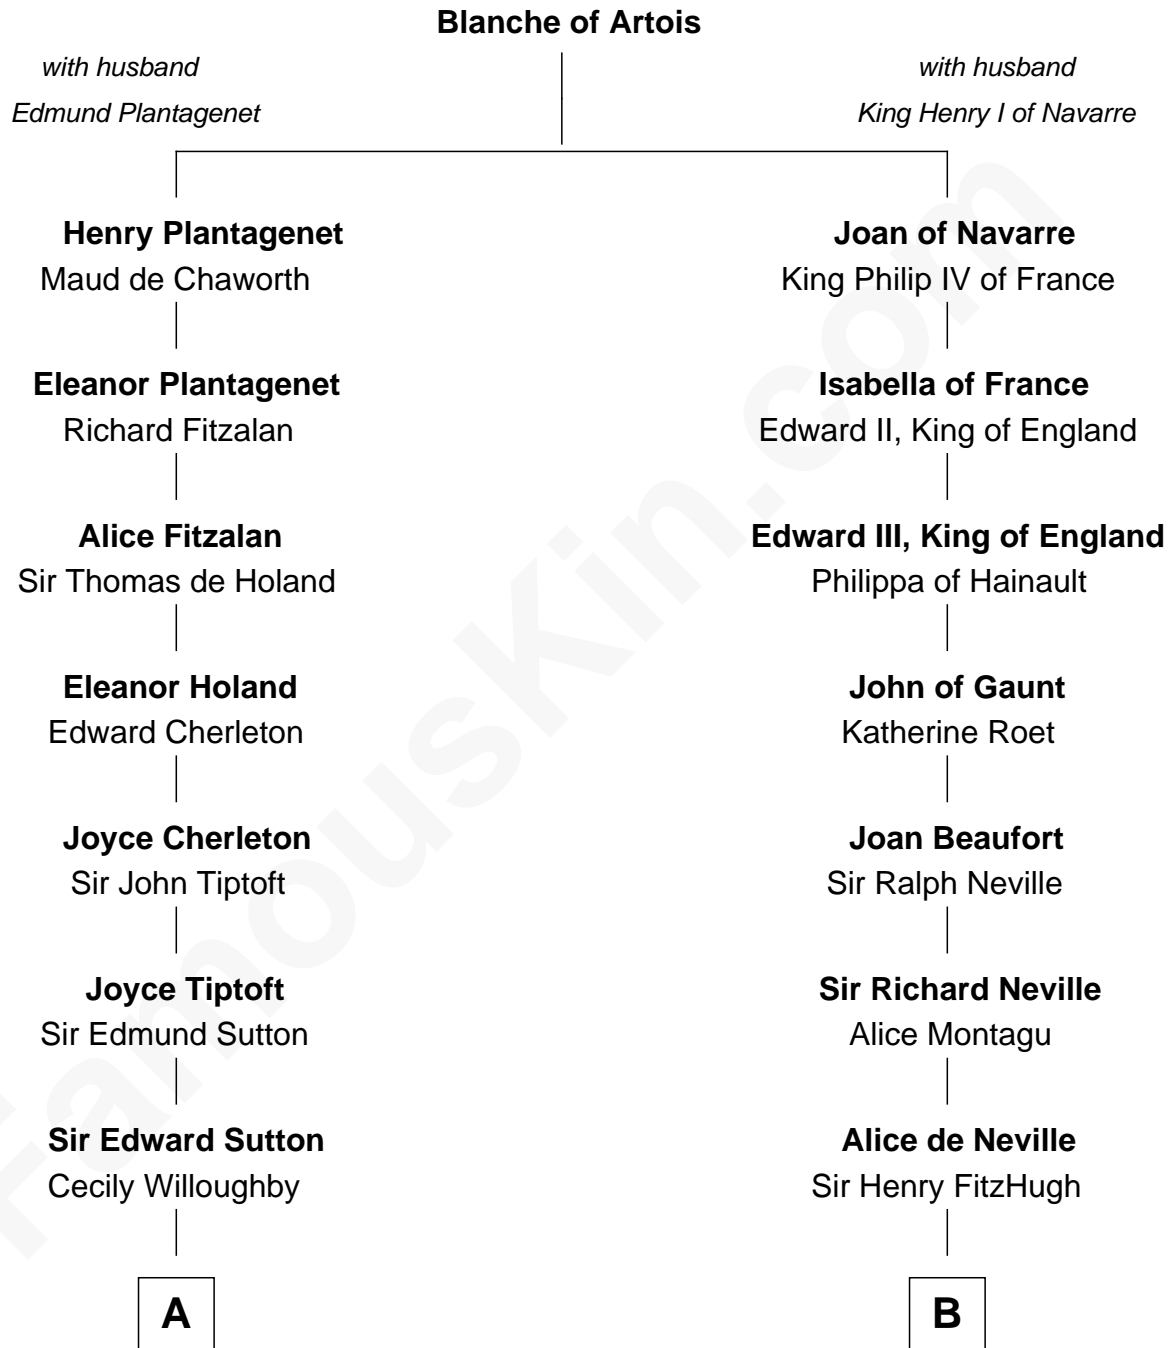

FamousKin.com Relationship Chart of

Alan Ladd
Movie Actor

9th cousin 12 times removed of

Catherine Parr
6th Wife of King Henry VIII

C

—
Josiah Ladd

Nancy Ladd

—
Alvaro Ladd

Nancy Shotwell

—
Oscar F. Ladd

Julia Henrietta Meigs

—
Alan Harwood Ladd

Selina Raleigh

—
Alan Ladd

Movie Actor