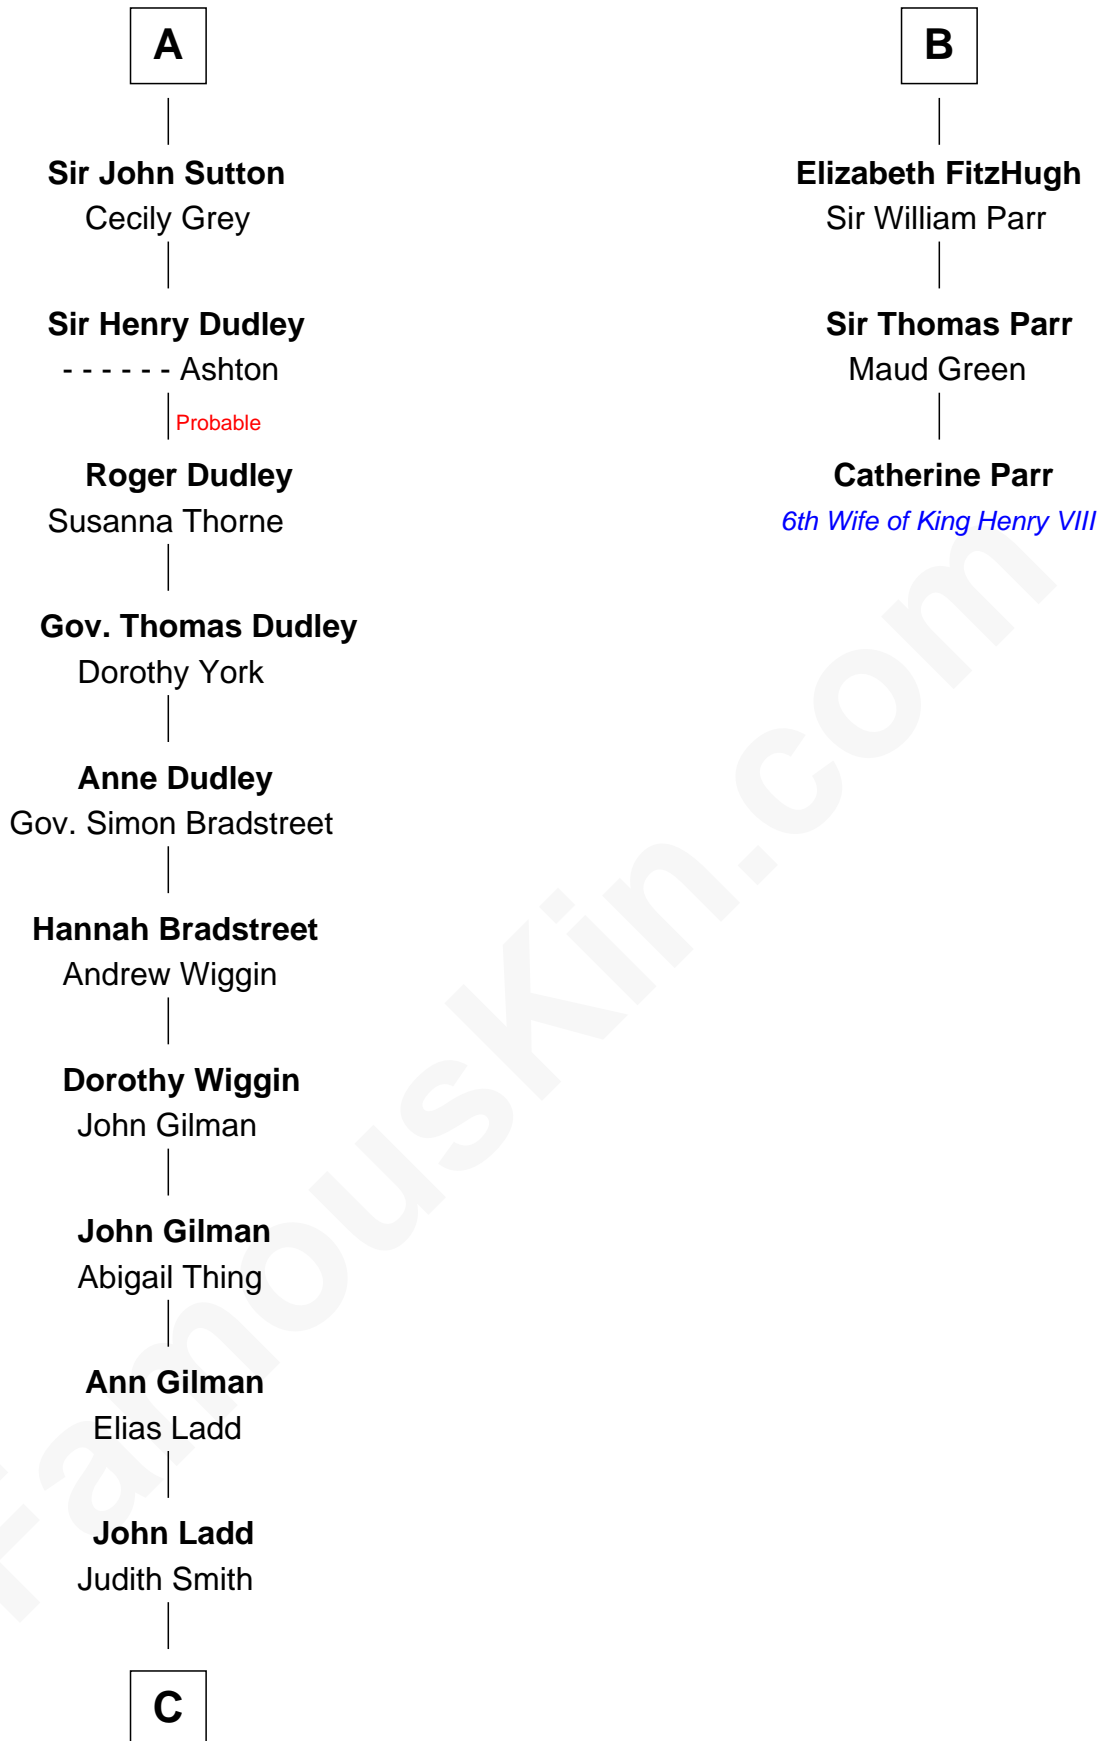

FamousKin.com Relationship Chart of

Alan Ladd
Movie Actor

9th cousin 12 times removed of

Catherine Parr
6th Wife of King Henry VIII

C

—
Josiah Ladd

Nancy Ladd

—
Alvaro Ladd

Nancy Shotwell

—
Oscar F. Ladd

Julia Henrietta Meigs

—
Alan Harwood Ladd

Selina Raleigh

—
Alan Ladd

Movie Actor