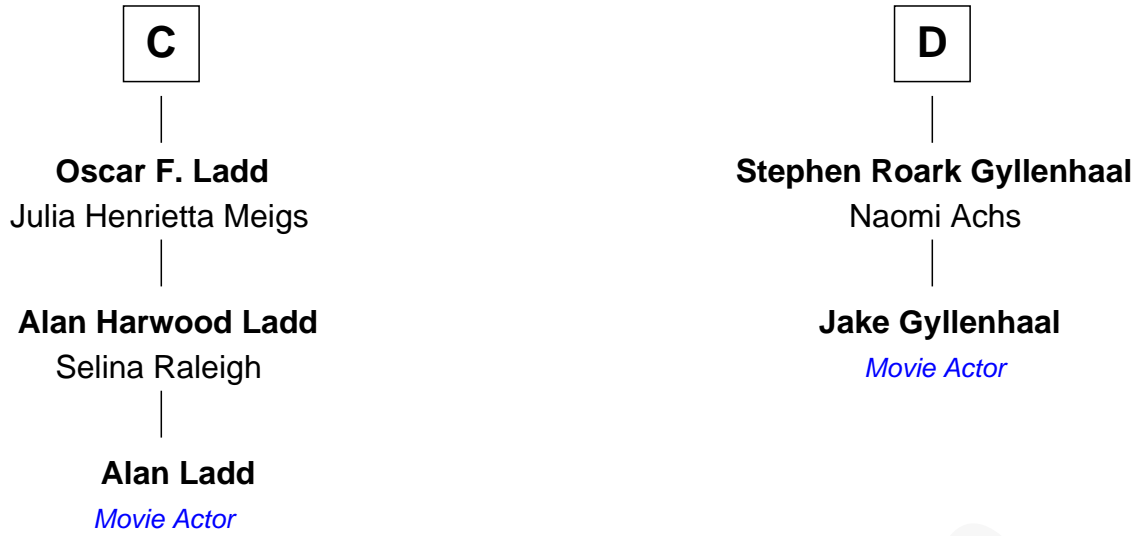

FamousKin.com Relationship Chart of

Alan Ladd
Movie Actor

18th cousin 1 time removed of

Jake Gyllenhaal
Movie Actor

Sir Philip le Despencer
Elizabeth - - - - -

Alice le Despenser
Sir John Sutton

Sir John Sutton
Constance Blount

Sir John Sutton
Elizabeth Berkeley

Sir Edmund Sutton
Joyce Tiptoft

Sir Edward Sutton
Cecily Willoughby

Sir John Sutton
Cecily Grey

Sir Henry Dudley
- - - - - Ashton

Probable

A

Sir Philip le Despencer
Elizabeth de Tibetot

Margery Despencer
Sir Roger Wentworth

Henry Wentworth
Elizabeth Howard

Margery Wentworth
Sir William Waldegrave

Dorothy Waldegrave
Sir John Spring

Bridget Spring
Thomas Fleetwood

Sir William Fleetwood
Jane Clifton

B

FamousKin.com