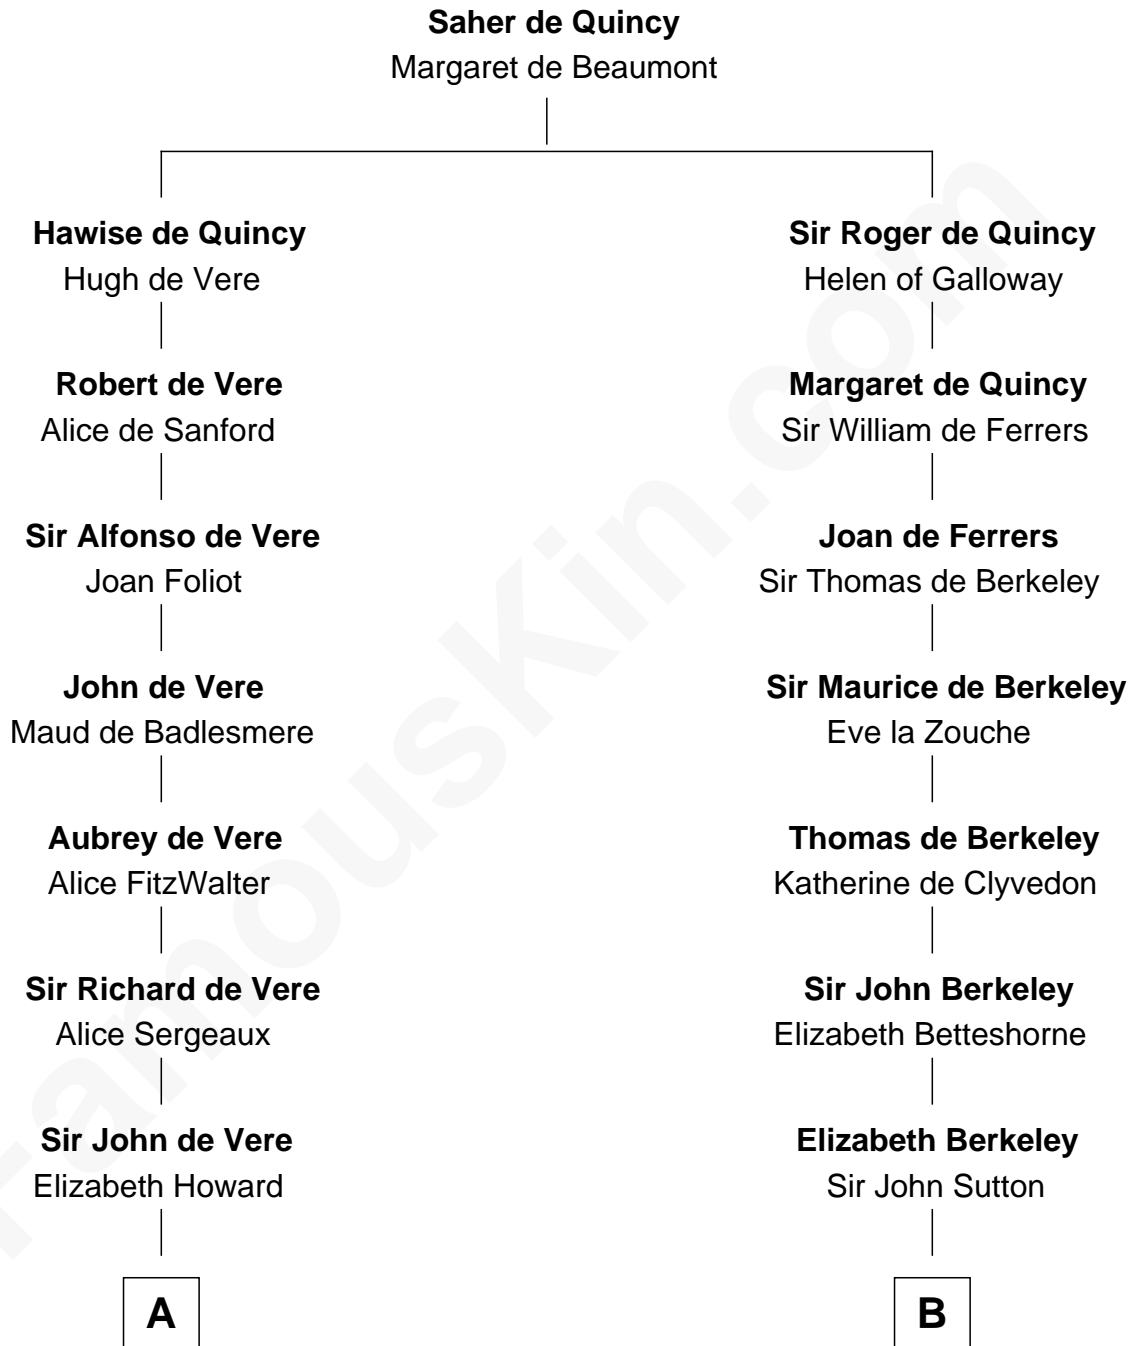

# FamousKin.com Relationship Chart of

**Alan Ladd**

*Movie Actor*

21st cousin of

**John Kerry**

*68th U.S. Secretary of State*

**C**

**Sylvia Americana Sumner**

Abram Shotwell

**Nancy Shotwell**

Alvaro Ladd

**Oscar F. Ladd**

Julia Henrietta Meigs

**Alan Harwood Ladd**

Selina Raleigh

**Alan Ladd**

*Movie Actor*

**D**

**Robert Charles Winthrop**

Elizabeth Cabot Blanchard

**Robert Charles Winthrop**

Elizabeth Mason

**Margaret Tyndal Winthrop**

James Grant Forbes