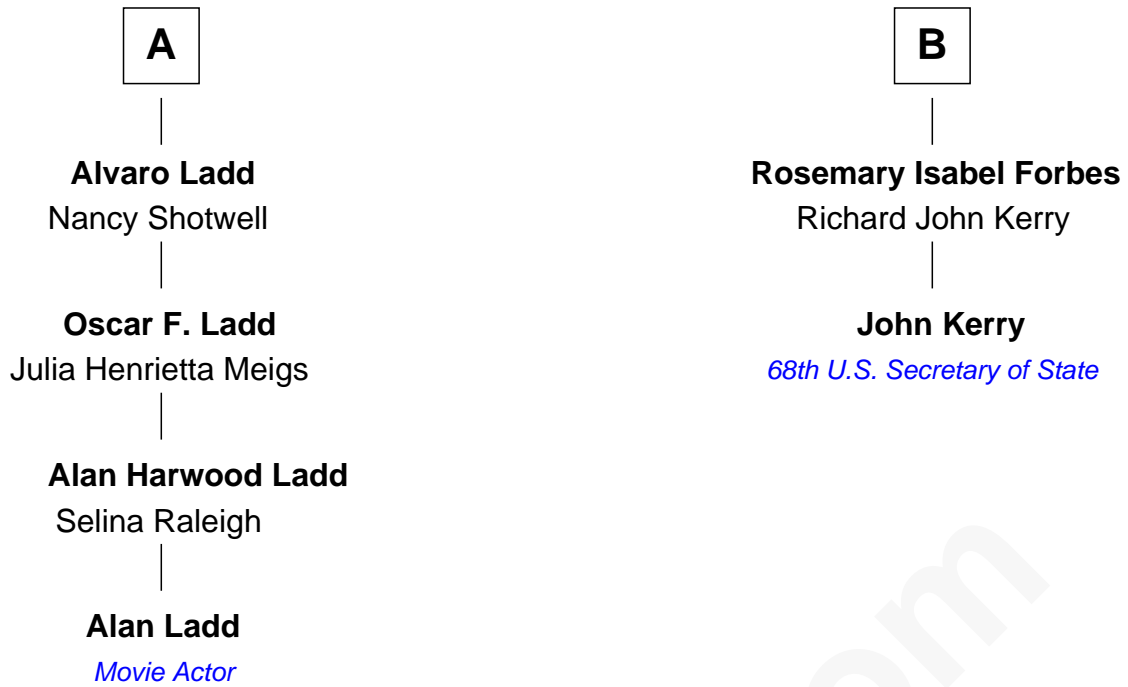

FamousKin.com Relationship Chart of

Alan Ladd
Movie Actor

8th cousin 2 times removed of

John Kerry

68th U.S. Secretary of State

Gov. Thomas Dudley

with wife
Dorothy York

with wife
Katherine Deighton

Anne Dudley
Gov. Simon Bradstreet

Gov. Joseph Dudley
Rebecca Tyng

Hannah Bradstreet
Andrew Wiggin

Anne Dudley
John Winthrop

Dorothy Wiggin
John Gilman

John Still Winthrop
Jane Borland

John Gilman
Abigail Thing

Thomas Lindall Winthrop
Elizabeth Bowdoin Temple

Ann Gilman
Elias Ladd

Robert Charles Winthrop
Elizabeth Cabot Blanchard

John Ladd
Judith Smith

Robert Charles Winthrop
Elizabeth Mason

Josiah Ladd
Nancy Ladd

Margaret Tyndal Winthrop
James Grant Forbes

A

B

FamousKin.com