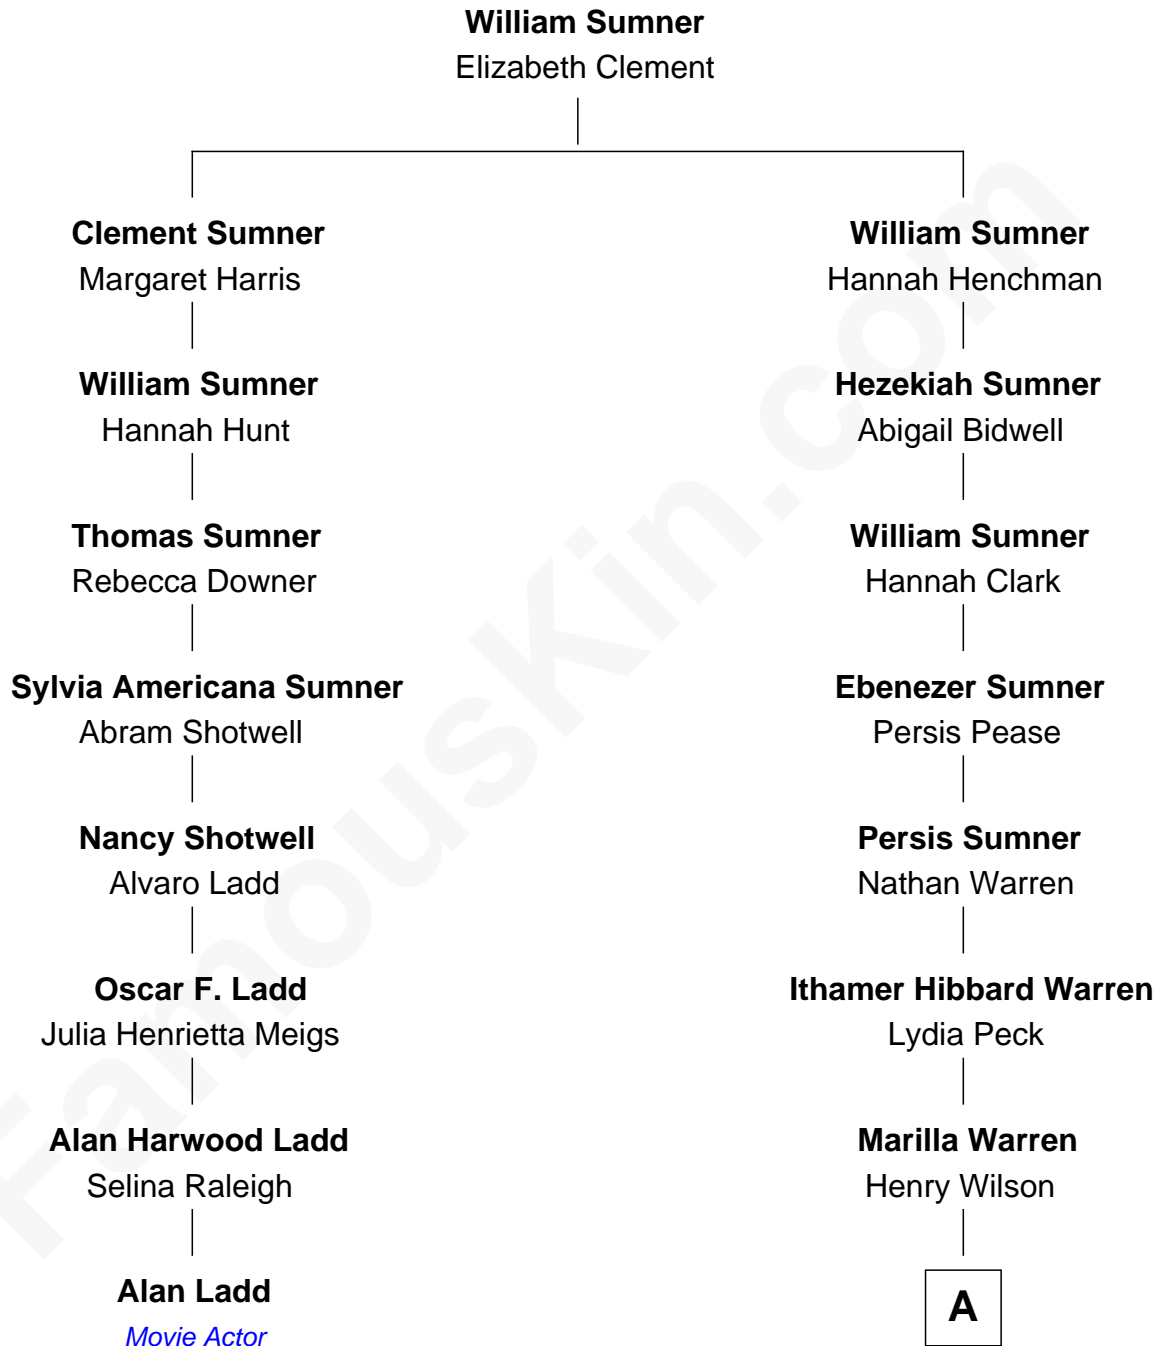

FamousKin.com Relationship Chart of

Alan Ladd
Movie Actor

7th cousin 4 times removed of

Carl Wilson

Co-Founder of The Beach Boys

A

George Washington Wilson

Mary Bailey

William Henry Wilson

Alta Lenora Chitwood

William Coral Wilson

Edith Sophia Sthole

Murray Gage Wilson

Audree Neva Korthof

Carl Wilson

Co-Founder of The Beach Boys