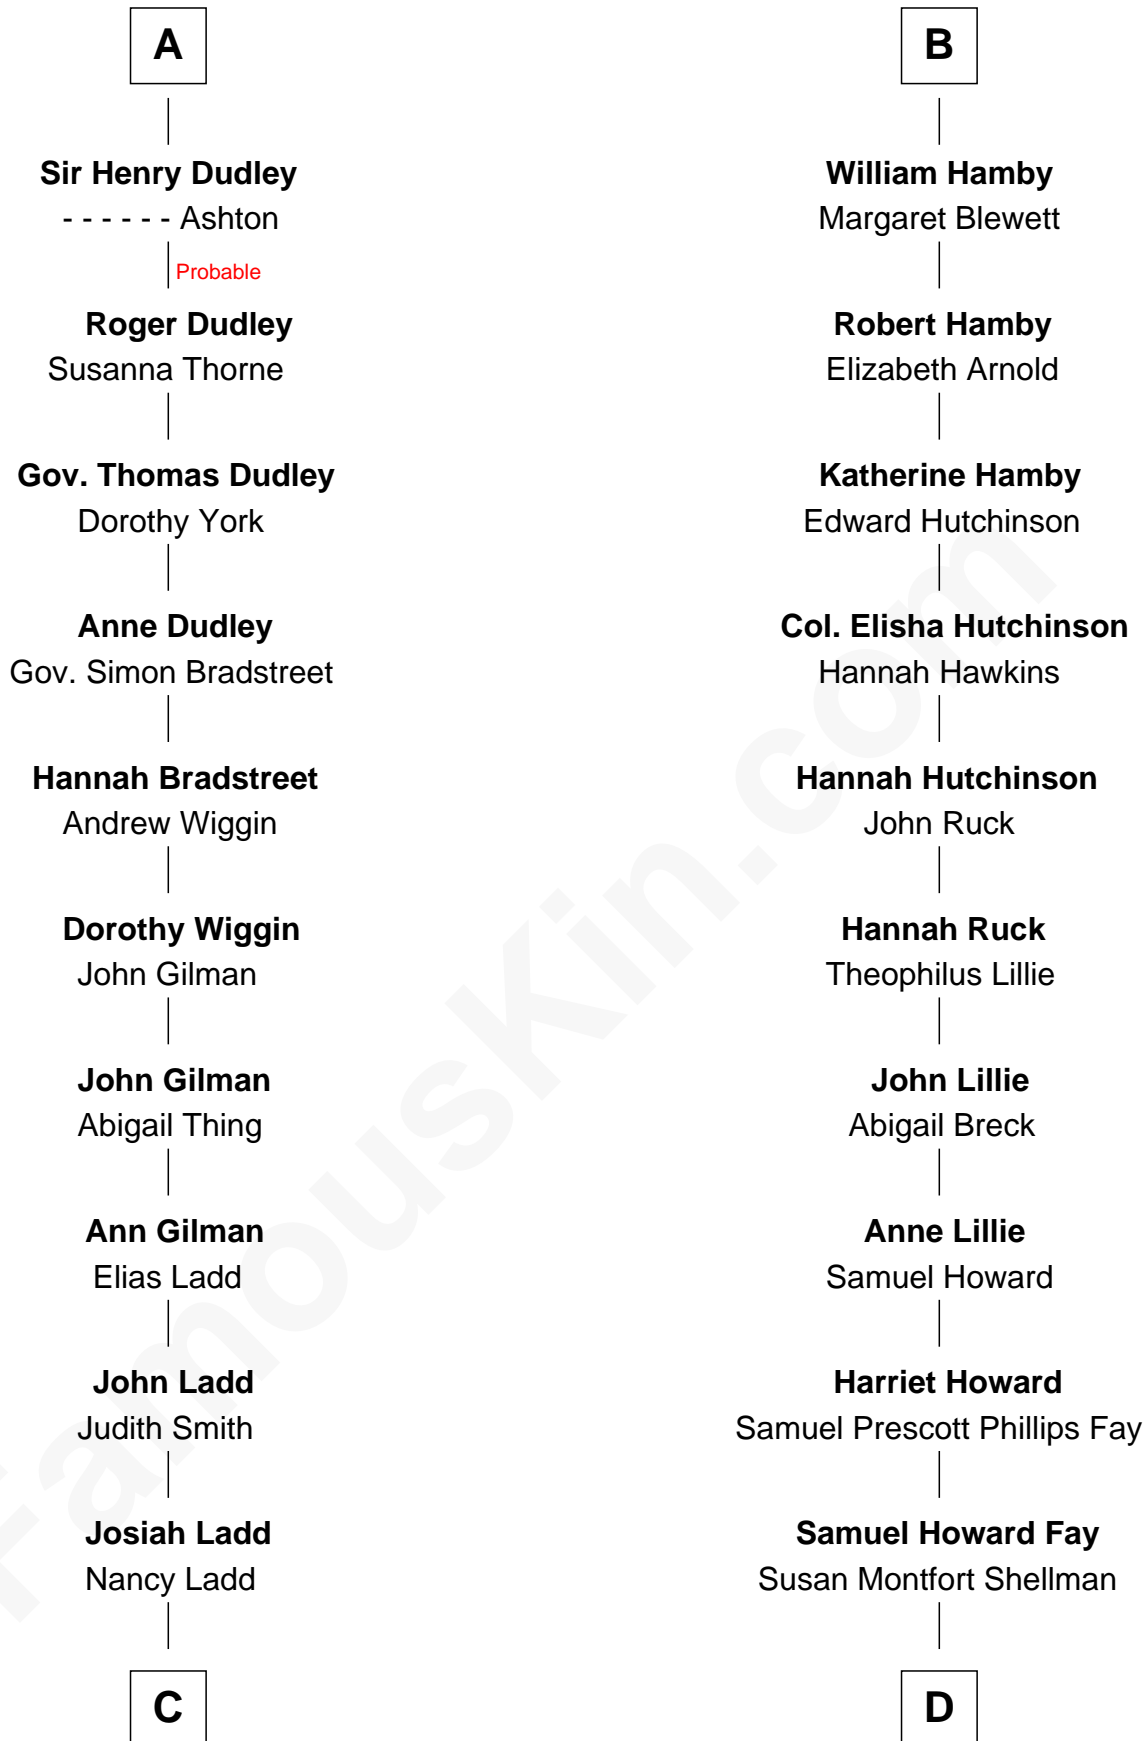

FamousKin.com Relationship Chart of

Alan Ladd
Movie Actor

20th cousin 1 time removed of

Jeb Bush
43rd Governor of Florida

Sir Philip le Despencer
Joan de Cobham

C

Alvaro Ladd
Nancy Shotwell

Oscar F. Ladd
Julia Henrietta Meigs

Alan Harwood Ladd
Selina Raleigh

Alan Ladd
Movie Actor

D

Harriet Eleanor Fay
Rev. James Smith Bush

Samuel Prescott Bush
Flora Sheldon

Prescott Sheldon Bush
Dorothy Wear Walker

George Herbert Walker Bush
Barbara Pierce