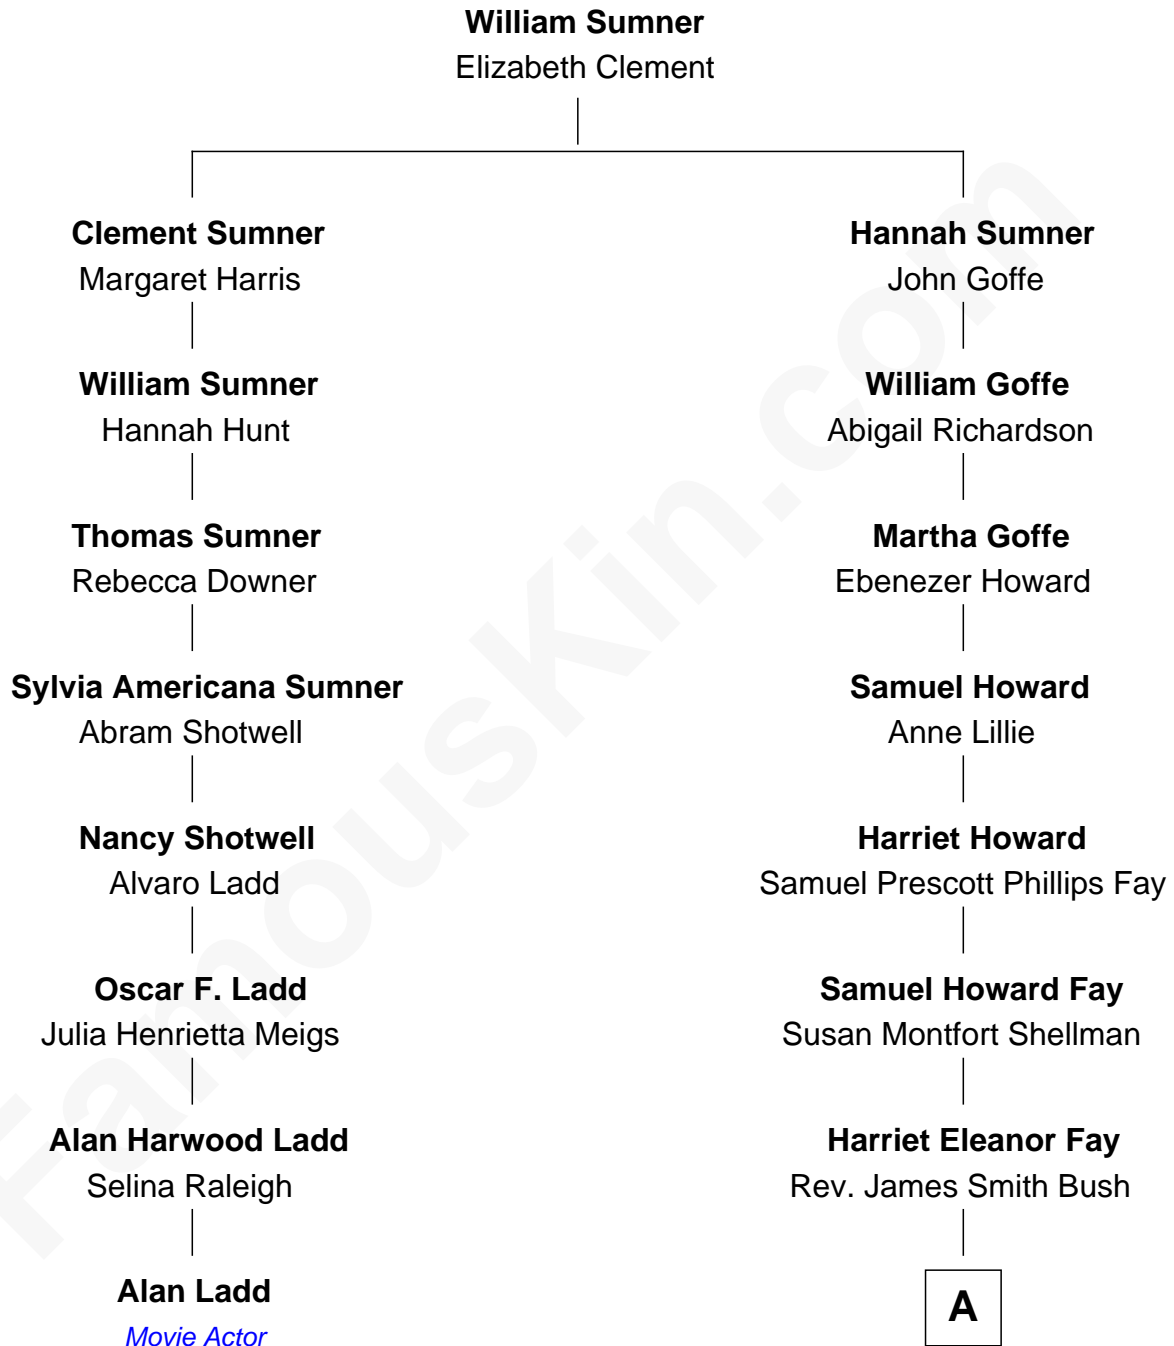

FamousKin.com Relationship Chart of

Alan Ladd
Movie Actor

7th cousin 3 times removed of

Jeb Bush
43rd Governor of Florida

A

Samuel Prescott Bush

Flora Sheldon

Prescott Sheldon Bush

Dorothy Wear Walker

George Herbert Walker Bush

Barbara Pierce

Jeb Bush

43rd Governor of Florida

FamousKin.com