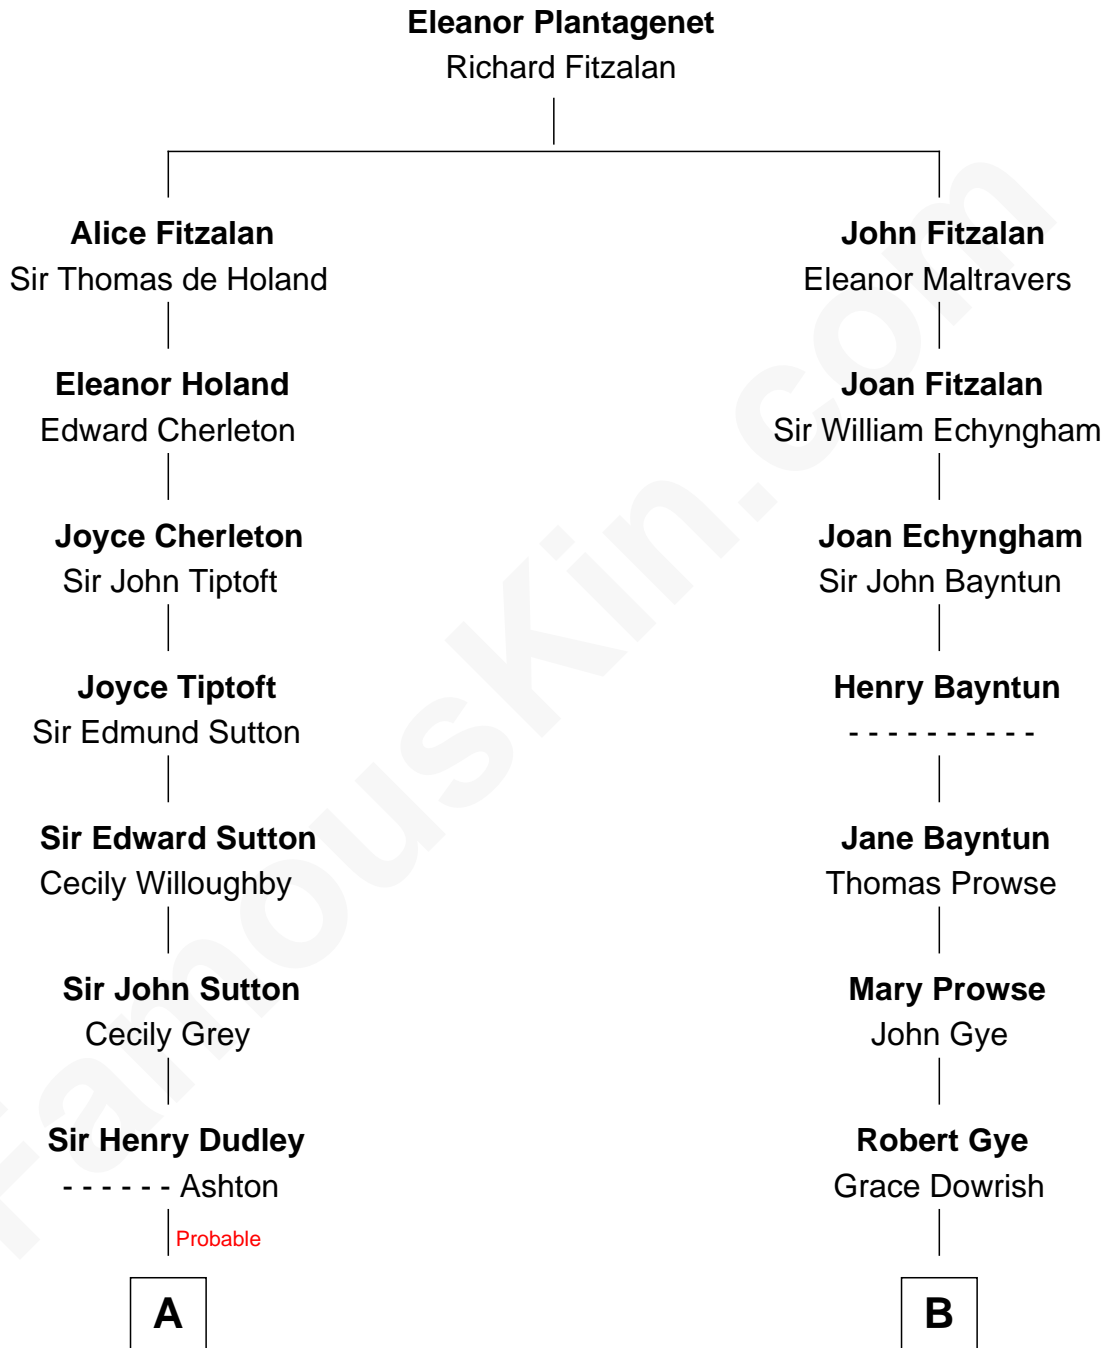

FamousKin.com Relationship Chart of

Alan Ladd

Movie Actor

19th cousin of

Jeb Bush

43rd Governor of Florida

C

Oscar F. Ladd
Julia Henrietta Meigs

Alan Harwood Ladd
Selina Raleigh

Alan Ladd
Movie Actor

D

Marvin Pierce
Pauline Robinson

Barbara Pierce
George Herbert Walker Bush

Jeb Bush
43rd Governor of Florida

FamousKin.com