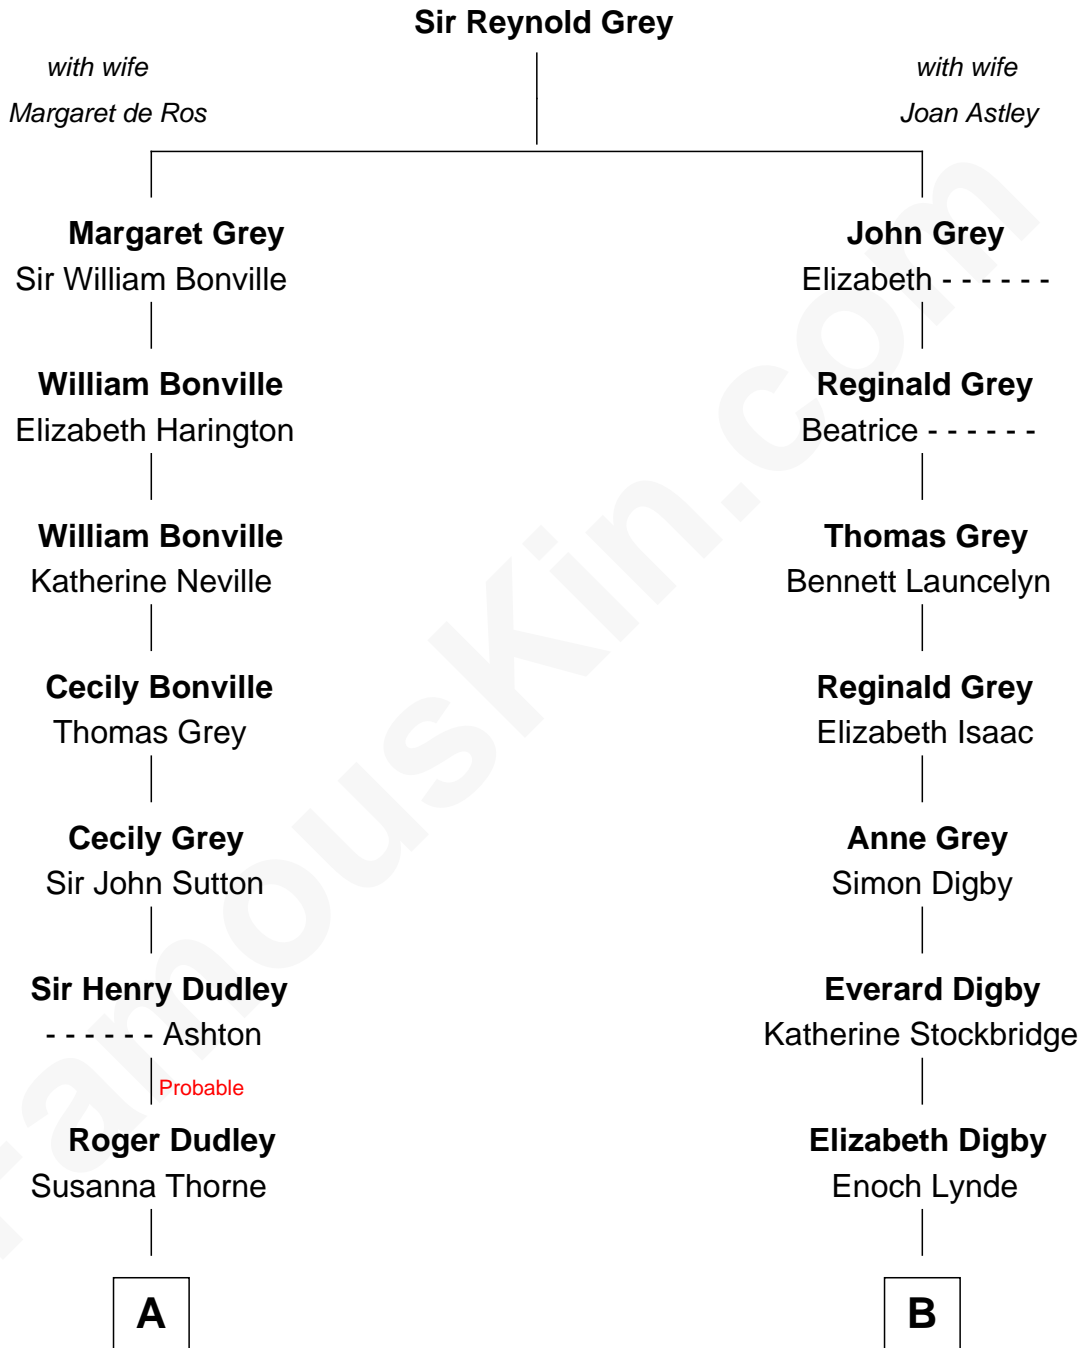

FamousKin.com Relationship Chart of

Alan Ladd
Movie Actor

17th cousin 1 time removed of

Sigourney Weaver
Movie Actress

C

—
Alan Harwood Ladd

Selina Raleigh

—
Alan Ladd