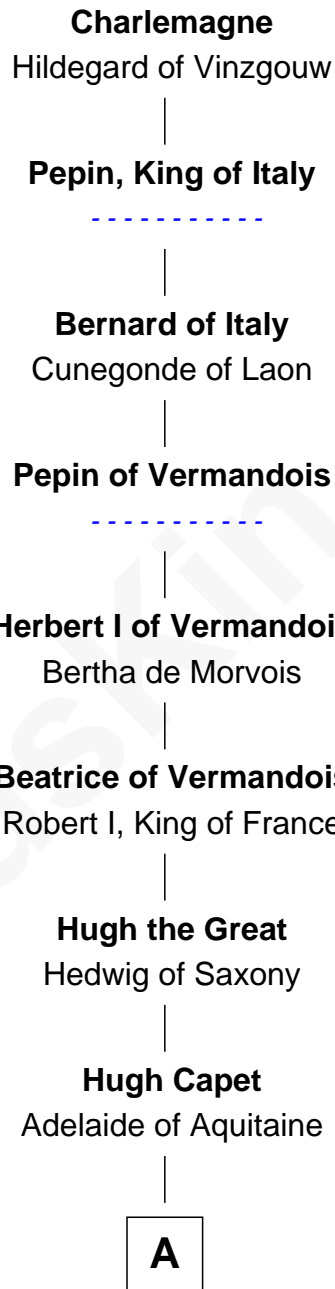

# FamousKin.com Relationship Chart of

**Alan Ladd**

*Movie Actor*

34th Great-grandson of

**Charlemagne**

*King of the Franks*

**A**

**Robert II, King of France**

Alice de Sanford

**Sir Alfonso de Vere**

Joan Foliot

**B**

**B**

**John de Vere**

Maud de Badlesmere

**Aubrey de Vere**