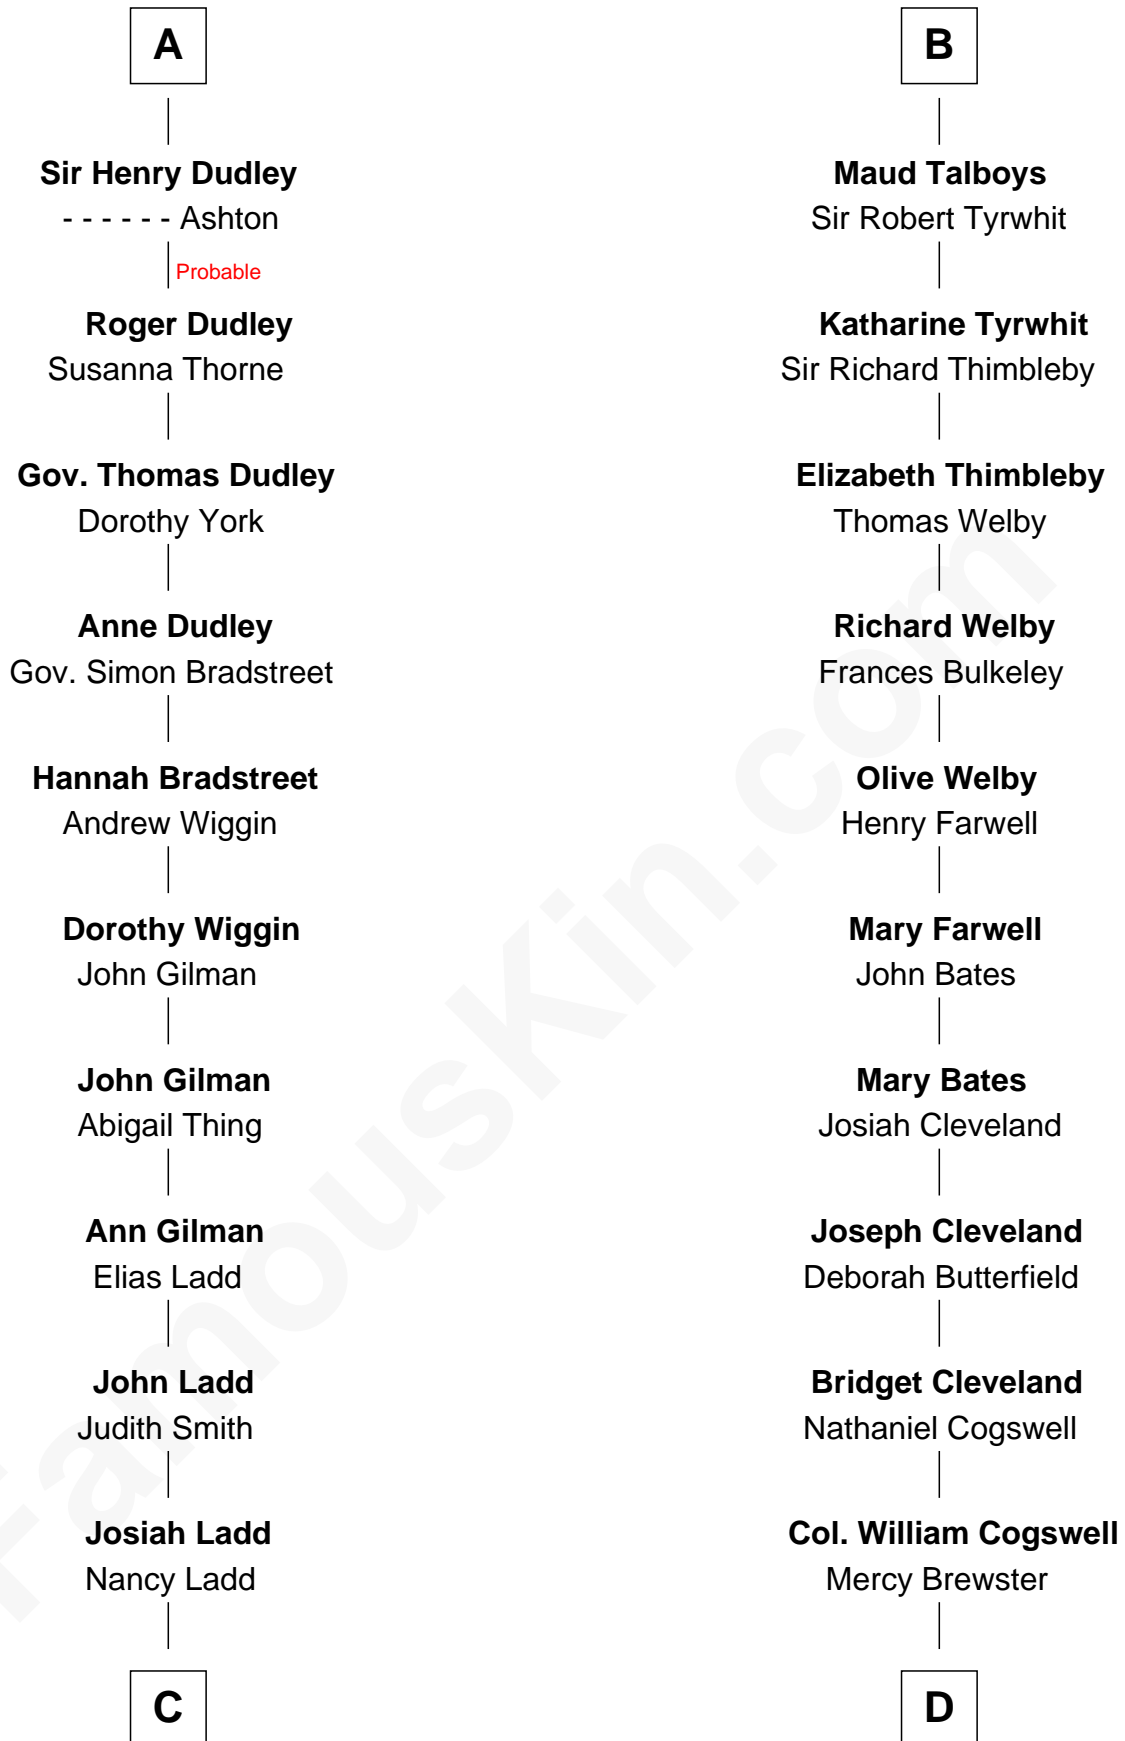

FamousKin.com Relationship Chart of

Alan Ladd
Movie Actor

20th cousin 1 time removed of

Thomas Pynchon
American Novelist

Sir Hugh I de Audley
Iseult de Mortimer

C

Alvaro Ladd
Nancy Shotwell

Oscar F. Ladd
Julia Henrietta Meigs

Alan Harwood Ladd
Selina Raleigh

Alan Ladd
Movie Actor

D

Dr. William Henry Cogswell
Lucretia Anne Payne

Annie Payne Cogswell
William Lyon Pynchon

William Henry Chichele Pynchon
Carrie Susan Moyses

Thomas Ruggles Pynchon
Catherine Frances Bennett