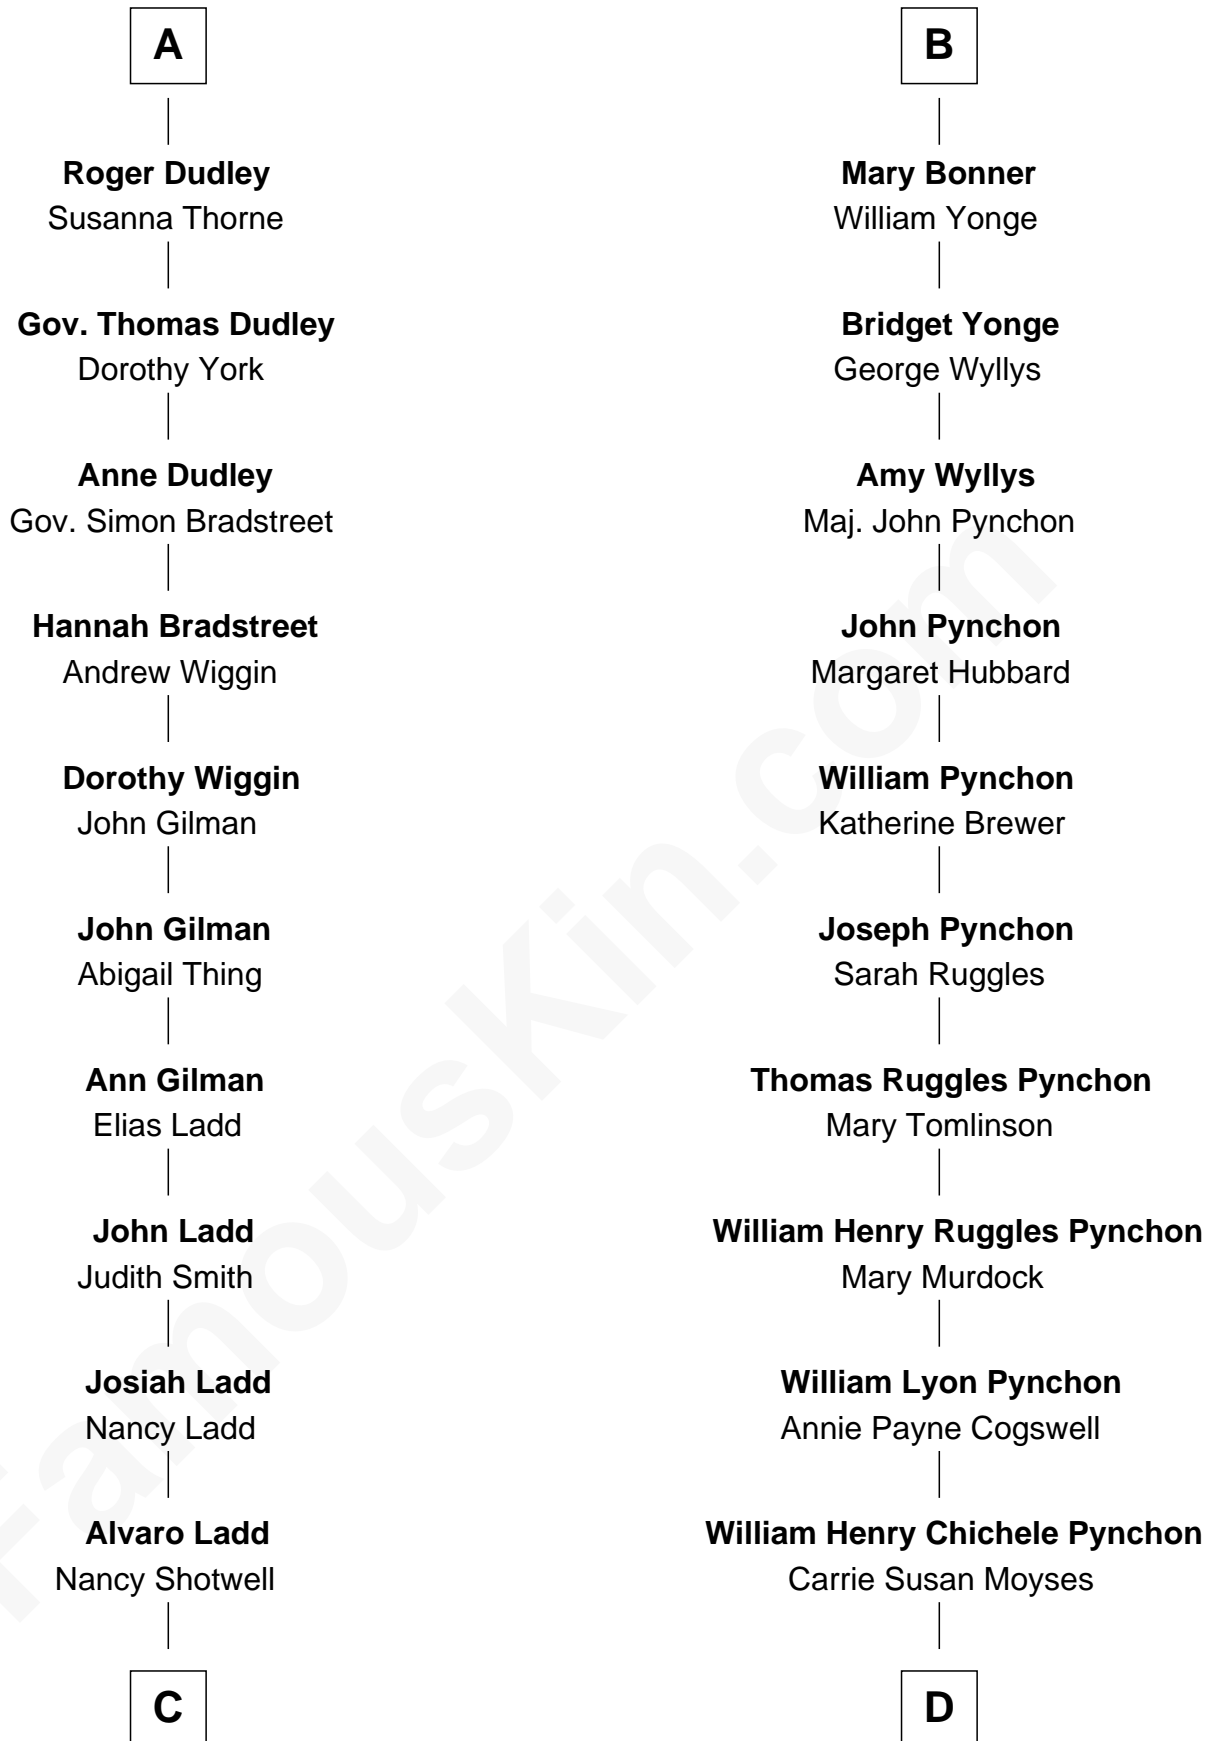

FamousKin.com Relationship Chart of

Alan Ladd

Movie Actor

18th cousin 1 time removed of

Thomas Pynchon

American Novelist

Eleanor Plantagenet

Richard Fitzalan

Alice Fitzalan
Sir Thomas de Holand

Eleanor Holand
Edward Cherleton

Joyce Cherleton
Sir John Tiptoft

Joyce Tiptoft
Sir Edmund Sutton

Sir Edward Sutton
Cecily Willoughby

Sir John Sutton
Cecily Grey

Sir Henry Dudley
----- Ashton

Probable

A

Sir Richard Fitzalan
Elizabeth de Bohun

Elizabeth Fitzalan
Sir Robert Goushill

Joan Goushill
Sir Thomas Stanley

Katherine Stanley
Sir John Savage

Sir Christopher Savage
Anne Stanley

Sir Christopher Savage
Anne Lygon

Bridget Savage
Anthony Bonner

B

C

Oscar F. Ladd
Julia Henrietta Meigs

Alan Harwood Ladd
Selina Raleigh

Alan Ladd
Movie Actor

D

Thomas Ruggles Pynchon
Catherine Frances Bennett