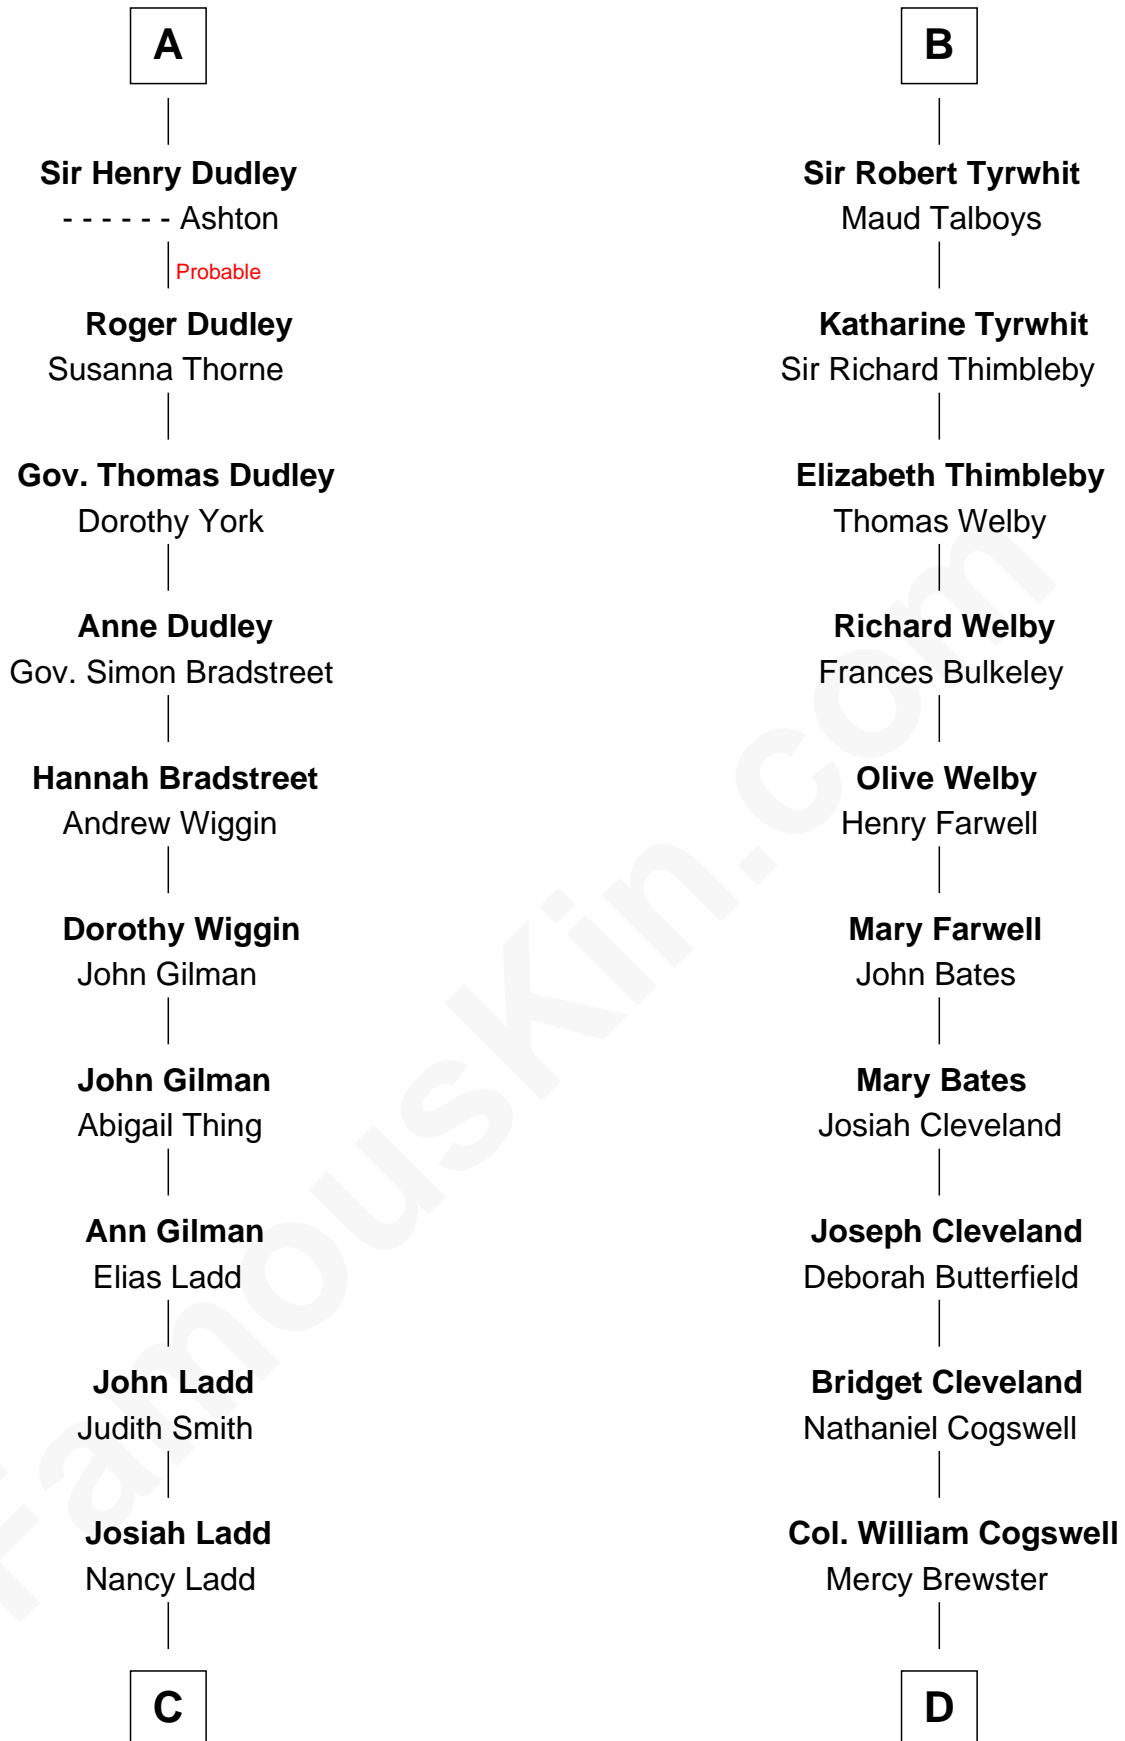

FamousKin.com Relationship Chart of

Alan Ladd
Movie Actor

20th cousin 1 time removed of

Thomas Pynchon
American Novelist

Eudo la Zouche
Milicent de Cantilupe

Eve la Zouche
Sir Maurice de Berkeley

Thomas de Berkeley
Katherine de Clyvedon

Sir John Berkeley
Elizabeth Betteshorne

Elizabeth Berkeley
Sir John Sutton

Sir Edmund Sutton
Joyce Tiptoft

Sir Edward Sutton
Cecily Willoughby

Sir John Sutton
Cecily Grey

A

Sir William la Zouche
Maud Lovel

Milicent la Zouche
Sir William Deincourt

Margaret Deincourt
Sir Robert de Tibetot

Elizabeth de Tibetot
Sir Philip le Despencer

Margery Despencer
Sir Roger Wentworth

Agnes Wentworth
Sir Robert Constable

Anne Constable
William Tyrwhit

B

C

Alvaro Ladd
Nancy Shotwell