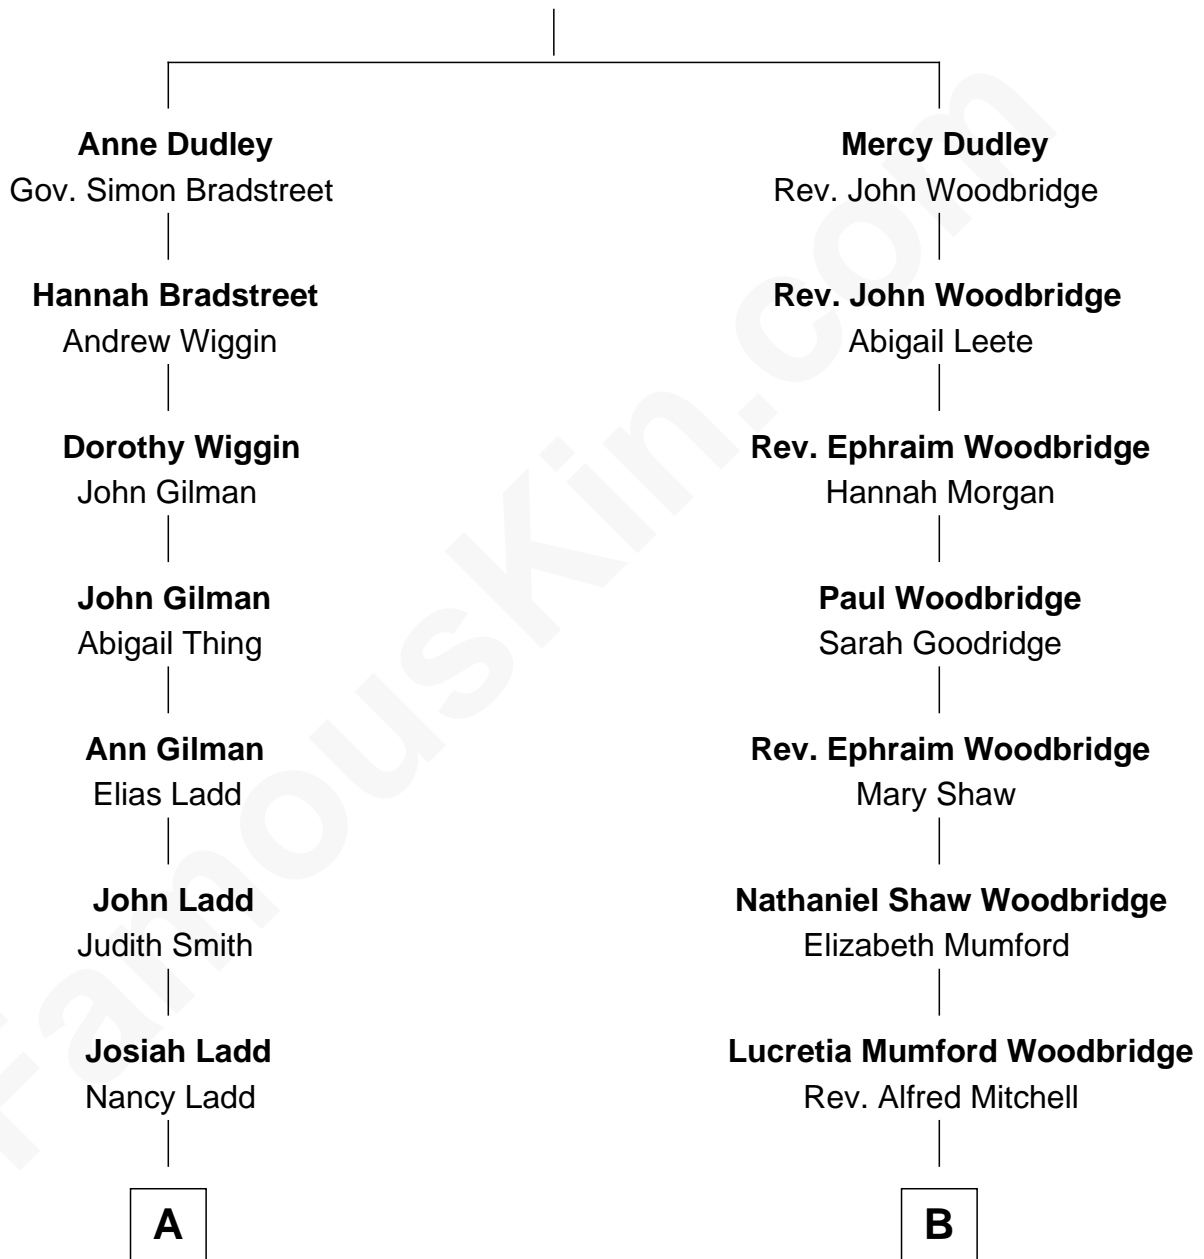

# FamousKin.com Relationship Chart of

**Alan Ladd**  
*Movie Actor*

10th cousin 2 times removed of

**Paget Brewster**  
*TV Actress*

**Gov. Thomas Dudley**  
Dorothy York

**A**

**Alvaro Ladd**  
Nancy Shotwell

**Oscar F. Ladd**  
Julia Henrietta Meigs

**Alan Harwood Ladd**  
Selina Raleigh

**Alan Ladd**  
*Movie Actor*

**B**

**Donald Grant Mitchell**  
Mary Frances Pringle

**Mary Pringle Mitchell**  
Edward Larned Ryerson

**Donald Mitchell Ryerson**  
Isabelle McGenniss

**Joan Ryerson**  
George Washington Wales Brewster

**Galen Brewster**  
Hathaway Tew

**Paget Brewster**  
*TV Actress*