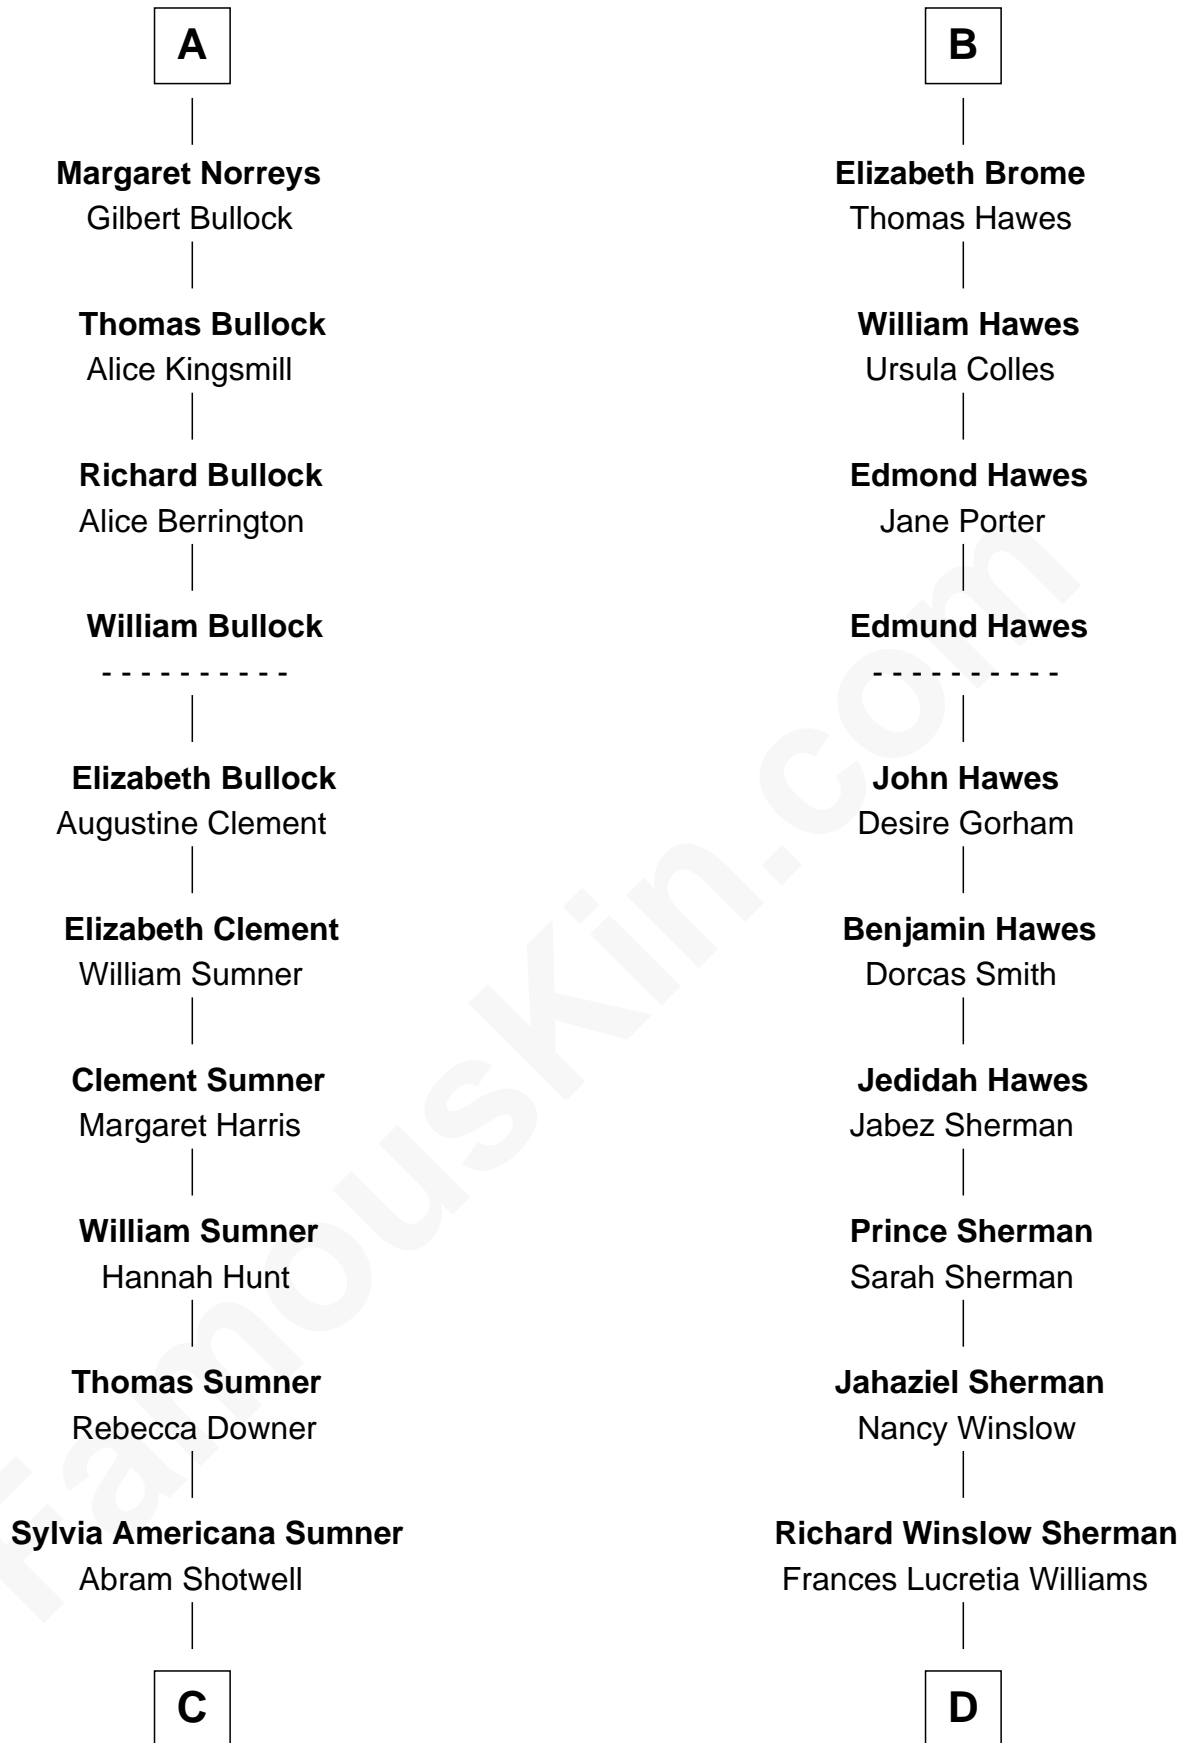

# FamousKin.com Relationship Chart of

**Alan Ladd**  
*Movie Actor*

18th cousin 2 times removed of

**James Sherman**  
*27th U.S. Vice-President*

**Sir Richard of Cornwall**

Joan - - - - -

FamousKin.com