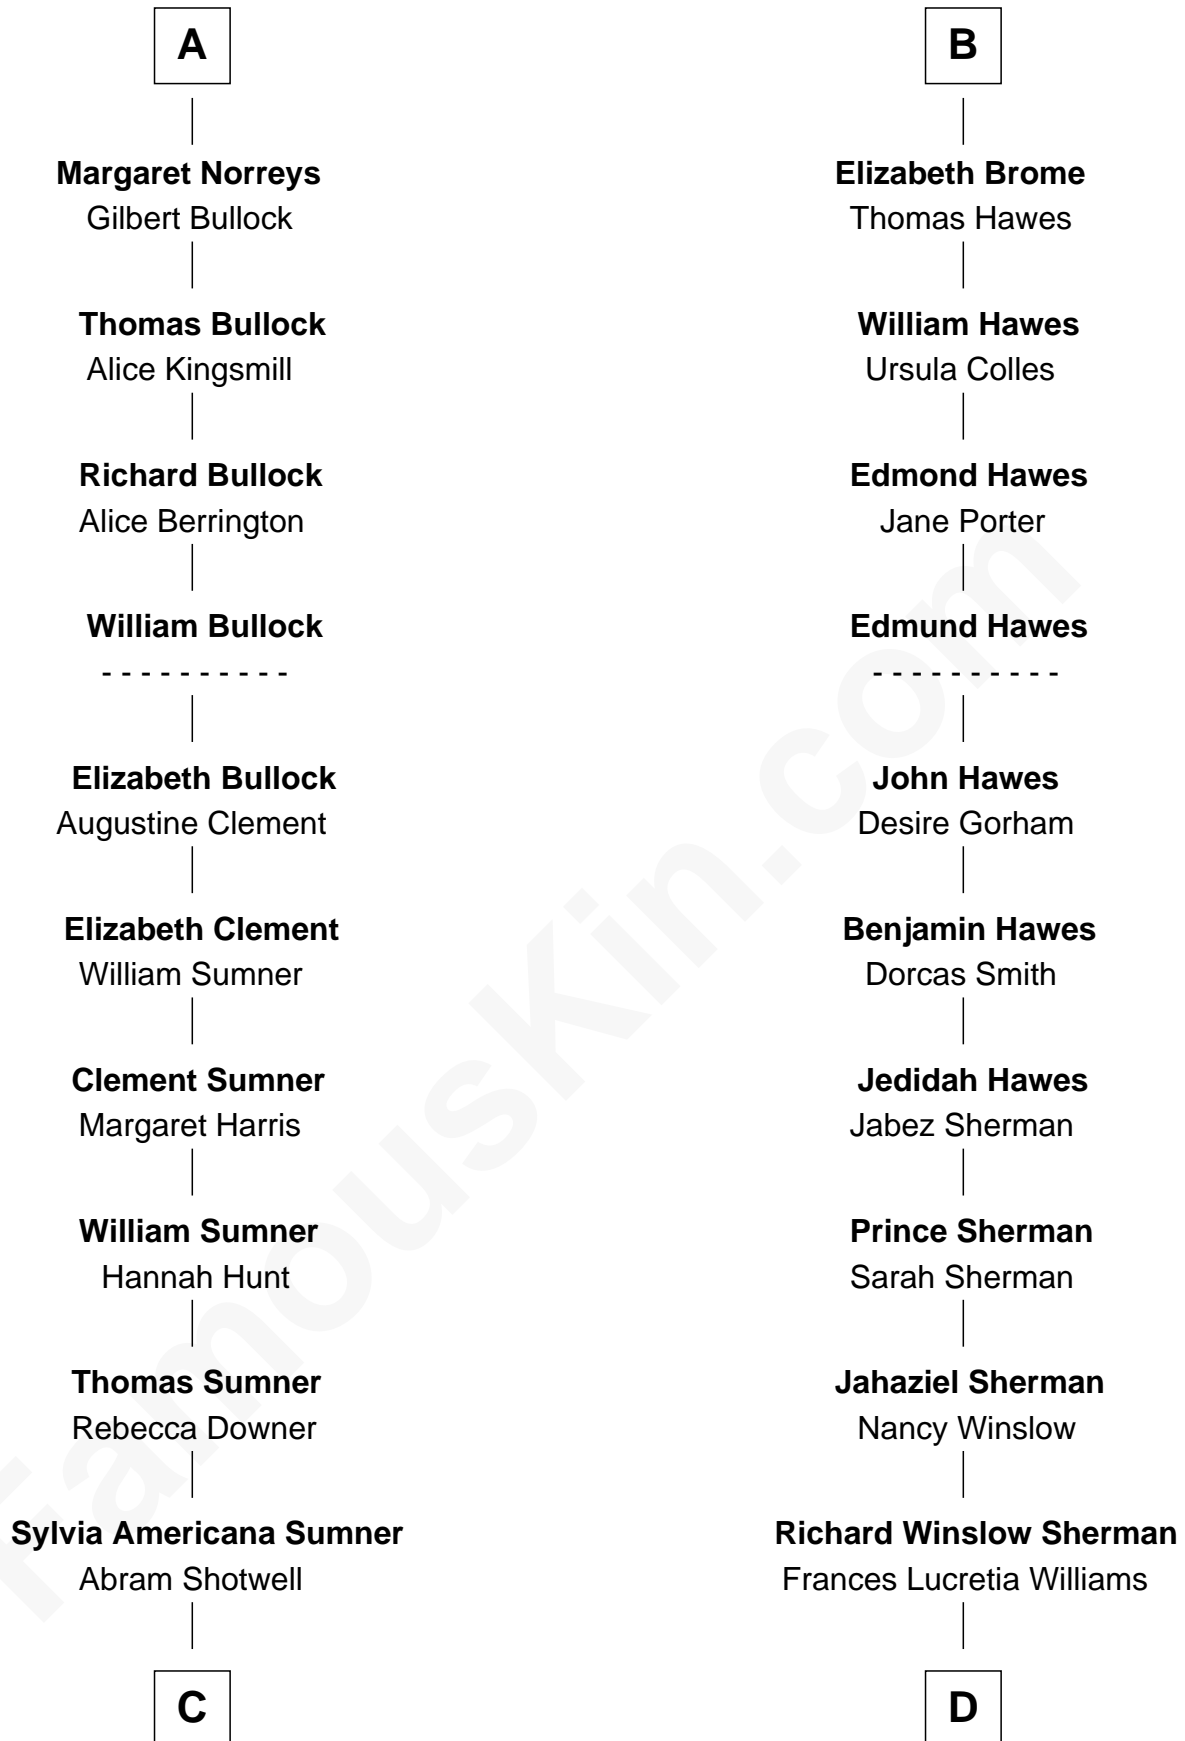

# FamousKin.com Relationship Chart of

**Alan Ladd**  
*Movie Actor*

18th cousin 2 times removed of

**James Sherman**  
*27th U.S. Vice-President*

Sir William le Latimer

FamousKin.com