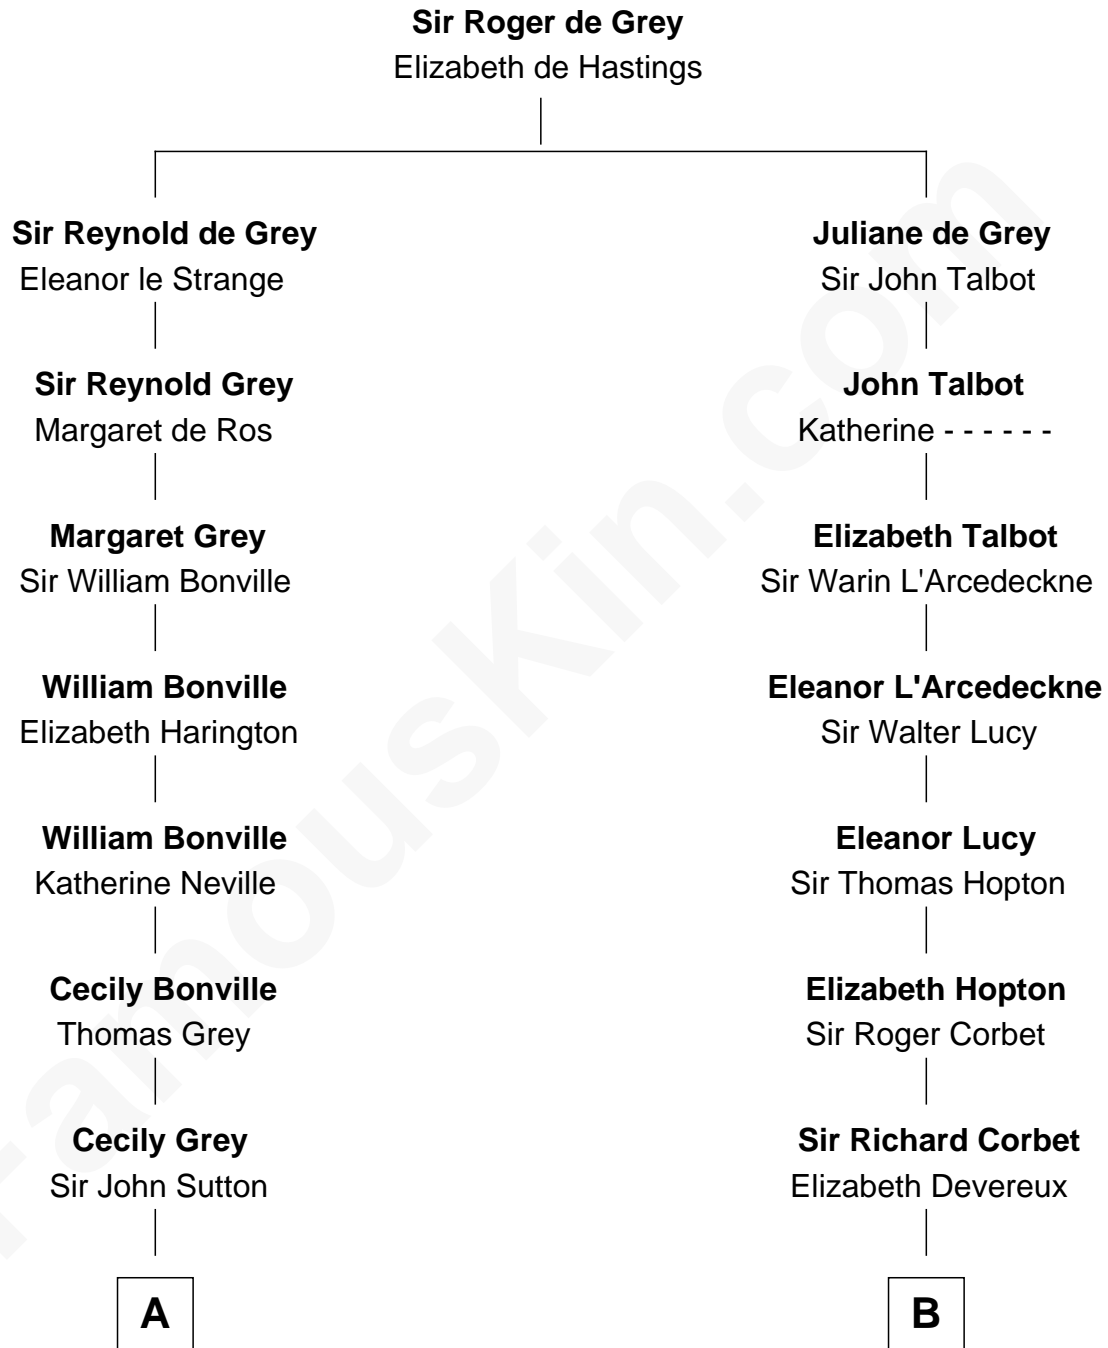

# FamousKin.com Relationship Chart of

**Alan Ladd**  
*Movie Actor*

20th cousin 1 time removed of

**Allen Dulles**  
*5th Director of the C.I.A.*

**C**

**Alvaro Ladd**  
Nancy Shotwell

**Oscar F. Ladd**  
Julia Henrietta Meigs

**Alan Harwood Ladd**  
Selina Raleigh

**Alan Ladd**  
*Movie Actor*

**D**

**Joanna Leffingwell**  
Charles Lathrop

**Harriet Wadsworth Lathrop**  
Rev. Miron Winslow

**Harriet Lathrop Winslow**  
Rev. John Welsh Dulles