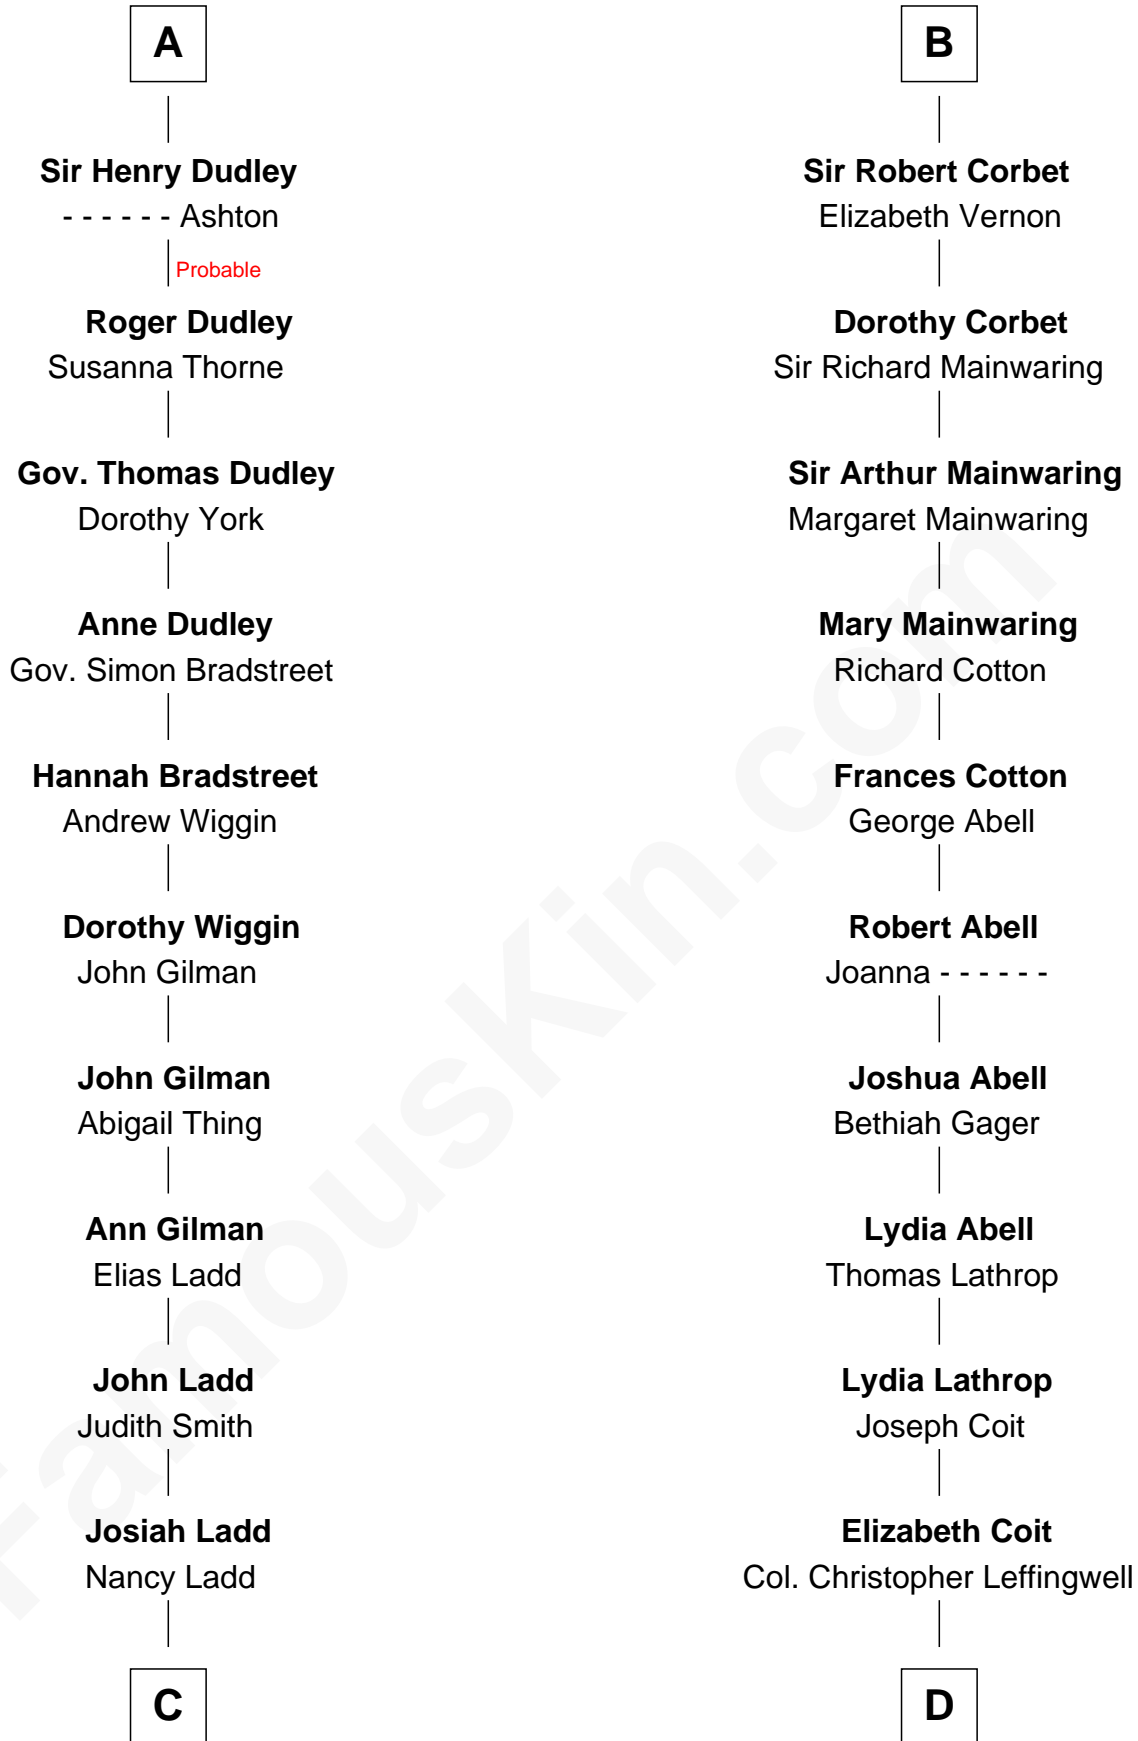

# FamousKin.com Relationship Chart of

**Alan Ladd**  
*Movie Actor*

20th cousin 1 time removed of

**Allen Dulles**  
*5th Director of the C.I.A.*

**C**

**Alvaro Ladd**  
Nancy Shotwell

**Oscar F. Ladd**  
Julia Henrietta Meigs

**Alan Harwood Ladd**  
Selina Raleigh

**Alan Ladd**  
*Movie Actor*

**D**

**Joanna Leffingwell**  
Charles Lathrop

**Harriet Wadsworth Lathrop**  
Rev. Miron Winslow

**Harriet Lathrop Winslow**  
Rev. John Welsh Dulles

**Allen Macy Dulles**  
Edith Foster

**Allen Dulles**  
*5th Director of the C.I.A.*

FamousKin.com