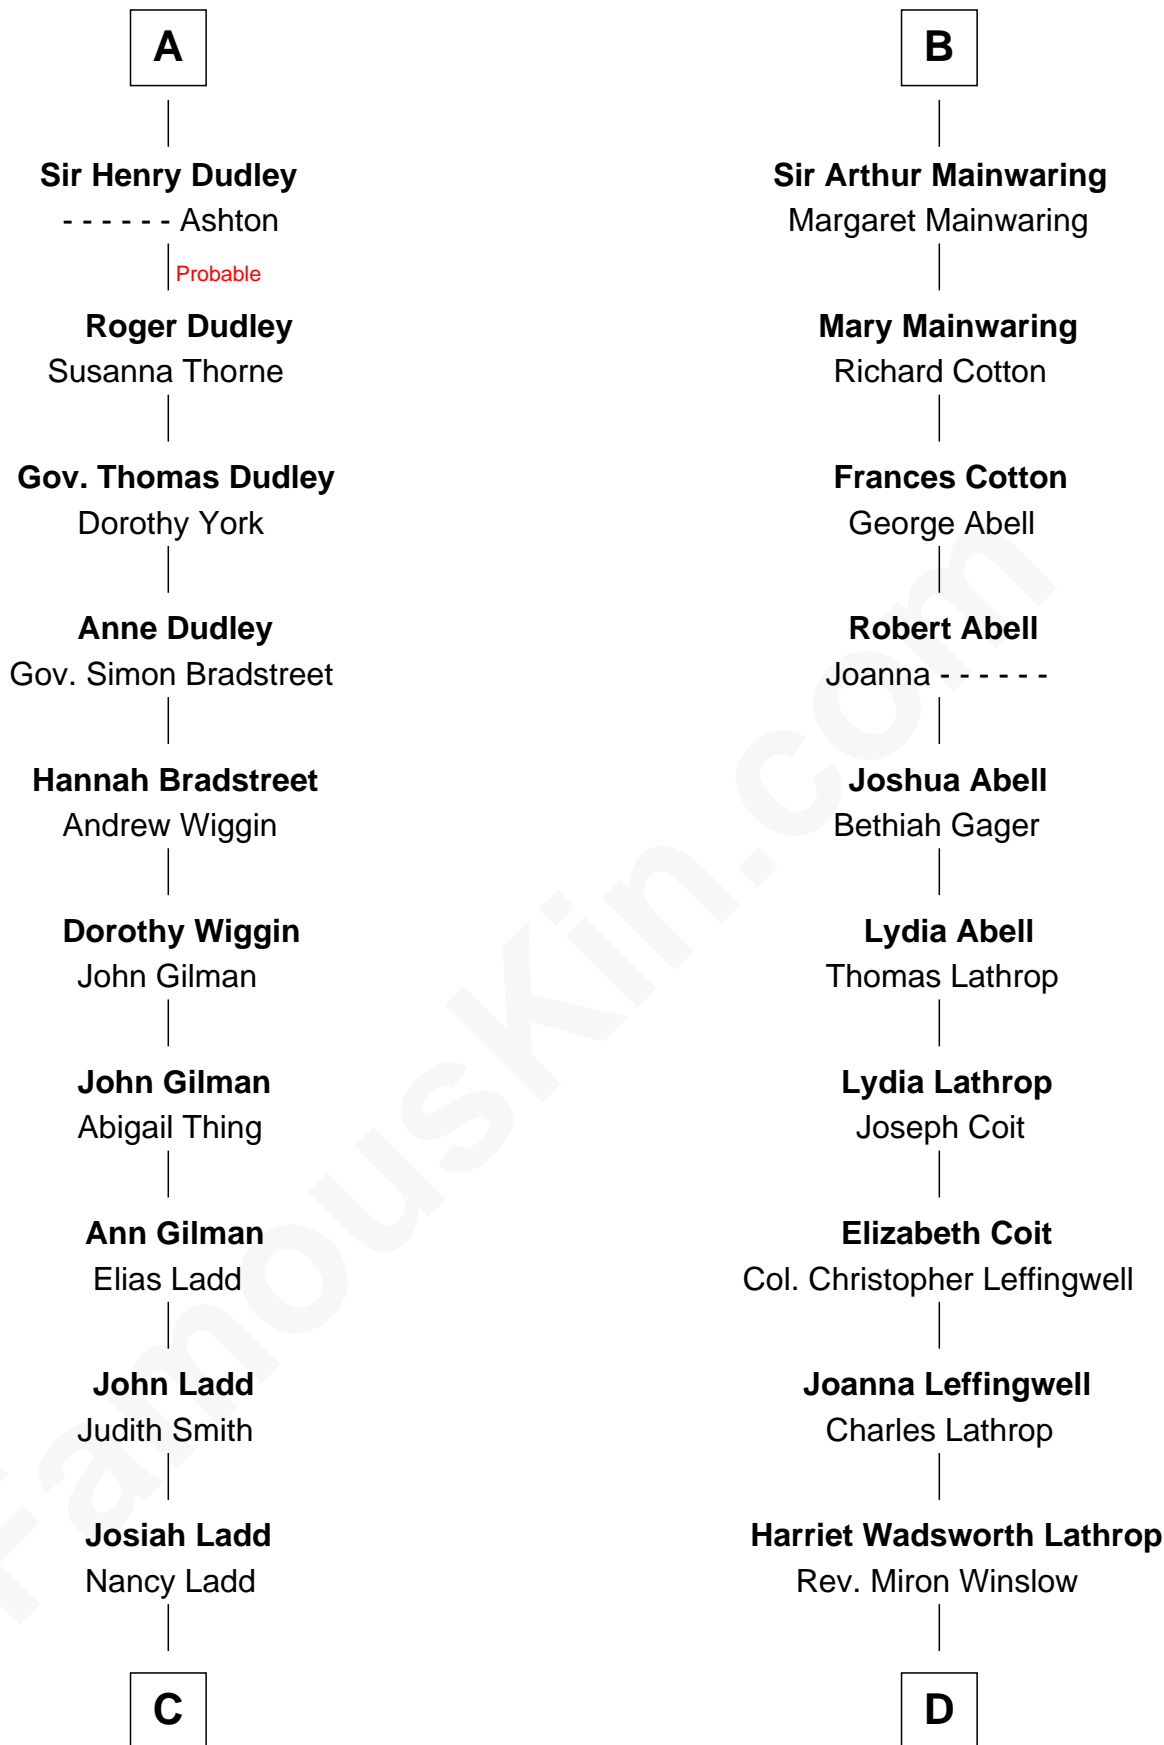

# FamousKin.com Relationship Chart of

**Alan Ladd**  
*Movie Actor*

19th cousin 1 time removed of

**Allen Dulles**  
*5th Director of the C.I.A.*

**Sir William de Ros**  
Margery de Badlesmere

**Thomas de Ros**  
Beatrice de Stafford

**Margaret de Ros**  
Sir Reynold Grey

**Margaret Grey**  
Sir William Bonville

**William Bonville**  
Elizabeth Harington

**William Bonville**  
Katherine Neville

**Cecily Bonville**  
Thomas Grey

**Cecily Grey**  
Sir John Sutton

**A**

**Maud de Roos**  
John de Welles

**Anne de Welles**  
James Butler

**James Butler**  
Joan Beauchamp

**Elizabeth Butler**  
John Talbot

**Ann Talbot**  
Sir Henry Vernon

**Elizabeth Vernon**  
Sir Robert Corbet

**Dorothy Corbet**  
Sir Richard Mainwaring

**B**

**C**

**Alvaro Ladd**  
Nancy Shotwell

**Oscar F. Ladd**  
Julia Henrietta Meigs

**Alan Harwood Ladd**  
Selina Raleigh

**Alan Ladd**  
*Movie Actor*

**D**