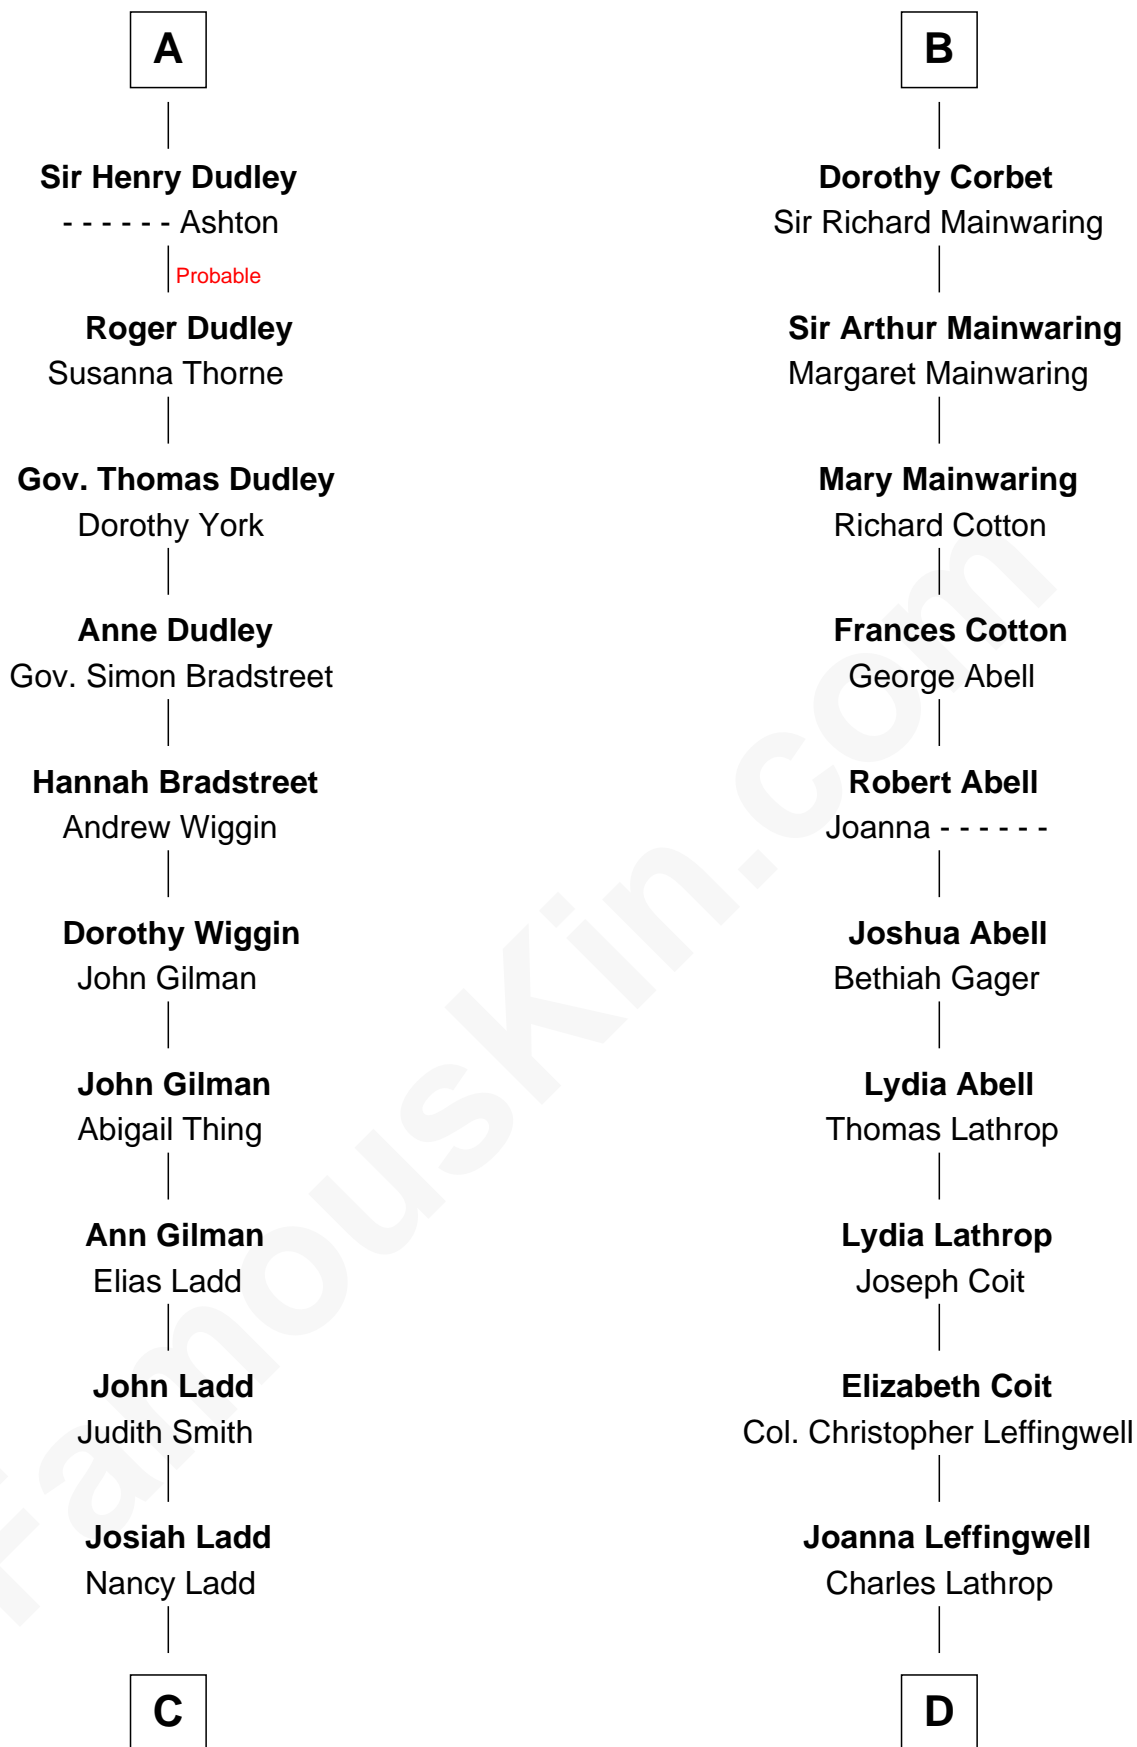

# FamousKin.com Relationship Chart of

**Alan Ladd**

*Movie Actor*

20th cousin of

**Allen Dulles**

*5th Director of the C.I.A.*

**Ralph de Stafford**

Margaret de Audley

**William Bonville**

Katherine Neville

**Cecily Bonville**

Thomas Grey

**Cecily Grey**

Sir John Sutton

**A**

**Elizabeth de Stafford**

Sir Walter Devereux

**Elizabeth Devereux**

Sir Richard Corbet

**Sir Robert Corbet**

Elizabeth Vernon

**B**

**C**

**Alvaro Ladd**  
Nancy Shotwell

**Oscar F. Ladd**  
Julia Henrietta Meigs

**Alan Harwood Ladd**  
Selina Raleigh

**Alan Ladd**  
*Movie Actor*

**D**

**Harriet Wadsworth Lathrop**  
Rev. Miron Winslow

**Harriet Lathrop Winslow**  
Rev. John Welsh Dulles