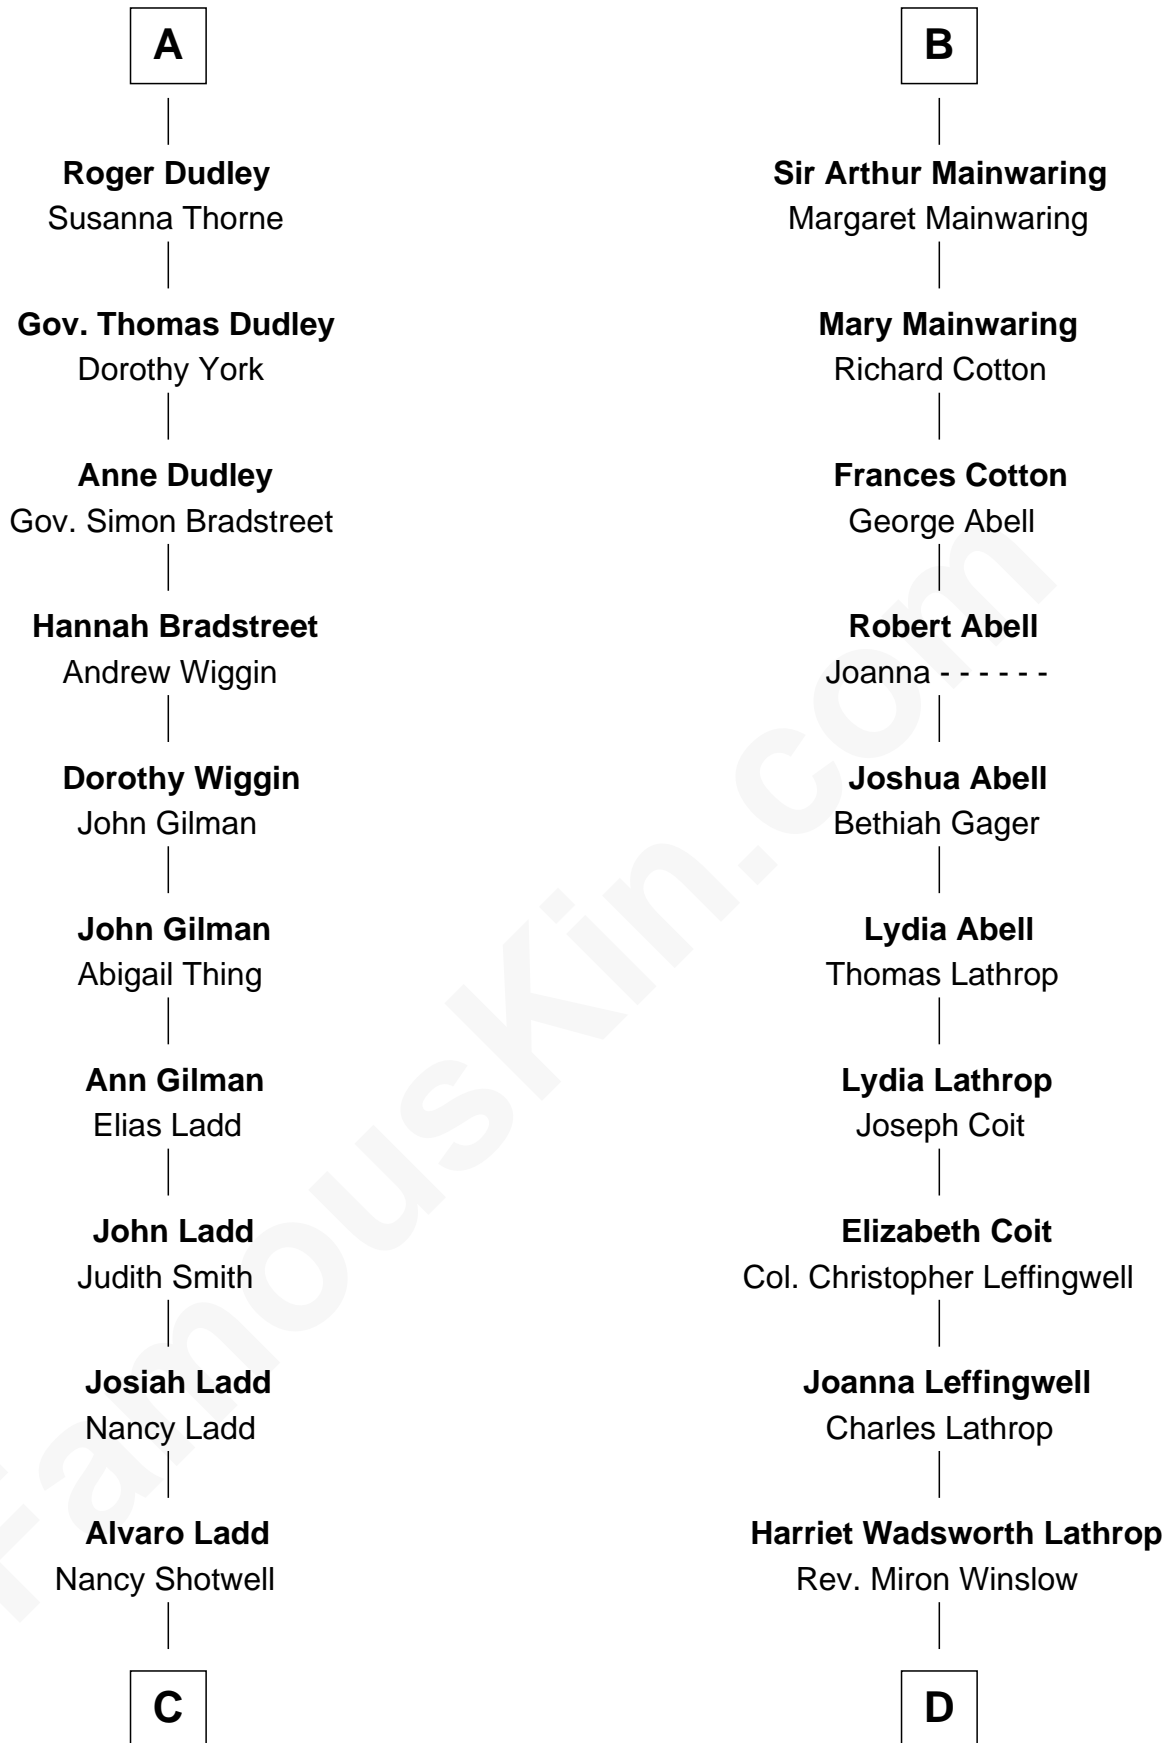

FamousKin.com Relationship Chart of

Alan Ladd

Movie Actor

19th cousin of

Allen Dulles

5th Director of the C.I.A.

C

Oscar F. Ladd
Julia Henrietta Meigs