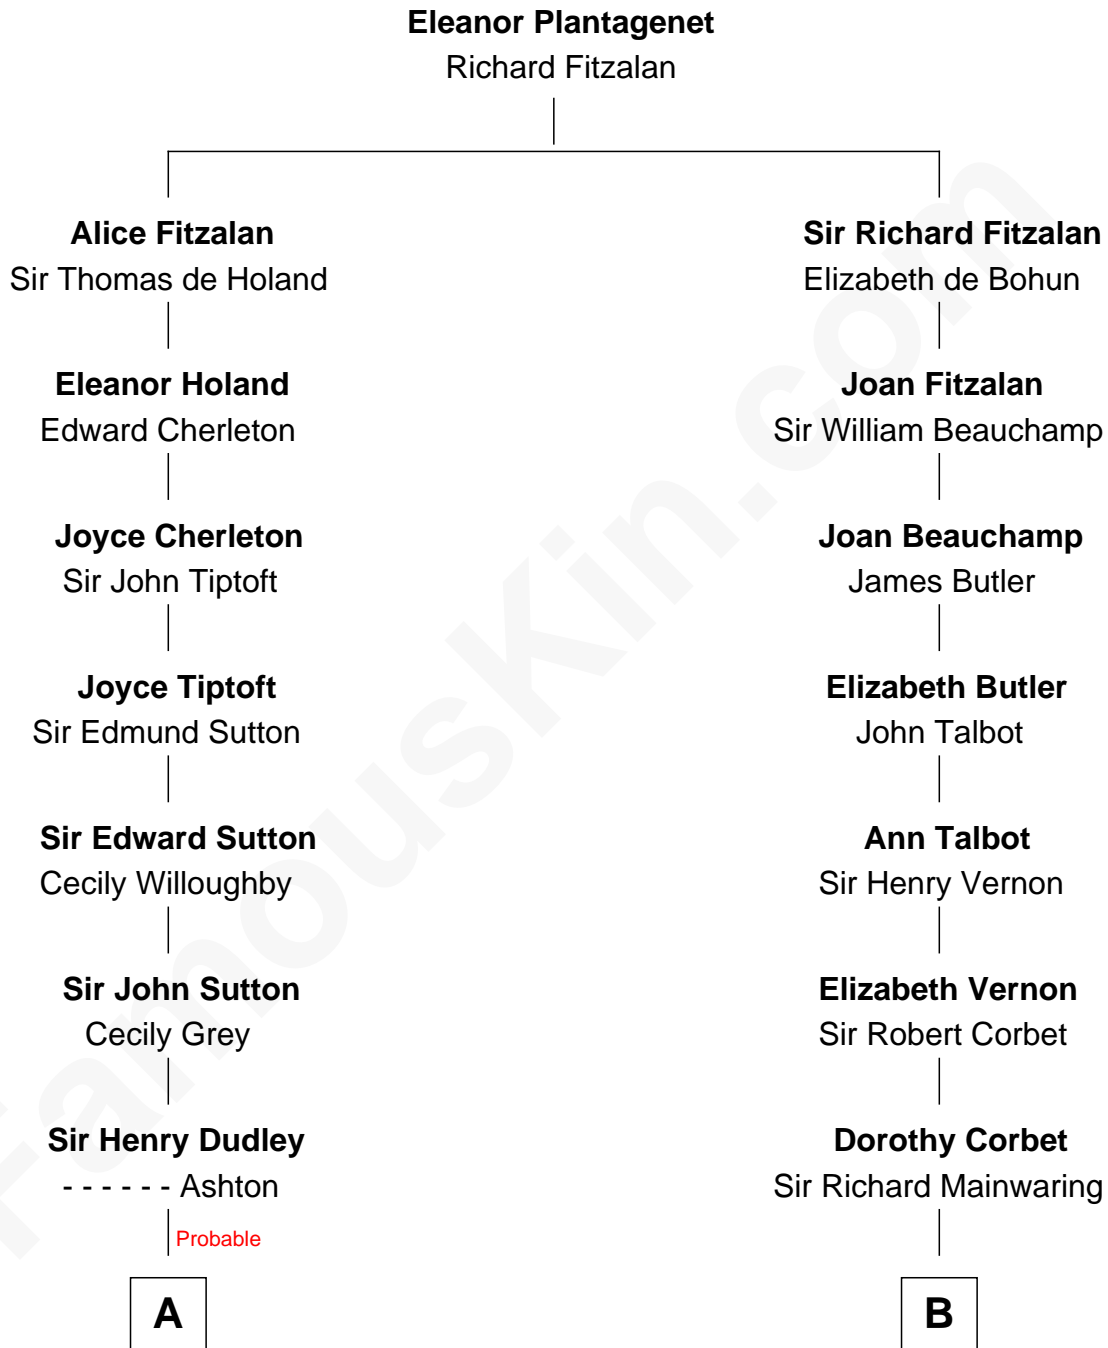

FamousKin.com Relationship Chart of

Alan Ladd

Movie Actor

19th cousin of

Allen Dulles

5th Director of the C.I.A.

C

Oscar F. Ladd
Julia Henrietta Meigs