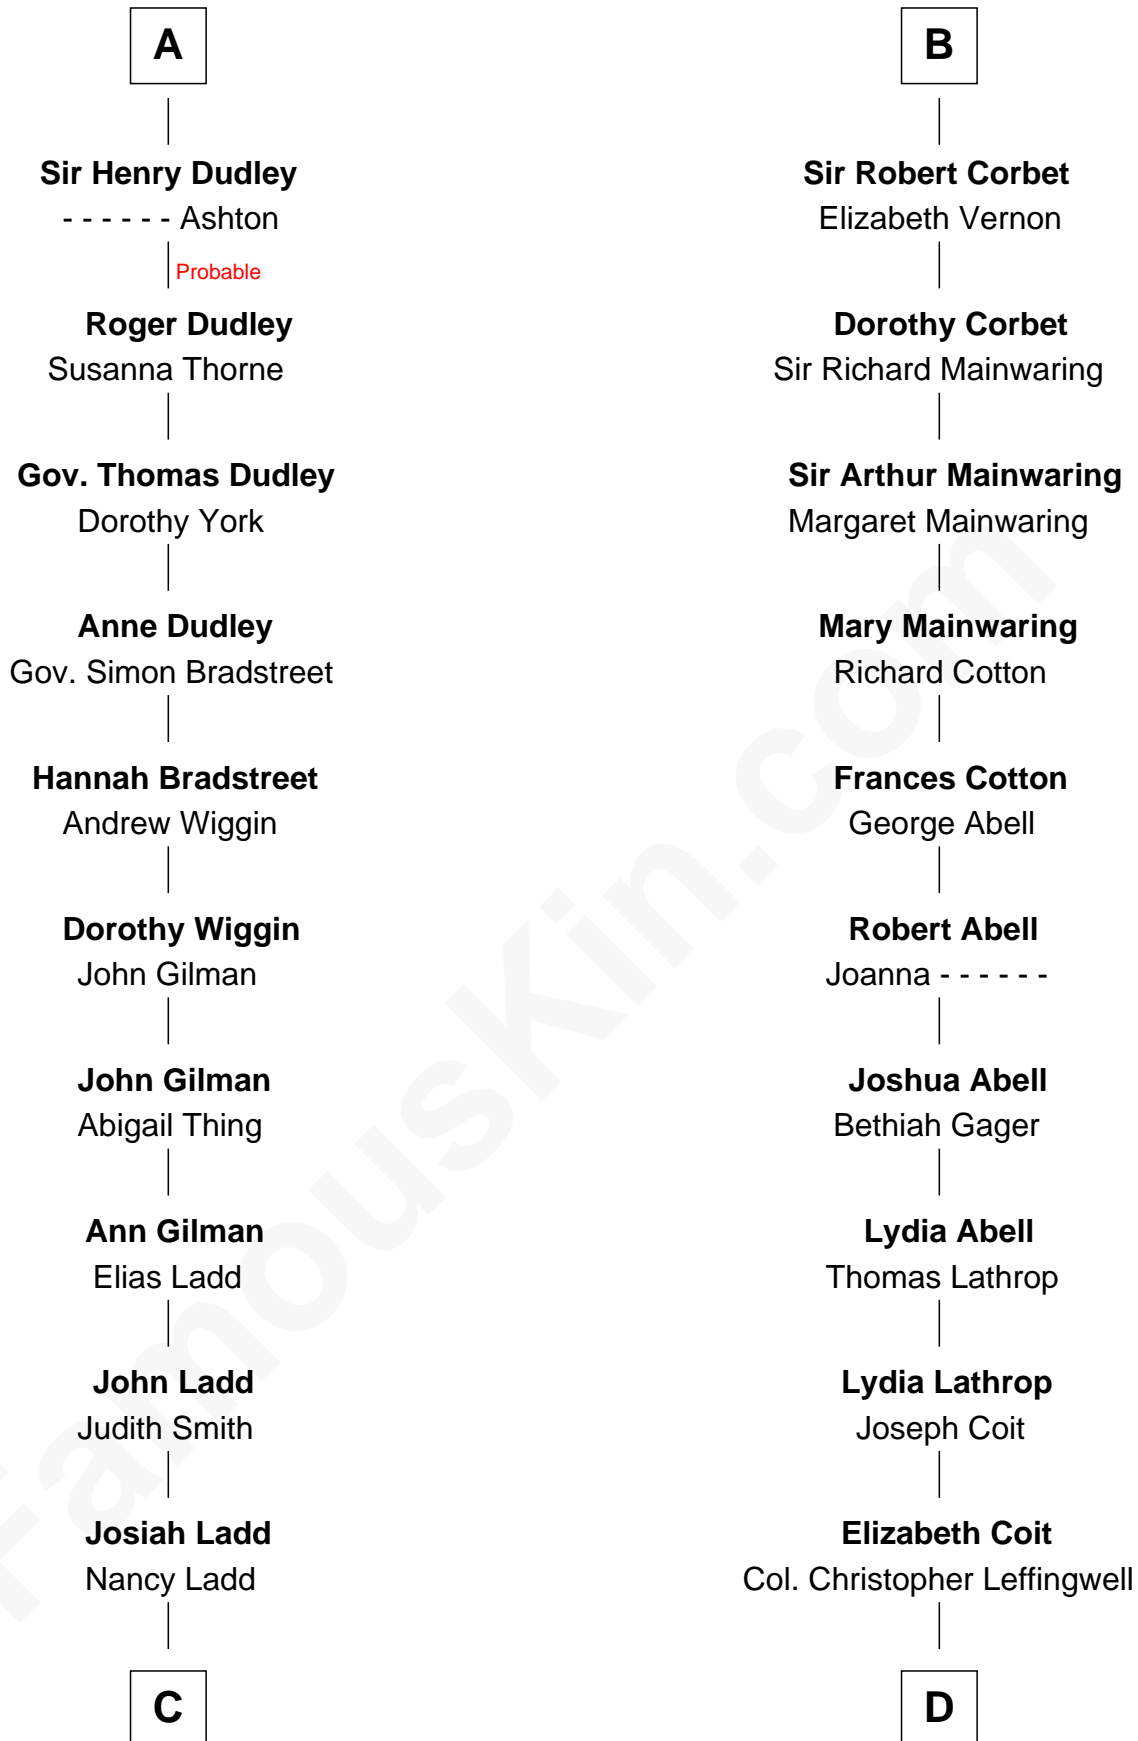

FamousKin.com Relationship Chart of

Alan Ladd
Movie Actor

20th cousin 1 time removed of

John Foster Dulles
52nd U.S. Secretary of State

C

Alvaro Ladd
Nancy Shotwell

Oscar F. Ladd
Julia Henrietta Meigs

Alan Harwood Ladd
Selina Raleigh

Alan Ladd
Movie Actor

D

Joanna Leffingwell
Charles Lathrop

Harriet Wadsworth Lathrop
Rev. Miron Winslow

Harriet Lathrop Winslow
Rev. John Welsh Dulles

Allen Macy Dulles
Edith Foster

John Foster Dulles
52nd U.S. Secretary of State