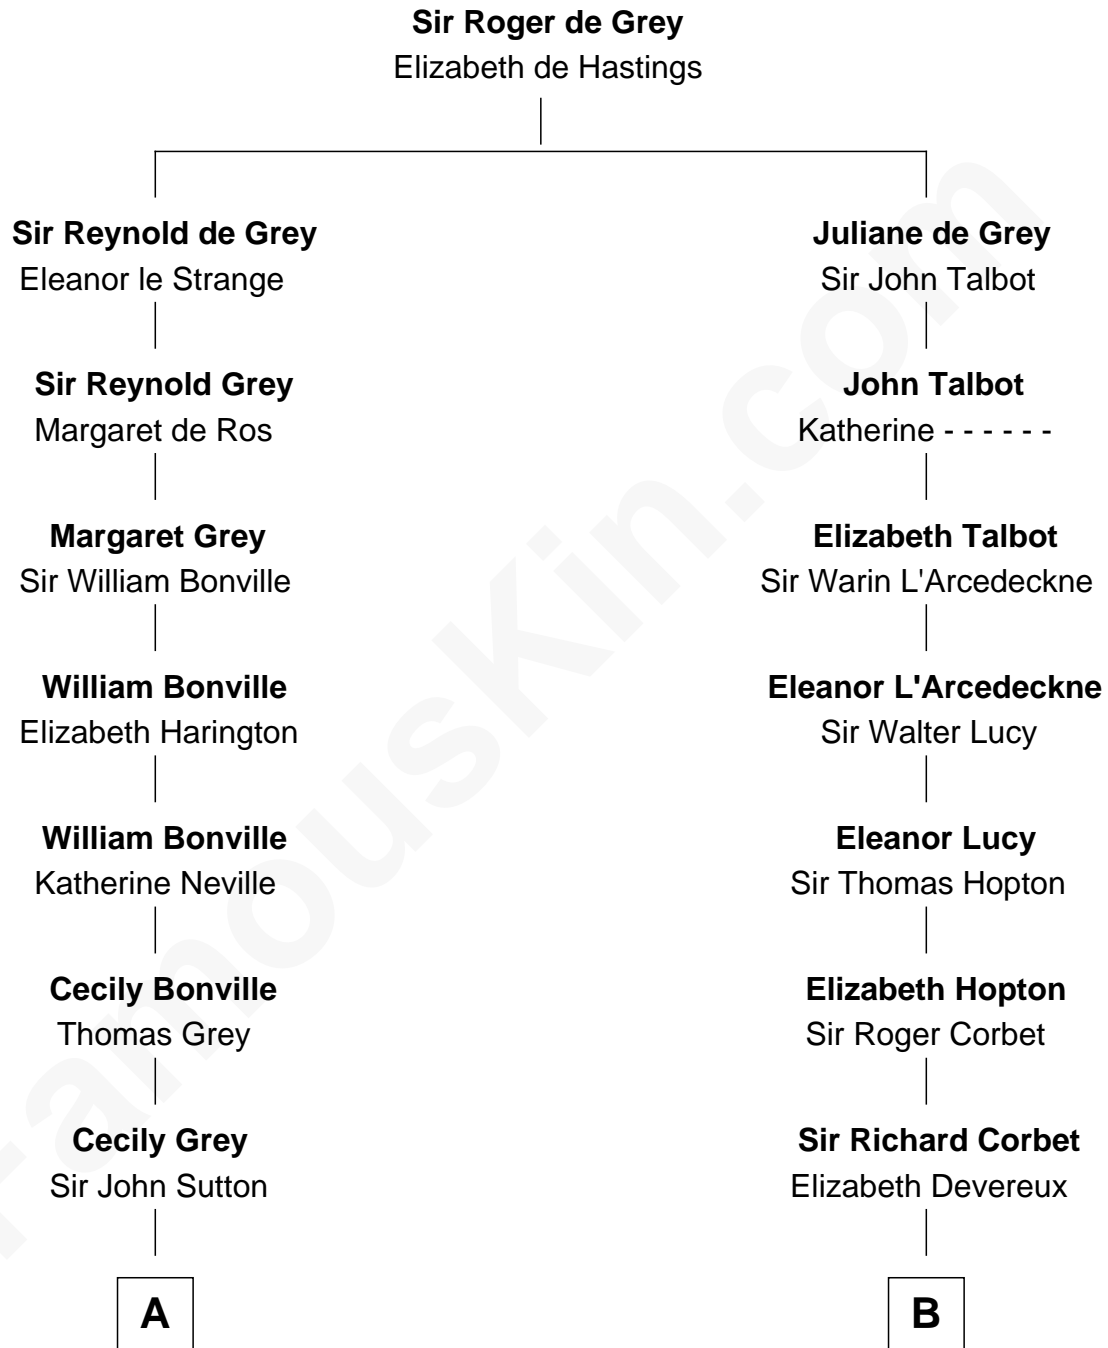

FamousKin.com Relationship Chart of

Alan Ladd
Movie Actor

20th cousin 1 time removed of

John Foster Dulles
52nd U.S. Secretary of State

C

Alvaro Ladd
Nancy Shotwell

Oscar F. Ladd
Julia Henrietta Meigs

Alan Harwood Ladd
Selina Raleigh

Alan Ladd
Movie Actor

D

Joanna Leffingwell
Charles Lathrop

Harriet Wadsworth Lathrop
Rev. Miron Winslow

Harriet Lathrop Winslow
Rev. John Welsh Dulles

Allen Macy Dulles
Edith Foster

John Foster Dulles
52nd U.S. Secretary of State