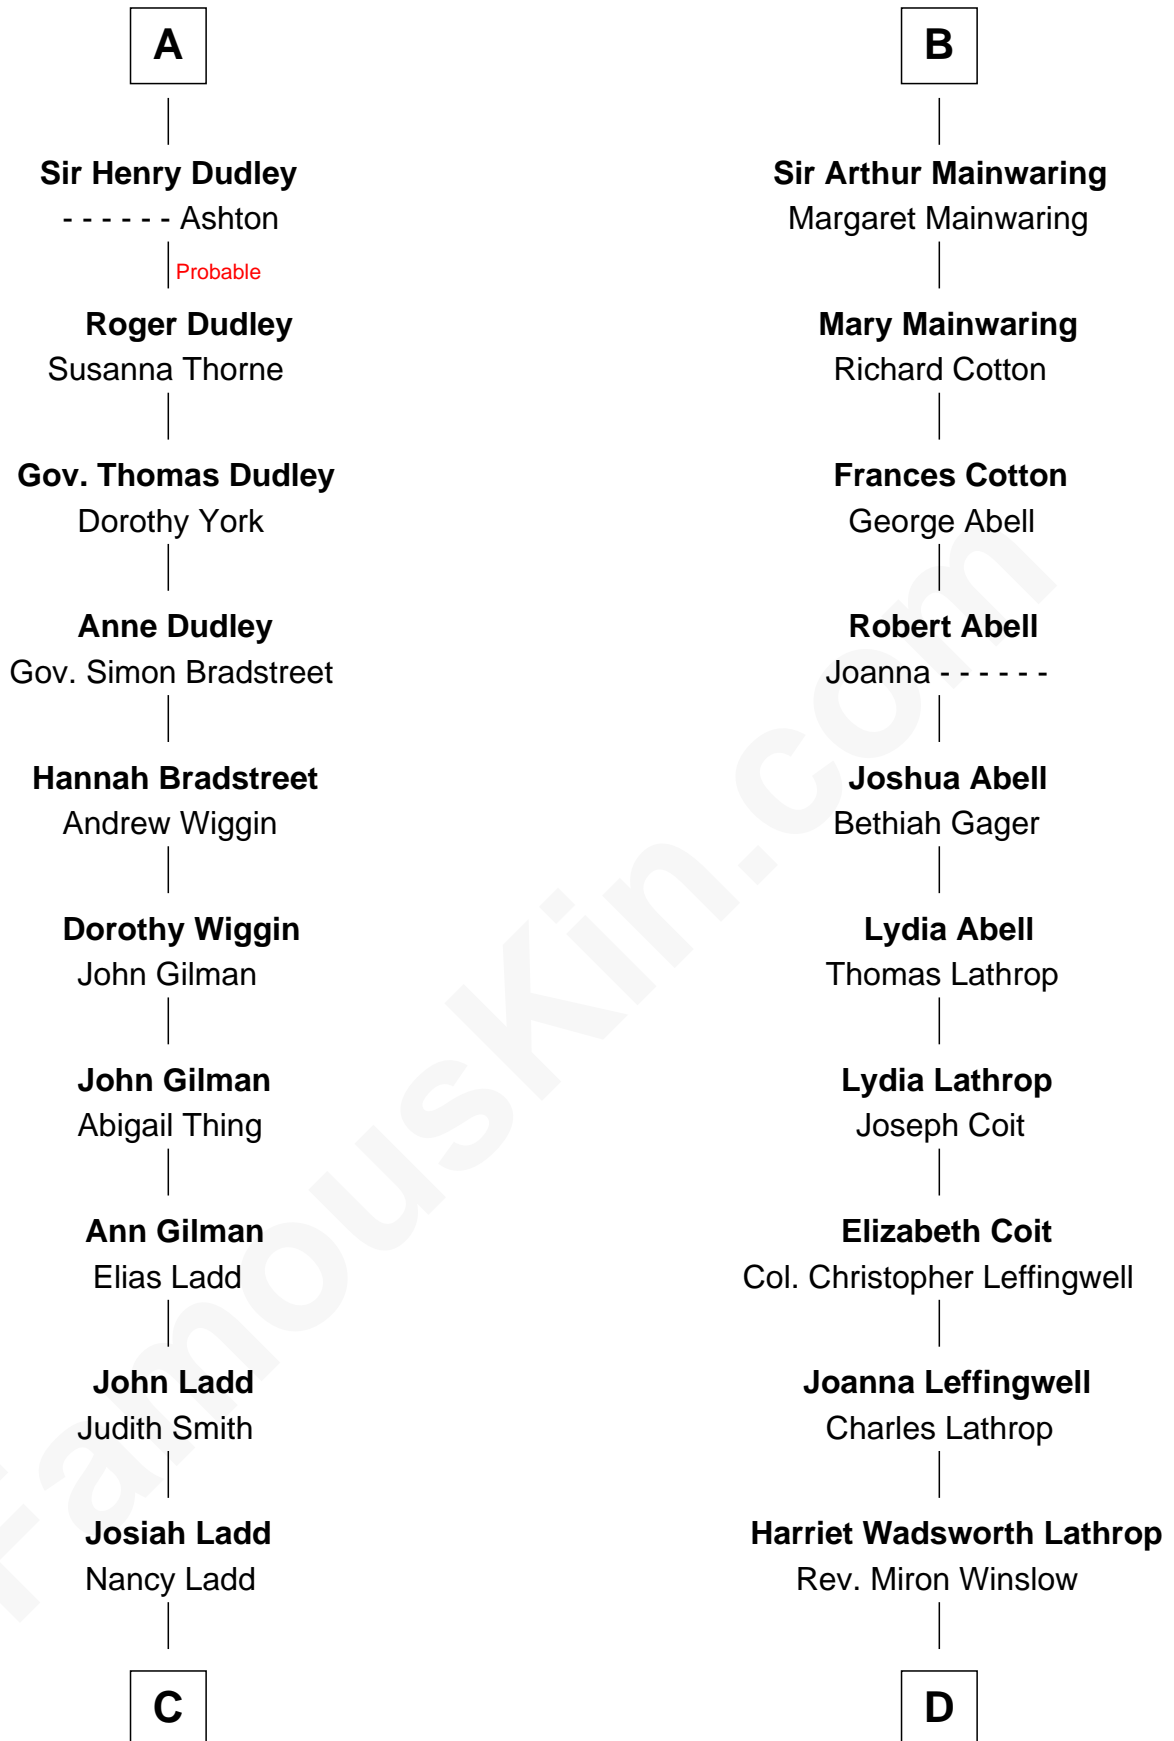

FamousKin.com Relationship Chart of

Alan Ladd
Movie Actor

19th cousin 1 time removed of

John Foster Dulles
52nd U.S. Secretary of State

Sir William de Ros
Margery de Badlesmere

Thomas de Ros
Beatrice de Stafford

Maud de Roos
John de Welles

Margaret de Ros
Sir Reynold Grey

Anne de Welles
James Butler

Margaret Grey
Sir William Bonville

James Butler
Joan Beauchamp

William Bonville
Elizabeth Harington

Elizabeth Butler
John Talbot

William Bonville
Katherine Neville

Ann Talbot
Sir Henry Vernon

Cecily Bonville
Thomas Grey

Elizabeth Vernon
Sir Robert Corbet

Cecily Grey
Sir John Sutton

Dorothy Corbet
Sir Richard Mainwaring

A

B