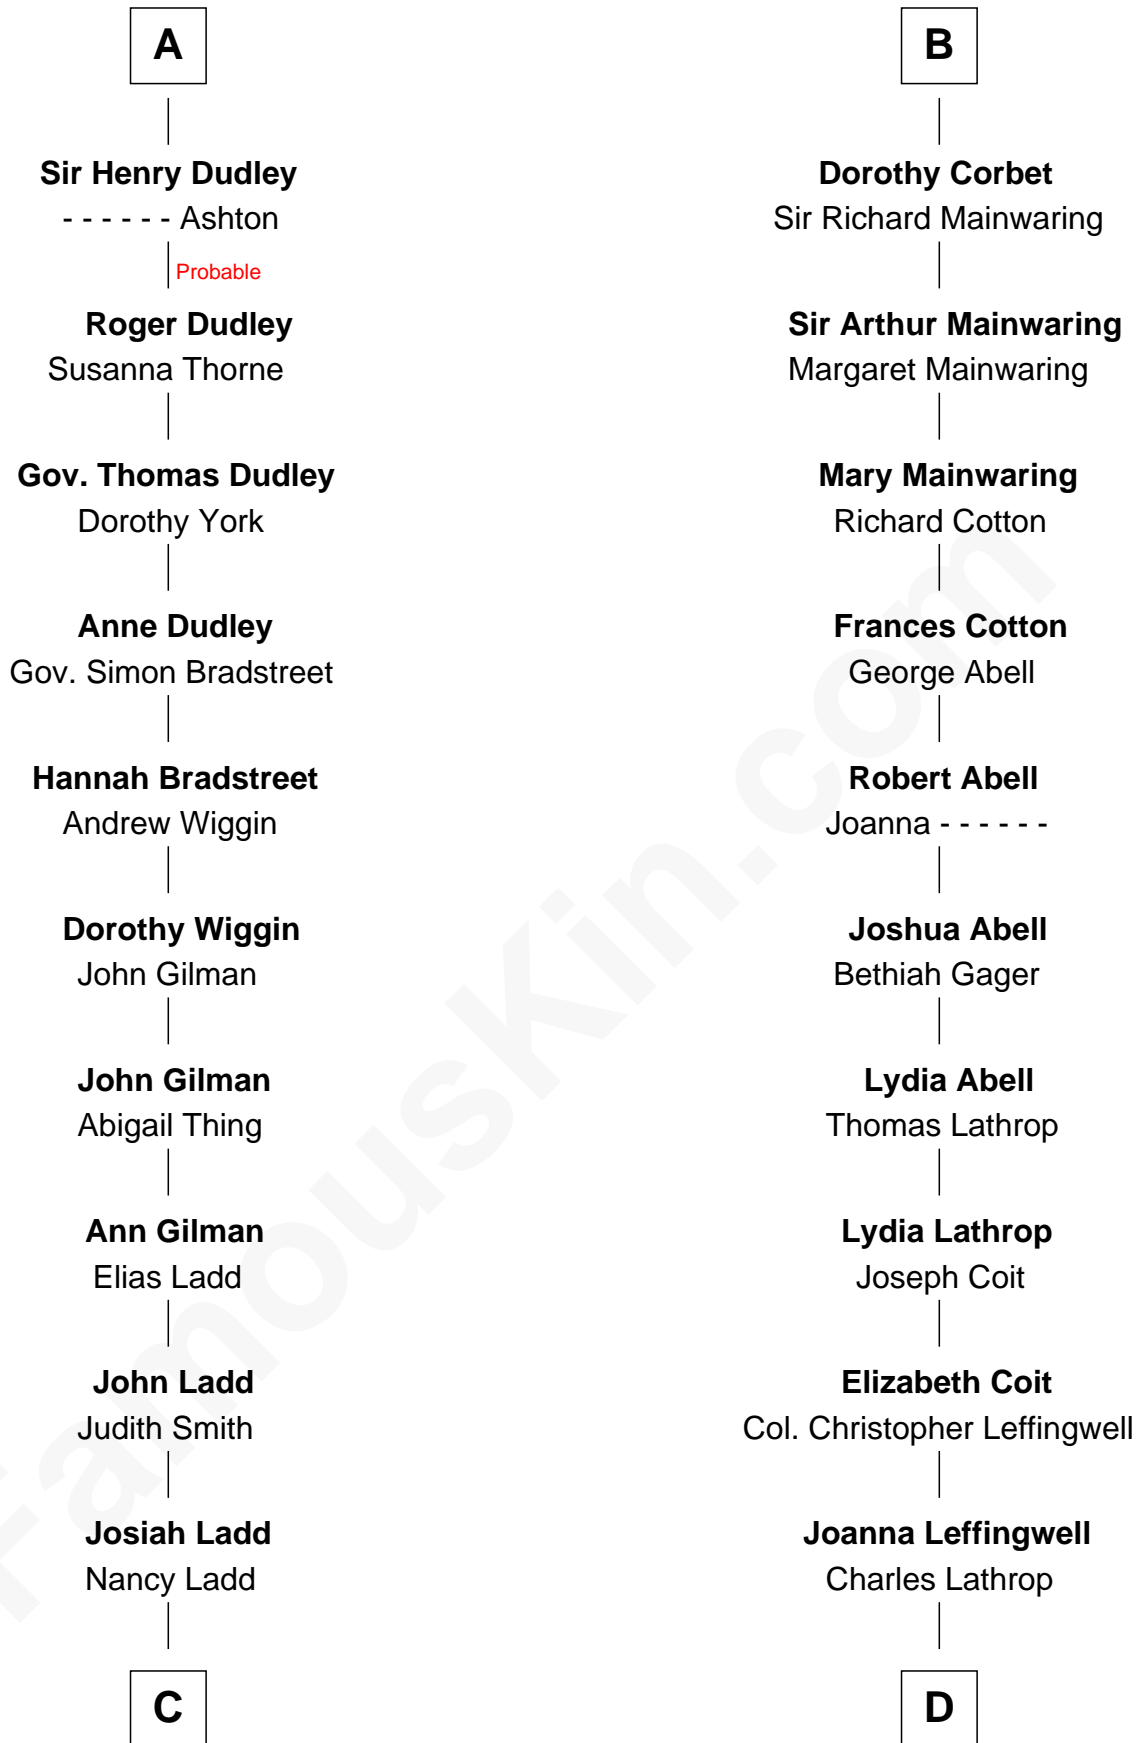

FamousKin.com Relationship Chart of

Alan Ladd
Movie Actor

20th cousin of

John Foster Dulles
52nd U.S. Secretary of State

C

Alvaro Ladd
Nancy Shotwell

Oscar F. Ladd
Julia Henrietta Meigs

Alan Harwood Ladd
Selina Raleigh

Alan Ladd
Movie Actor

D

Harriet Wadsworth Lathrop
Rev. Miron Winslow

Harriet Lathrop Winslow
Rev. John Welsh Dulles

Allen Macy Dulles
Edith Foster

John Foster Dulles
52nd U.S. Secretary of State

FamousKin.com