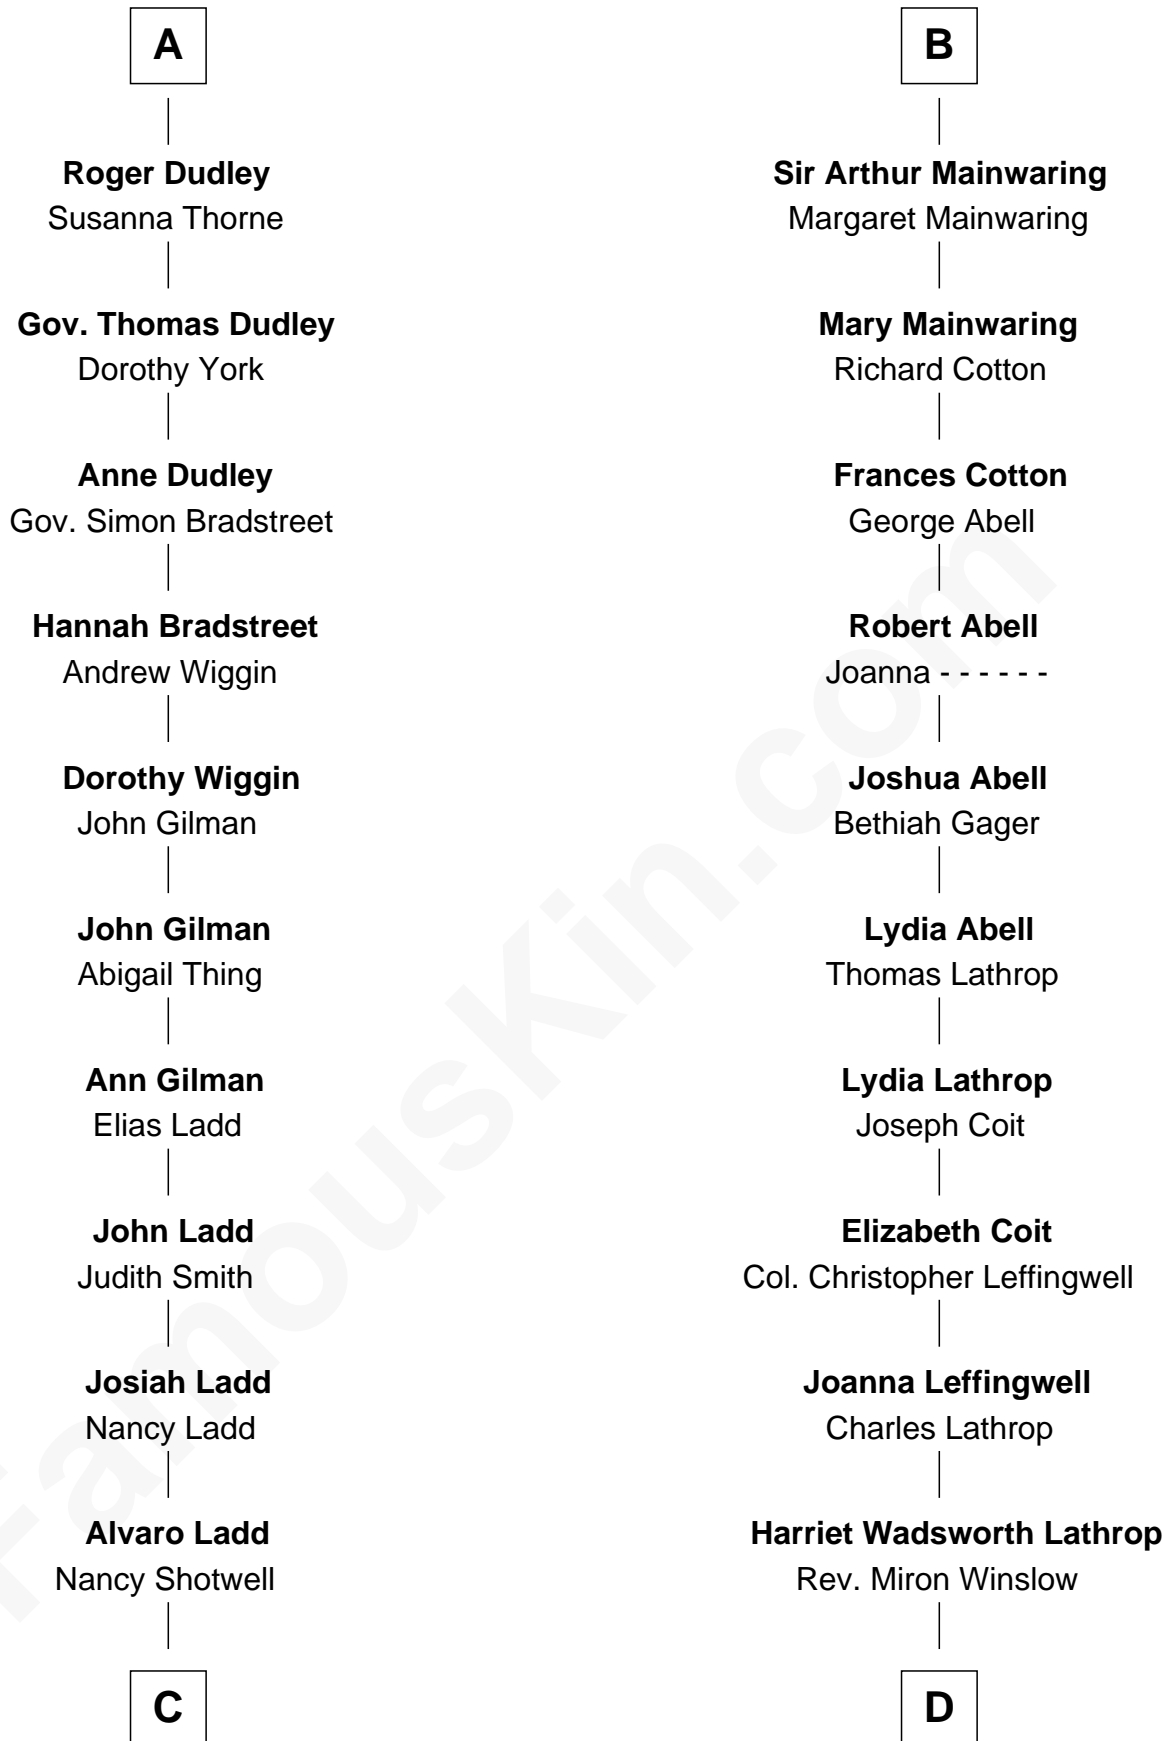

FamousKin.com Relationship Chart of

Alan Ladd

Movie Actor

19th cousin of

John Foster Dulles

52nd U.S. Secretary of State

C

Oscar F. Ladd
Julia Henrietta Meigs

Alan Harwood Ladd
Selina Raleigh

Alan Ladd
Movie Actor

D

Harriet Lathrop Winslow
Rev. John Welsh Dulles

Allen Macy Dulles
Edith Foster

John Foster Dulles
52nd U.S. Secretary of State

FamousKin.com