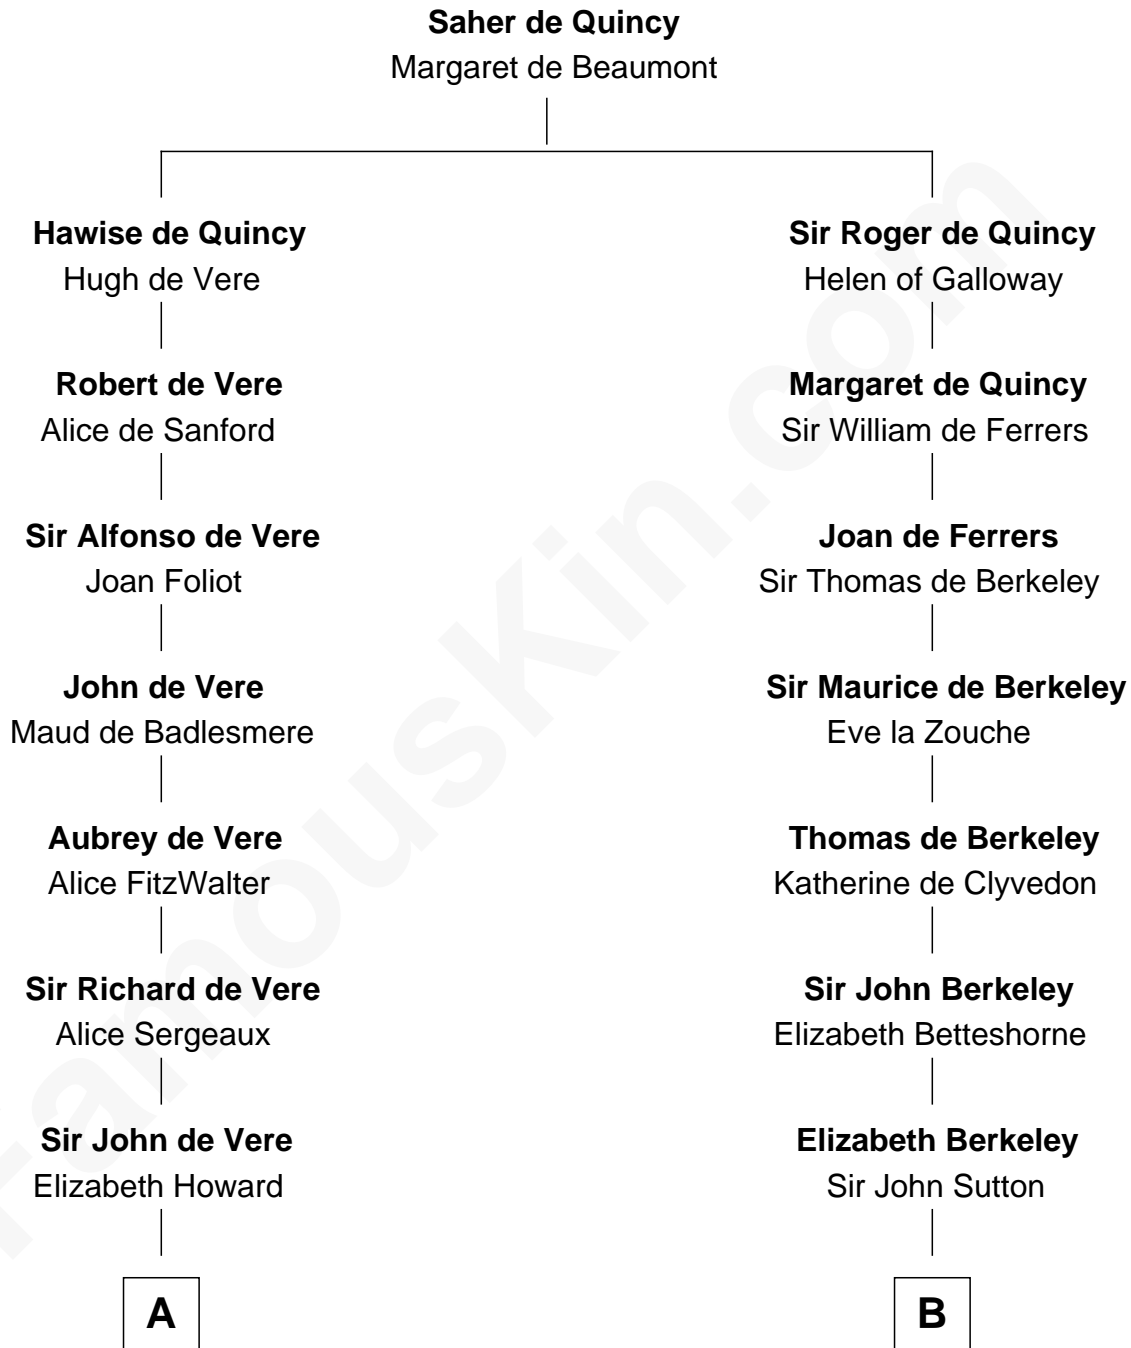

FamousKin.com Relationship Chart of

Alan Ladd

Movie Actor

21st cousin of

John Foster Dulles

52nd U.S. Secretary of State

C

Sylvia Americana Sumner

Abram Shotwell

Nancy Shotwell

Alvaro Ladd

Oscar F. Ladd

Julia Henrietta Meigs

Alan Harwood Ladd

Selina Raleigh

Alan Ladd