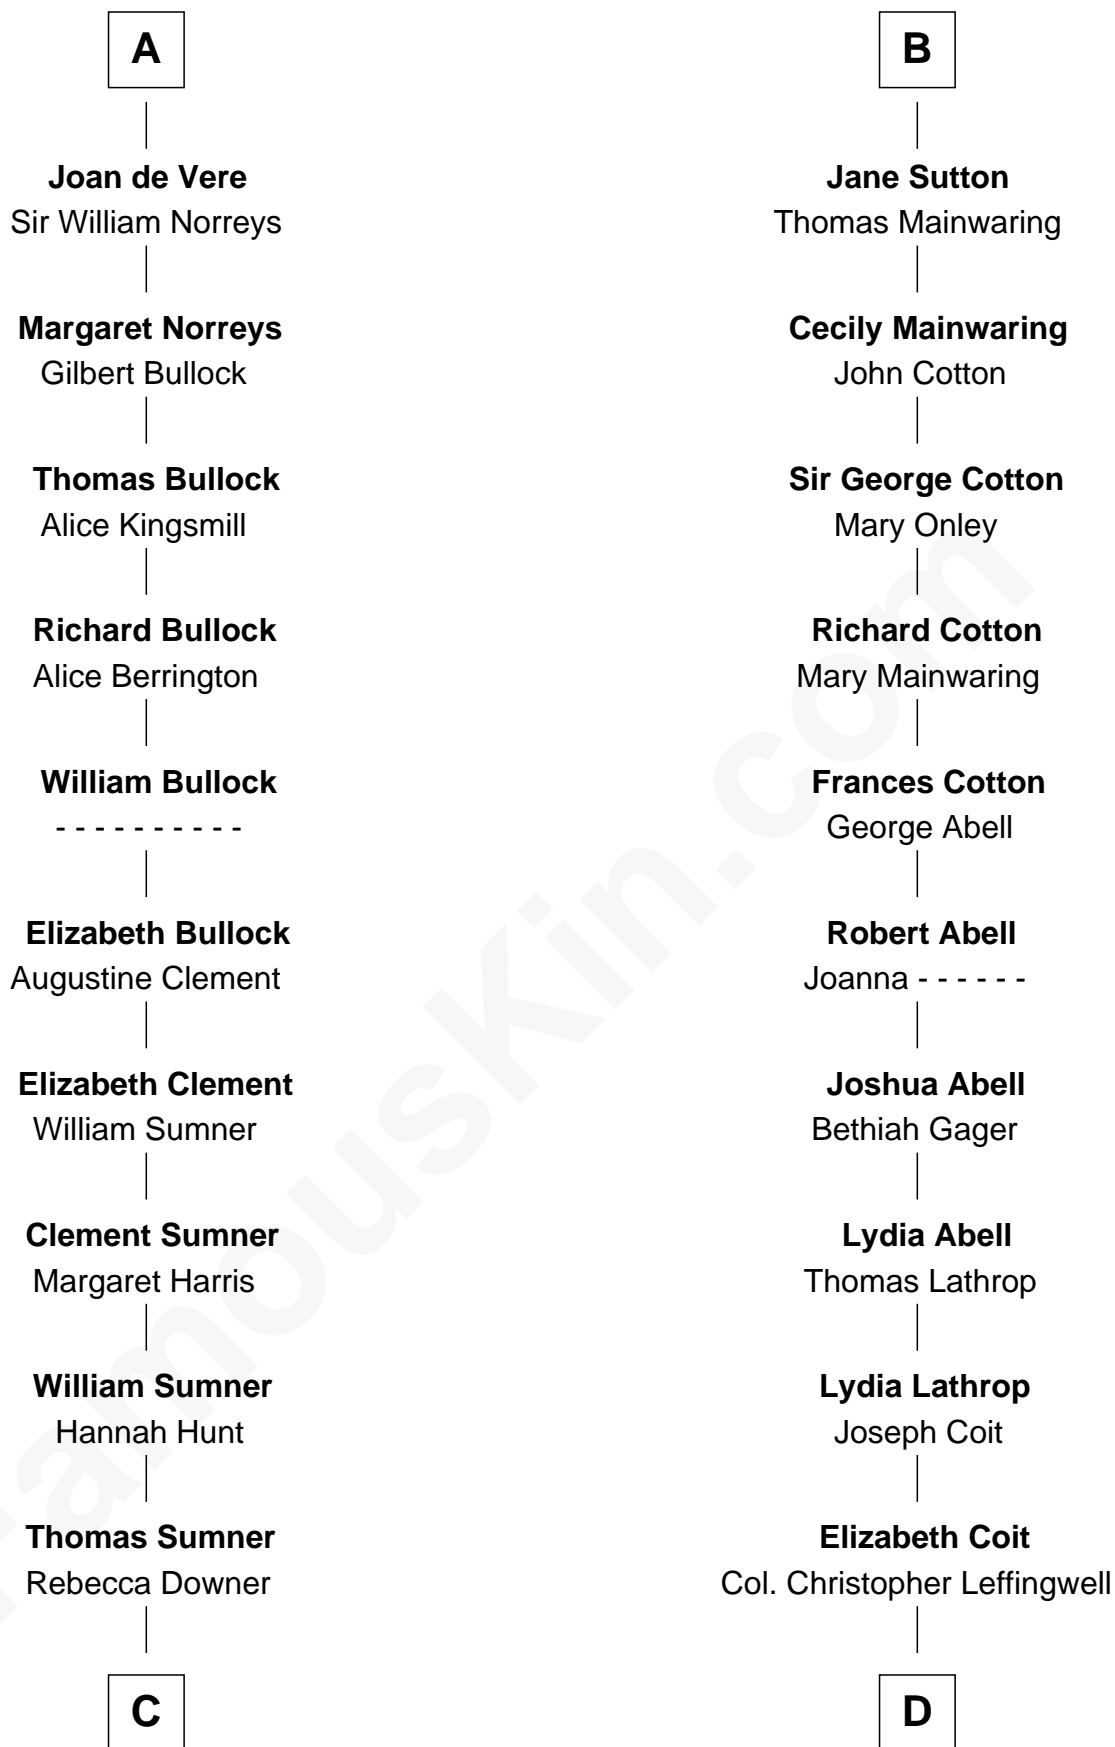

FamousKin.com Relationship Chart of

Alan Ladd

Movie Actor

21st cousin of

John Foster Dulles

52nd U.S. Secretary of State

C

Sylvia Americana Sumner

Abram Shotwell

Nancy Shotwell

Alvaro Ladd

Oscar F. Ladd

Julia Henrietta Meigs

Alan Harwood Ladd

Selina Raleigh

Alan Ladd