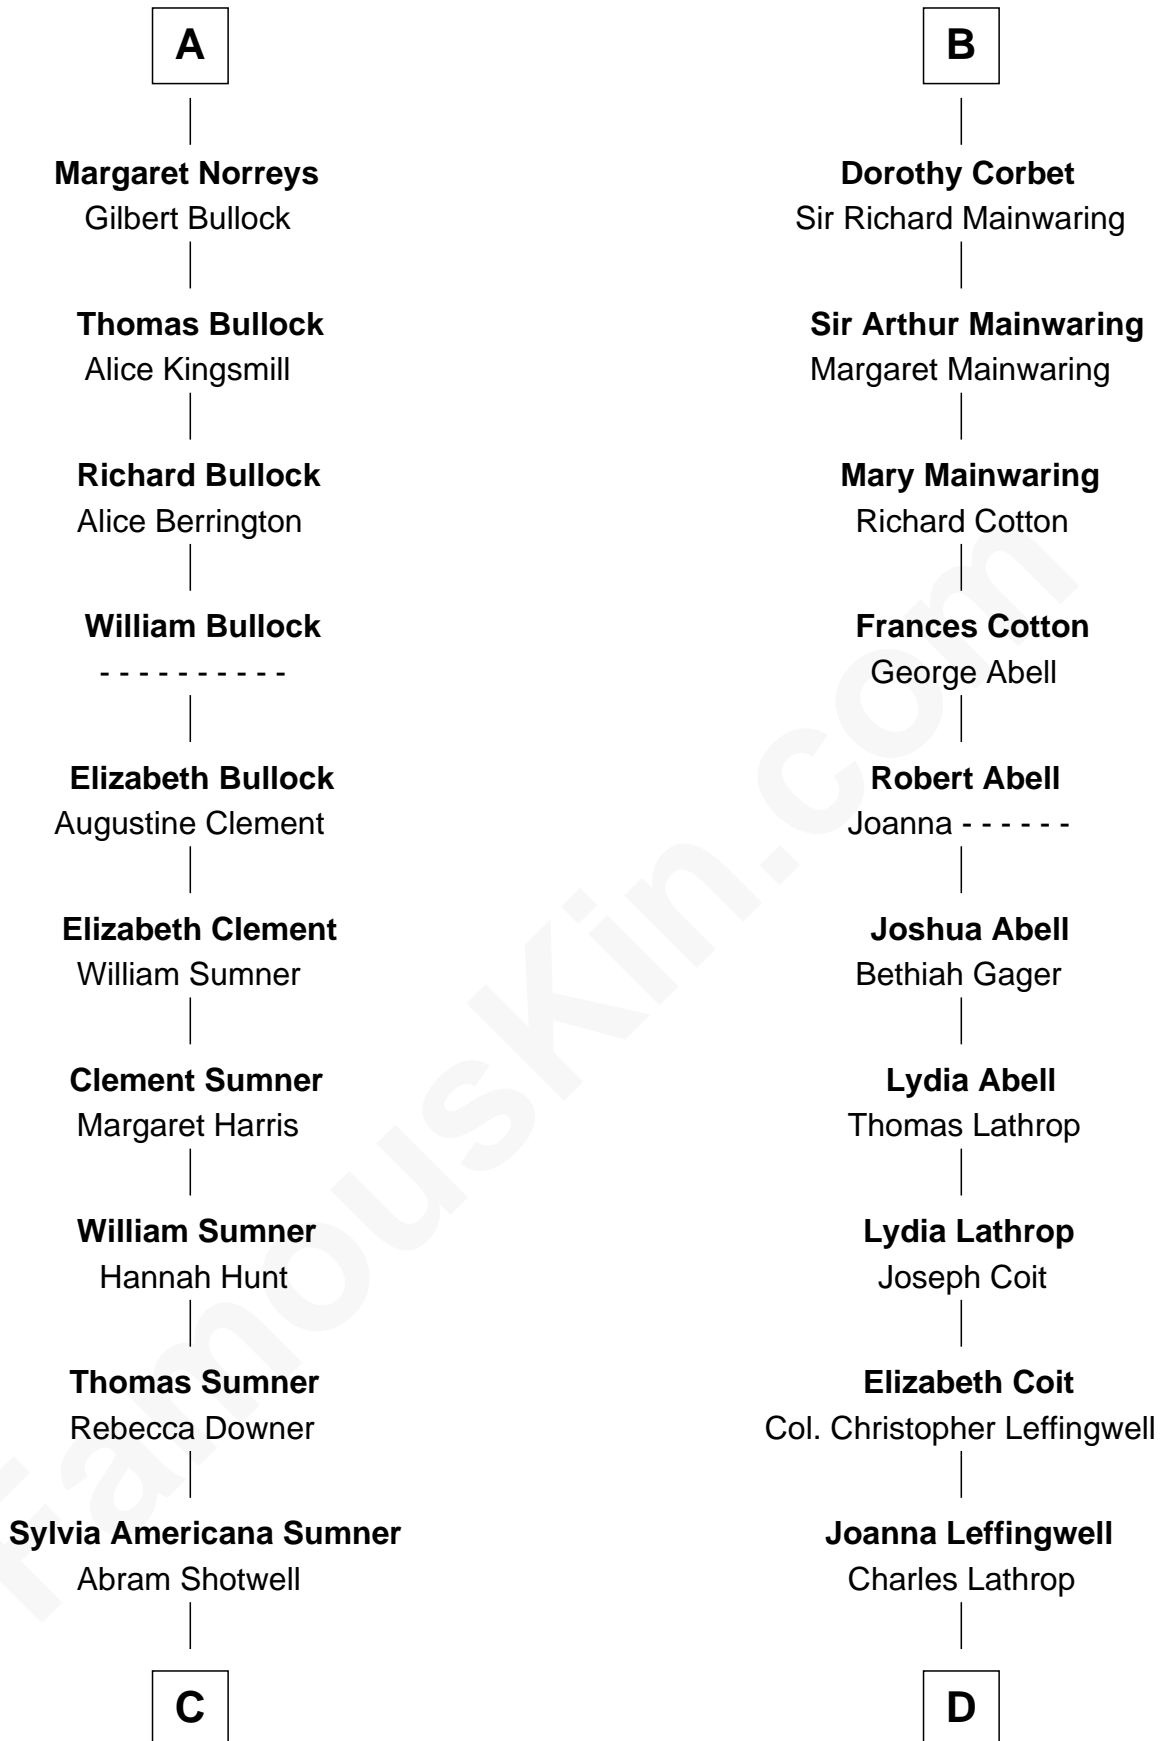

FamousKin.com Relationship Chart of

Alan Ladd

Movie Actor

20th cousin of

John Foster Dulles

52nd U.S. Secretary of State

Sir Richard de Burgh

Margaret - - - - -

Eleanor de Burgh
Sir Thomas de Multon

Joan de Multon
Sir Robert FitzWalter

Sir John FitzWalter
Eleanor de Percy

Alice FitzWalter
Aubrey de Vere

Sir Richard de Vere
Alice Sergeaux

Sir John de Vere
Elizabeth Howard

Joan de Vere
Sir William Norreys

A

Joan de Burgh
Sir John Darcy

Elizabeth Darcy
James le Boteler

James Butler
Anne de Welles

James Butler
Joan Beauchamp

Elizabeth Butler
John Talbot

Ann Talbot
Sir Henry Vernon

Elizabeth Vernon
Sir Robert Corbet

B

C

Nancy Shotwell

Alvaro Ladd

Oscar F. Ladd

Julia Henrietta Meigs

Alan Harwood Ladd