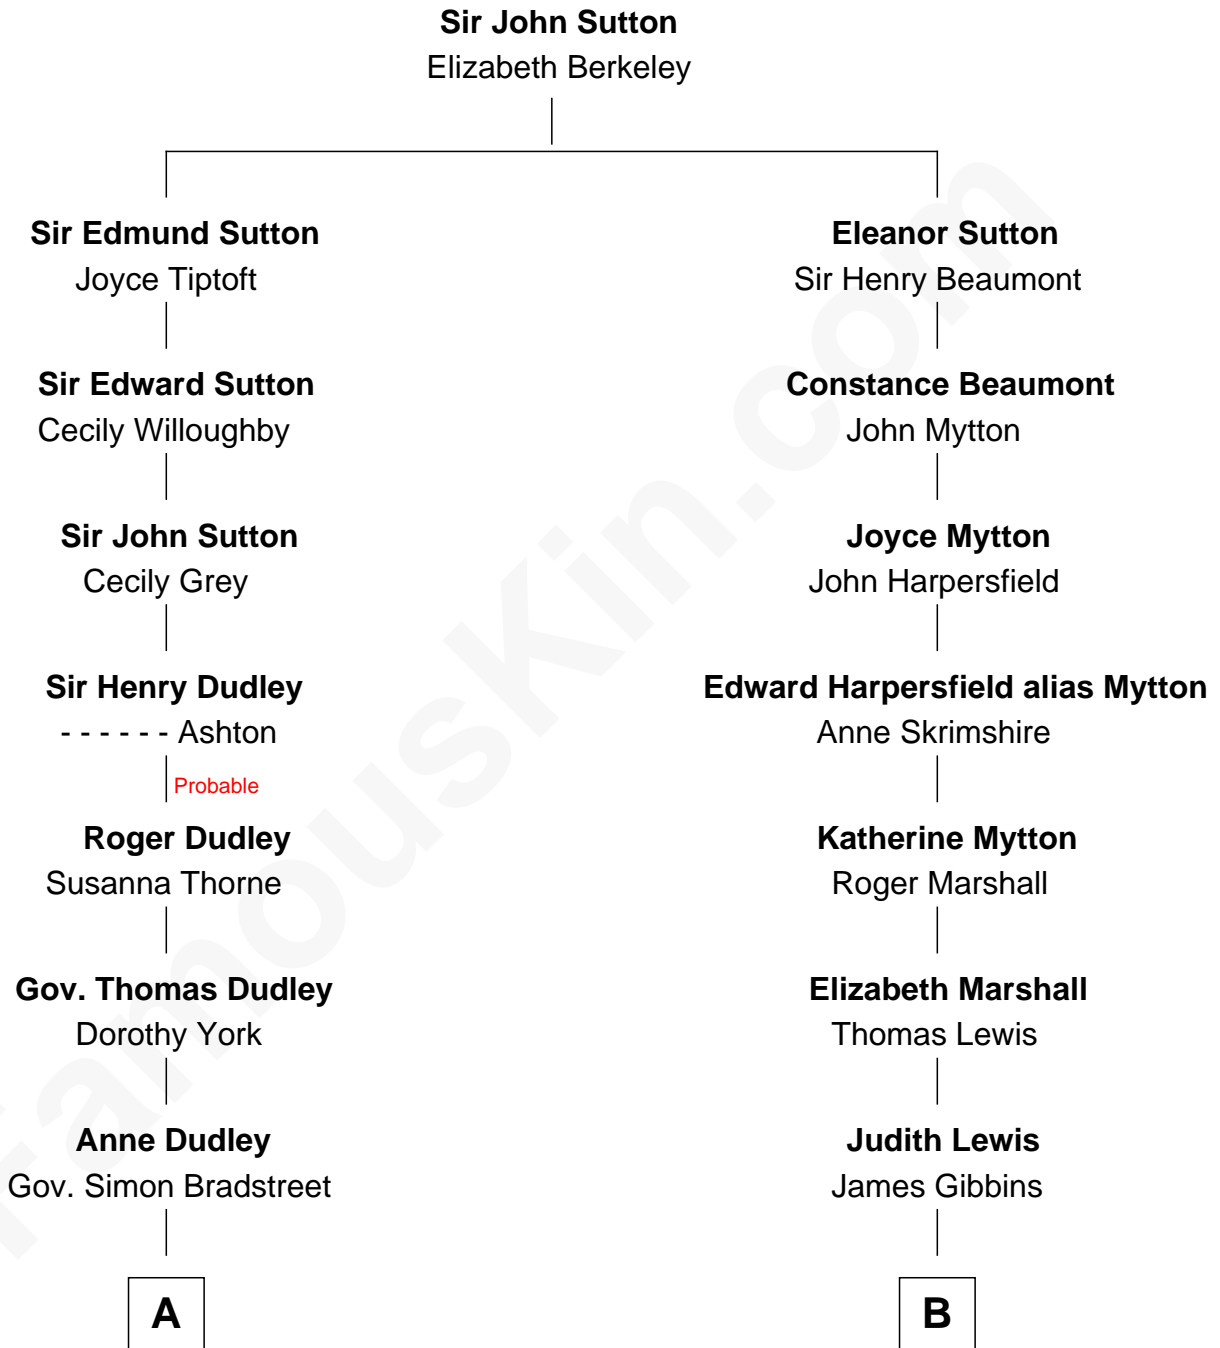

FamousKin.com Relationship Chart of

Alan Ladd

Movie Actor

16th cousin 1 time removed of

Chevy Chase

Comedian, Actor and Writer

Chevy Chase photo by [Alan Light](#) (CC BY 2.0)