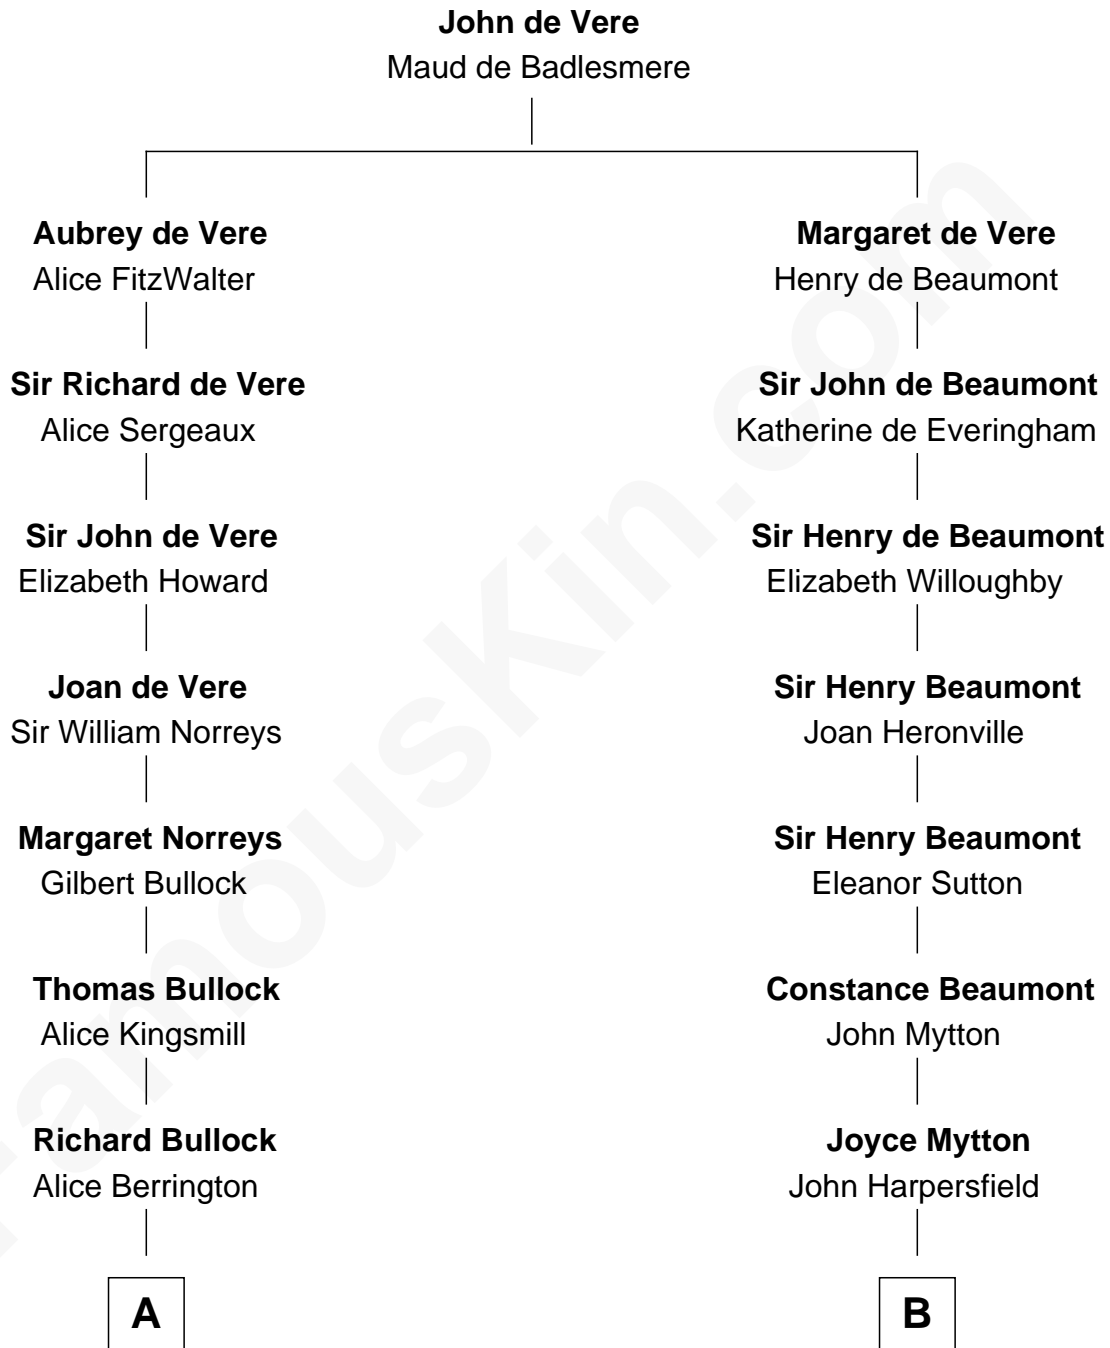

# FamousKin.com Relationship Chart of

**Alan Ladd**

*Movie Actor*

17th cousin 4 times removed of

**Chevy Chase**

*Comedian, Actor and Writer*

**C**

**Sarah Tennery Baker**

Col. Lyne Shackelford Metcalfe

**Grace Metcalfe**

Charles Denison Chase

**Edward Leigh Chase**

Mabel Penrose Tinsley

**Edward Tinsley Chase**

Cathalene Parker Browning

**Chevy Chase**